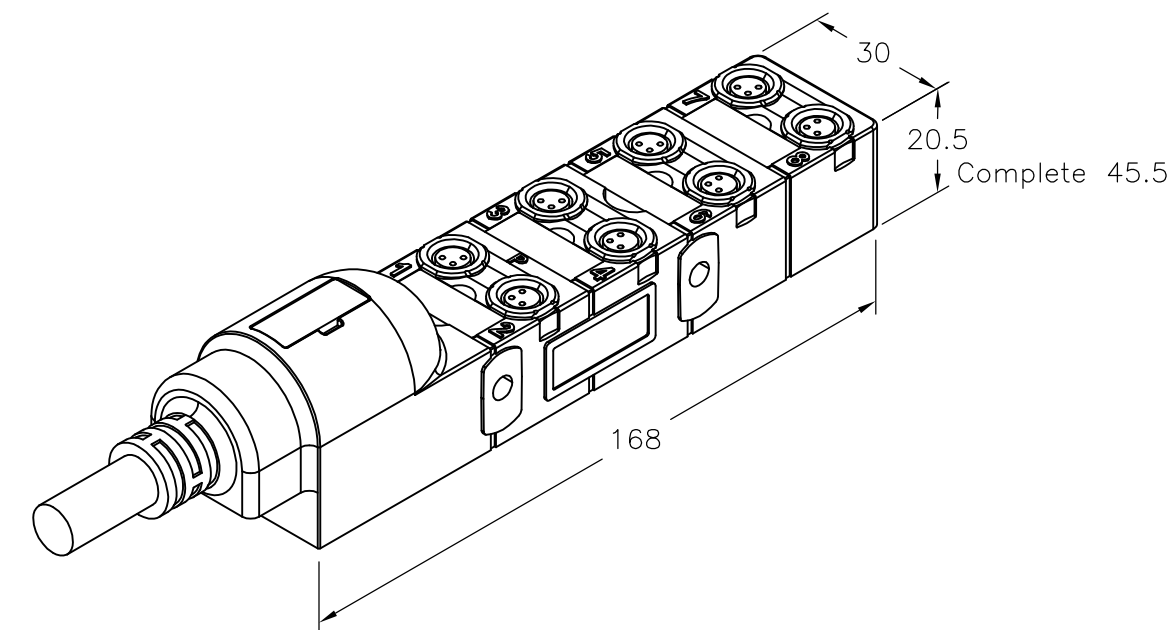

PUR cable 15m	1-2273142-4
PUR cable 10m	1-2273142-3
PUR cable 5m	1-2273142-2
PUR cable 3m	1-2273142-1
PUR/PVC cable 10m	2273142-3
PUR/PVC cable 5m	2273142-2
PUR/PVC cable 3m	2273142-1
DESCRIPTION	TE PN

THIS DRAWING IS A CONTROLLED DOCUMENT.		DWN 14JAN2014 SATHISH KUMAR.G	<b>STE</b> TE Connectivity	
DIMENSIONS: mm		CHK 14JAN2014 B.VELDHOVEN		
TOLERANCES UNLESS OTHERWISE SPECIFIED:		APVD 14JAN2014 A.VAN ZANDVOORT	NAME DISTR BOX M8 3POS 8WAY PNP	
0 PLC ± -		PRODUCT SPEC	-	
1 PLC ± -		APPLICATION SPEC	-	
2 PLC ± -		WEIGHT	-	
3 PLC ± -		SIZE	A3	
4 PLC ± -		CAGE CODE	00779	
ANGLES ± -		DRAWING NO	C-2273142	
FINISH		RESTRICTED TO	-	
MATERIAL		CUSTOMER DRAWING		
		SCALE	NTS	
		SHEET	1 OF 2	
		REV	A	