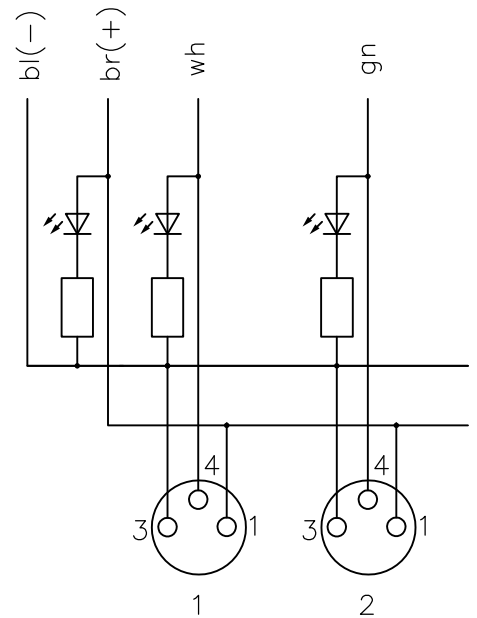

PUR cable 15m	1-2273142-4
PUR cable 10m	1-2273142-3
PUR cable 5m	1-2273142-2
PUR cable 3m	1-2273142-1
PUR/PVC cable 10m	2273142-3
PUR/PVC cable 5m	2273142-2
PUR/PVC cable 3m	2273142-1
DESCRIPTION	TE PN

### Contact Layout

M8-Females 3-pole

4(N/O)

### Circuit diagram

for 1 Signal per port

THIS DRAWING IS A CONTROLLED DOCUMENT.		DWN	14JAN2014	<b>TE Connectivity</b>	
		CHK	14JAN2014		
		APVD	14JAN2014		
		NAME	A.VAN ZANDVOORT		
DIMENSIONS: mm		TOLERANCES UNLESS OTHERWISE SPECIFIED:		DISTR BOX M8 3POS 8WAY PNP	
		0 PLC	± -	-	
		1 PLC	± -	-	
MATERIAL		2 PLC	± -	-	
		3 PLC	± -	-	
		4 PLC	± -	-	
		ANGLES	± -	-	
		FINISH	-	-	
		WEIGHT	-	SIZE	A3
		CUSTOMER DRAWING		CAGE CODE	00779
				DRAWING NO	C-2273142
				RESTRICTED TO	-
				SCALE	NTS
				SHEET	2 OF 2
				REV	A