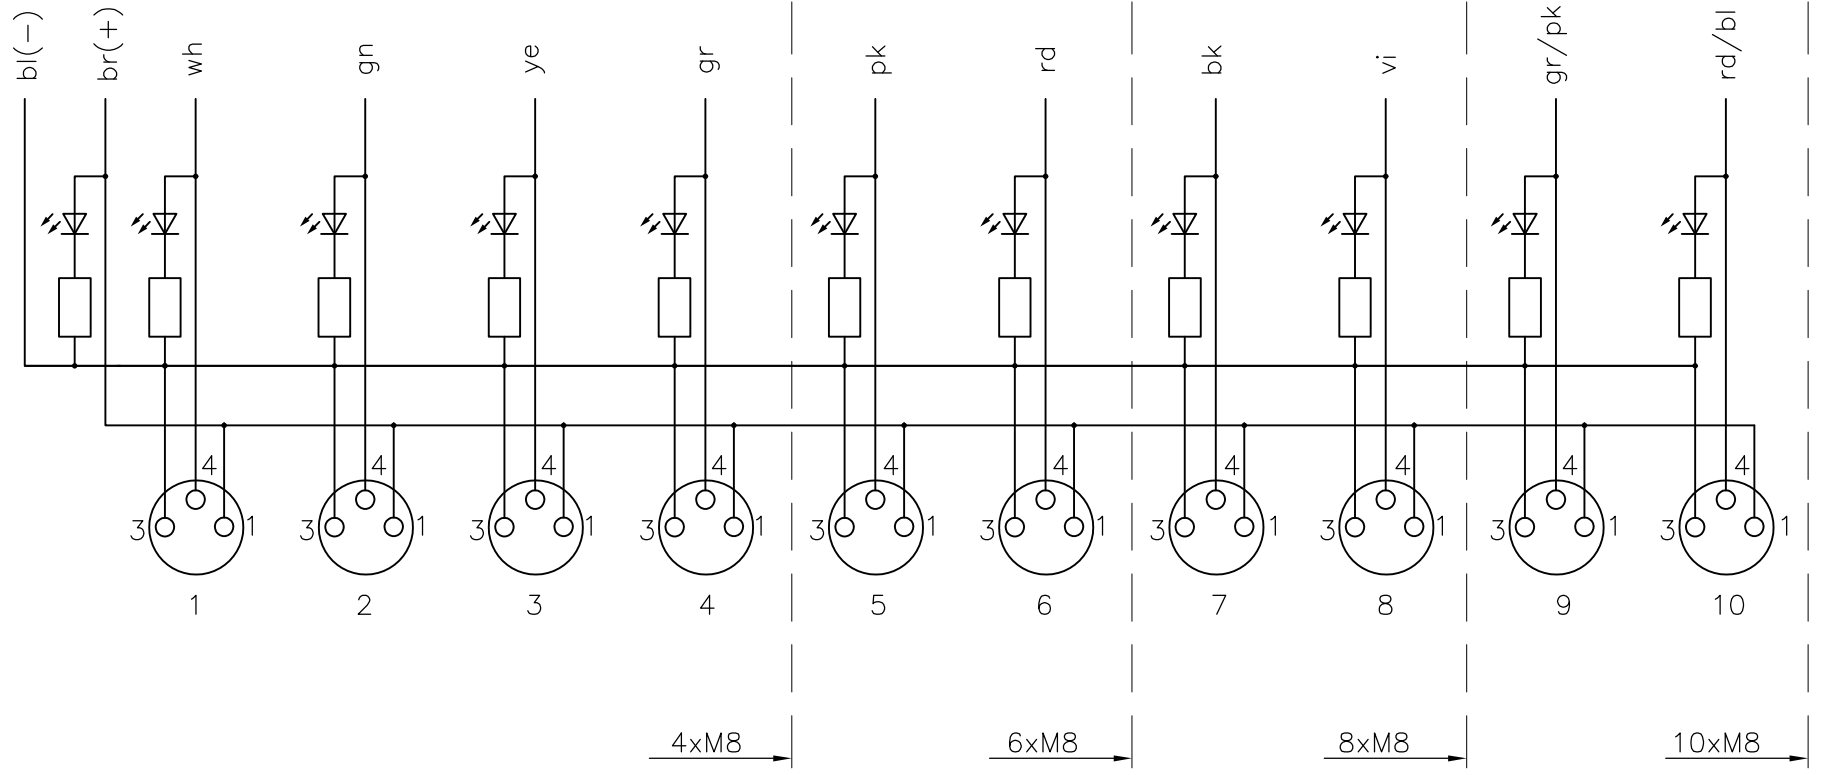

PUR cable 15m	1-2273142-4
PUR cable 10m	1-2273142-3
PUR cable 5m	1-2273142-2
PUR cable 3m	1-2273142-1
PUR/PVC cable 10m	2273142-3
PUR/PVC cable 5m	2273142-2
PUR/PVC cable 3m	2273142-1
DESCRIPTION	TE PN

### Contact Layout

M8-Females 3-pole

4(N/O)

### Circuit diagram

for 1 Signal per port

THIS DRAWING IS A CONTROLLED DOCUMENT.		DWN	14JAN2014	<b>TE Connectivity</b>	
		CHK	14JAN2014		
		APVD	14JAN2014		
		NAME	A.VAN ZANDVOORT		
DIMENSIONS: mm		TOLERANCES UNLESS OTHERWISE SPECIFIED:		DISTR BOX M8 3POS 8WAY PNP	
		0 PLC	± -	-	
		1 PLC	± -	-	
MATERIAL		2 PLC	± -	-	
		3 PLC	± -	-	
		4 PLC	± -	-	
		ANGLES	± -	-	
		FINISH	-	-	
		WEIGHT	-	SIZE	A3
		CUSTOMER DRAWING		CAGE CODE	00779
				DRAWING NO	C-2273142
				RESTRICTED TO	-
				SCALE	NTS
				SHEET	2 OF 2
				REV	A