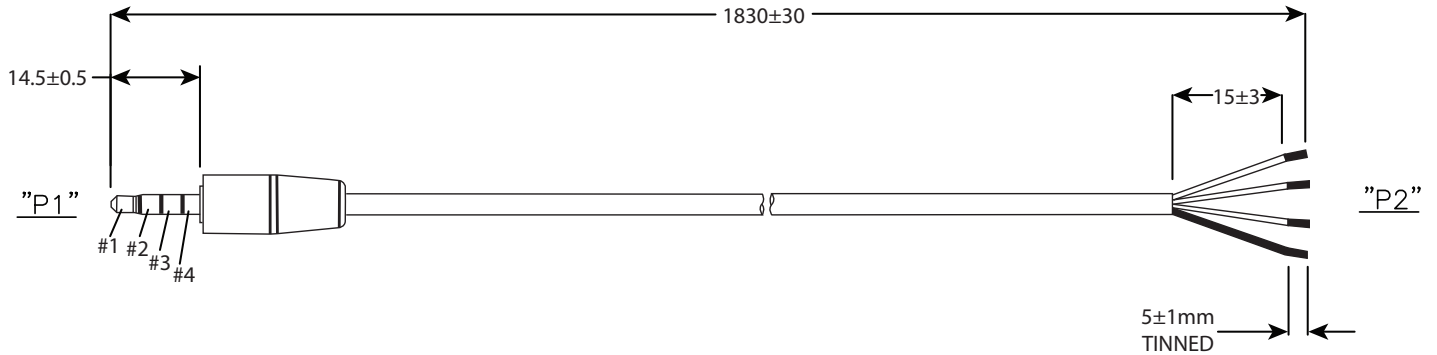

**DIMENSIONS: mm**

CONNECTION	
P1	COLOR
1	RED
2	WHITE
3	YELLOW
4	SPIRAL

**Specifications:**

- Operation Temperature:  $10^{\circ}\text{C} \pm 80^{\circ}\text{C}$
- Insulation Resistance: DC/250V  $10\text{M}\Omega$  Min.
- Withstand Voltage: AC/250V 2mA, For One Minute.
- Tensile Strength: Overmold To Cable Jacket Shall Withstand 3kgf Pull Min. For One Minute.