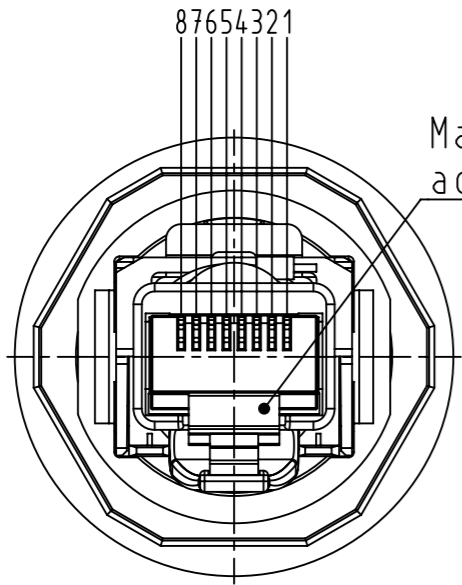

Loading plan acc. to TIA/EIA 5688

Length A

1,5 to 5,0 panel thickness

X

Y

Overmoulded body black  
Protection latch yellow

RJ45 cable 8 AWG 27/7, Cat.6 PIMF

X

Y

Mating face RJ45 Plug according to IEC 60603-7

Mating face RJ45 Jack according to IEC 60603-7

PANEL CUT DIMENSIONS:

	All rights reserved		Created by DOUGE		Inspected by BAGDIKIAN		Standardisation HOFFMANN		Date 2015-01-26		State Final Release	
	Department EC PD - FR		Title har-port RJ45 coupler Cat.6 AWG 27/7		Type TB		Number 094545215XX		Doc-Key / ECM-Nr. 10022229/UGD/002/B 50000084055		Rev. B Page 1/2	
HARTING Electronics GmbH		D-32339 Espelkamp		Scale 2:1		Free size tol.		Ref.		Sub.		

	All Dimensions in mm Original Size DIN A3	Scale 1:1	Free size tol.	Ref.
	All rights reserved Department EC PD - FR	Created by DOUGE	Inspected by BAGDIKIAN	Standardisation HOFFMANN
HARTING Electronics GmbH D-32339 Espelkamp		Title har-port RJ45 coupler Cat.6 AWG 27/7		Date 2015-01-26
		Type TB	Number 094545215XX	State Final Release
				Doc-Key / ECM-Nr. 10022229/UGD/002/B 50000084055
				Rev. <b>B</b> Page 2/2