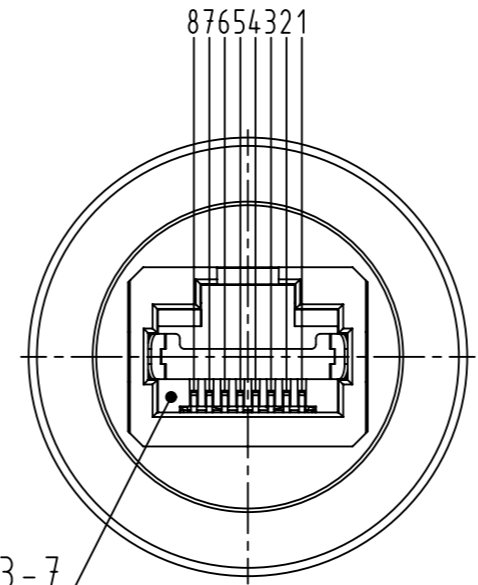

Loading plan acc. to TIA/EIA 5688

Length A

1,5 to 5,0 panel thickness

X

Y

Overmoulded body black  
Protection latch yellow

RJ45 cable 8 AWG 27/7, Cat.6 PIMF

X

Y

Mating face RJ45 Plug according to IEC 60603-7

Mating face RJ45 Jack according to IEC 60603-7

PANEL CUT DIMENSIONS:

	All rights reserved		Created by DOUGE		Inspected by BAGDIKIAN		Standardisation HOFFMANN		Date 2015-01-26		State Final Release	
	Department EC PD - FR		Title har-port RJ45 coupler Cat.6 AWG 27/7		Type TB		Number 094545215XX		Doc-Key / ECM-Nr. 10022229/UGD/002/B 50000084055		Rev. B Page 1/2	
HARTING Electronics GmbH		D-32339 Espelkamp		Scale 2:1		Free size tol.		Ref.		Sub.		

	All Dimensions in mm Original Size DIN A3	Scale 1:1	Free size tol.	Ref.
	All rights reserved Department EC PD - FR	Created by DOUGE	Inspected by BAGDIKIAN	Standardisation HOFFMANN
HARTING Electronics GmbH D-32339 Espelkamp		Title har-port RJ45 coupler Cat.6 AWG 27/7		Date 2015-01-26
		Type TB	Number 094545215XX	State Final Release
				Doc-Key / ECM-Nr. 10022229/UGD/002/B 50000084055
				Rev. <b>B</b> Page 2/2