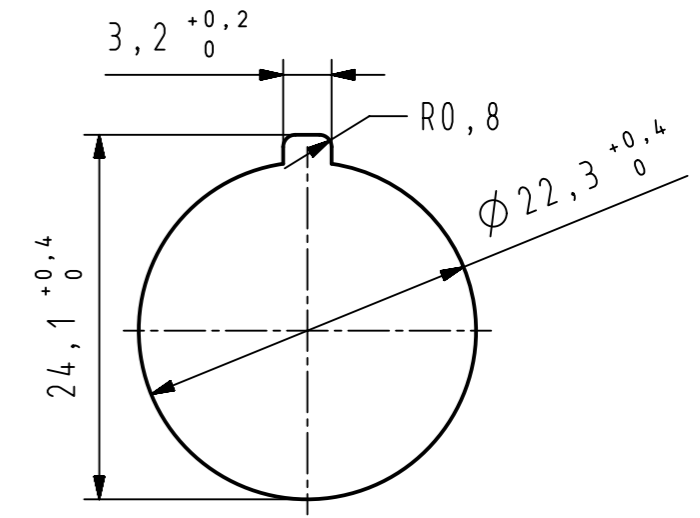

Y

Mating face RJ45 Plug according to IEC 60603-7

Mating face RJ45 Jack according to IEC 60603-7

PANEL CUT DIMENSIONS:

	All rights reserved		Created by DOUGE		Inspected by BAGDIKIAN		Standardisation HOFFMANN		Date 2015-01-26		State Final Release	
	Department EC PD - FR		Title har-port RJ45 coupler Cat.6 AWG 27/7		Type TB		Number 094545215XX		Doc-Key / ECM-Nr. 10022229/UGD/002/B 50000084055		Rev. B Page 1/2	
HARTING Electronics GmbH		D-32339 Espelkamp		Scale 2:1		Free size tol.		Ref.		Sub.		

	All Dimensions in mm Original Size DIN A3	Scale 1:1	Free size tol.	Ref.
	All rights reserved Department EC PD - FR	Created by DOUGE	Inspected by BAGDIKIAN	Standardisation HOFFMANN
HARTING Electronics GmbH D-32339 Espelkamp		Title har-port RJ45 coupler Cat.6 AWG 27/7		Date 2015-01-26
		Type TB	Number 094545215XX	State Final Release
				Doc-Key / ECM-Nr. 10022229/UGD/002/B 50000084055
				Rev. <b>B</b> Page 2/2