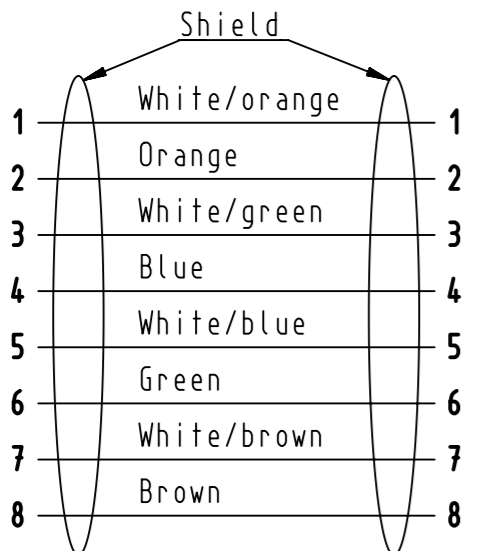

Loading plan acc. to TIA/EIA 5688

Length A

1,5 to 5,0 panel thickness

X

Y

Overmoulded body black  
Protection latch yellow

RJ45 cable 8 AWG 27/7, Cat.6 PIMF

X

Y

Mating face RJ45 Plug according to IEC 60603-7

Mating face RJ45 Jack according to IEC 60603-7

PANEL CUT DIMENSIONS:

	All rights reserved		Created by DOUGE		Inspected by BAGDIKIAN		Standardisation HOFFMANN		Date 2015-01-26		State Final Release	
	Department EC PD - FR		Title har-port RJ45 coupler Cat.6 AWG 27/7		Type TB		Number 094545215XX		Doc-Key / ECM-Nr. 10022229/UGD/002/B 50000084055		Rev. B Page 1/2	
HARTING Electronics GmbH		D-32339 Espelkamp		Scale 2:1		Free size tol.		Ref.		Sub.		