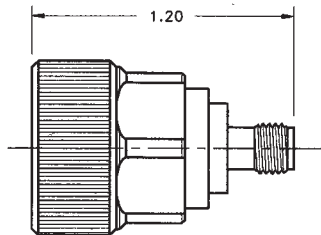

### 7mm to SMA Male Plug

Model Number

ADT-2540-7M-SMM-02

**SPECIFICATIONS**

**Frequency:** DC - 18.0 GHz

**VSWR:** 1.025 + .0025 f (GHz)

**Impedance:** 50 Ohms

**Finish:** Passivated Stainless Steel

### 7mm to SMA Female Jack

Model Number

ADT-2541-7M-SMF-02

**SPECIFICATIONS**

**Frequency:** DC - 18.0 GHz

**VSWR:** 1.025 + .0025 f (GHz)

**Impedance:** 50 Ohms

**Finish:** Passivated Stainless Steel

### 7mm to SMA Male Plug - Long Neck Adapter

Model Number

ADT-2675-7M-SMM-02

**SPECIFICATIONS**

**Frequency:** DC - 18.0 GHz

**VSWR:** 1.025 + .0025 f (GHz)

**Impedance:** 50 Ohms

**Finish:** Passivated Stainless Steel

### 7mm to SMA Female Jack- Long Neck Adapter

Model Number

ADT-2676-7M-SMF-02

**SPECIFICATIONS**

**Frequency:** DC - 18.0 GHz

**VSWR:** 1.025 + .0025 f (GHz)

**Impedance:** 50 Ohms

**Finish:** Passivated Stainless Steel