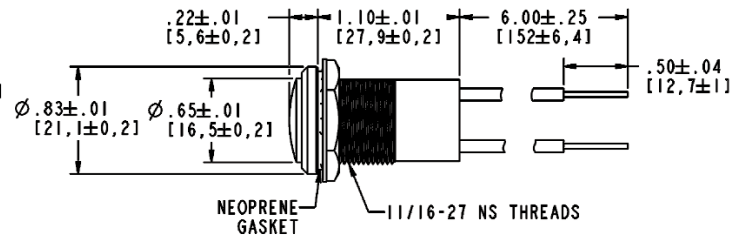

FLAT LENS

MAX. PANEL THICKNESS: .350
MIN. SPACING ϕ TO ϕ : 1.000

RECOMMENDED MOUNTING HOLE

Dimensions in inches [mm]