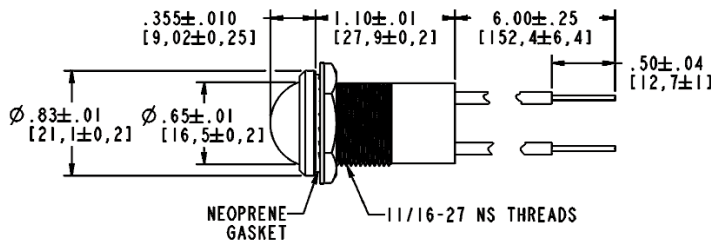

Dialight

657 Series

Domed & Flat LED Watertight 11/16" Mounting Hole Panel Mount Indicators

FEATURES / BENEFITS

- ▲ IP67 / NEMA 4X
- ▲ Cool-to-the-touch Operation
- ▲ Resistant to shock and vibration
- ▲ Lens Option:
  - Low Profile Flat
  - Wide Angle Domed
- ▲ RoHS compliant
- ▲ Anti-Capillary Wire
- ▲ LED Technology engineered for up to 100k hours of operation

APPLICATIONS

- ▲ Electrical Control Panels
- ▲ Wastewater Treatment Controls
- ▲ Dashboards:
  - Buses and transit vehicles
  - Agricultural and construction equipment
  - Aircraft and military vehicles
- ▲ Status Indication on Industrial Equipment

SPECIFICATIONS

- ▲ Operating Voltage - 5, 12, 24 VDC
- ▲ Operating temperature -35° C to + 65° C
- ▲ Storage temperature -40° C to +100° C
- ▲ Front Mounting in 11/16" clearance hole
- ▲ IP67 / NEMA 4X
- ▲ Lead wire – 18 AWG anti-capillary, standard
- ▲ Available in Red, Yellow, Green, Blue, Orange and White
- ▲ Mounting Torque - 15in Lbs.
- ▲ Lens Material UV Stabilized Polycarbonate 94-VO
- ▲ Max Panel Thickness - .350"

DOMED LENS

FLAT LENS

MAX. PANEL THICKNESS: .350
MIN. SPACING ϕ TO ϕ : 1.000

RECOMMENDED MOUNTING HOLE

Dimensions in inches [mm]