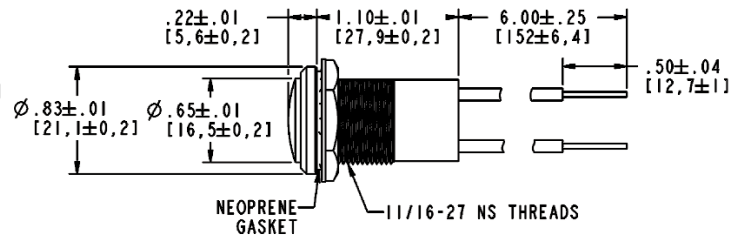

FLAT LENS

MAX. PANEL THICKNESS: .350
MIN. SPACING ϕ TO ϕ : 1.000

RECOMMENDED MOUNTING HOLE

Dimensions in inches [mm]