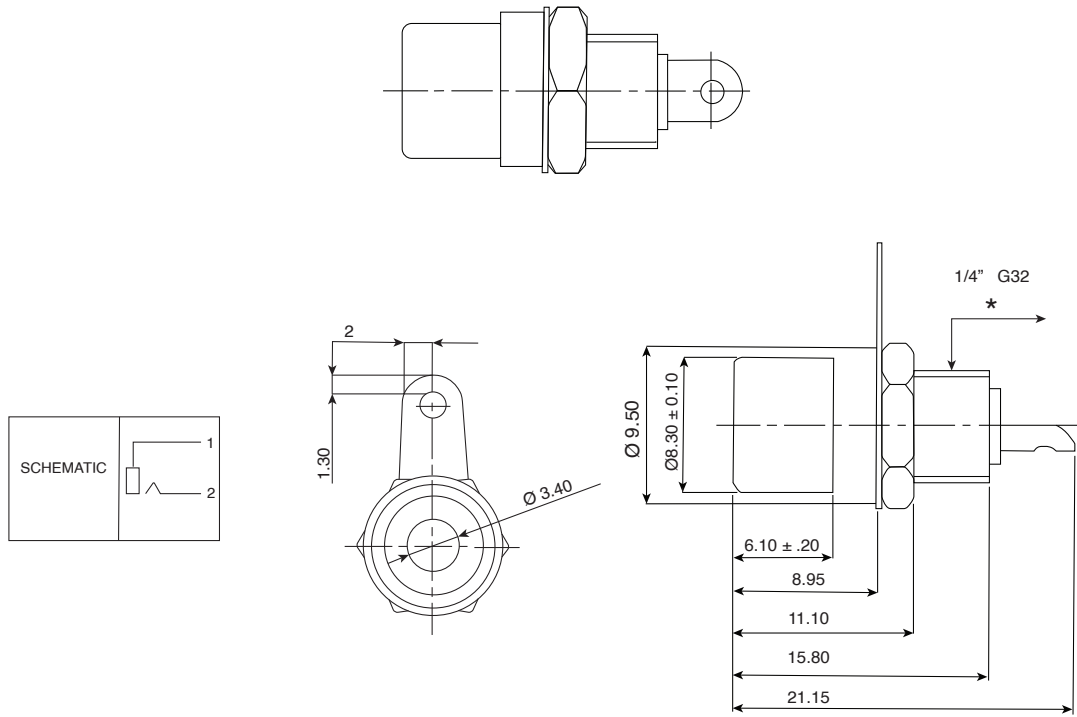

Dimensions : mm

Mouser Stock No	Color
161-6071G-E	Black
161-6072R-E	Red
161-6073W-E	White
161-6074Y-E	Yellow

**SPECIFICATIONS:**

- Contact Resistance : 30m $\Omega$  max
- Insulation Resistance : 100M $\Omega$  min.at DC500V
- Dielectric Withstand Voltage : AC 500V for one minute