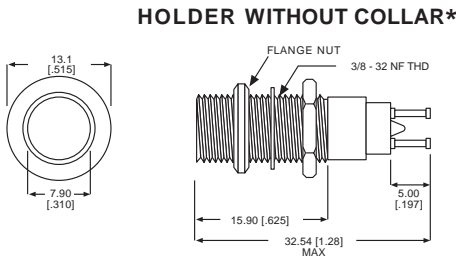

Material & Finish: Housing - Black Anodized Aluminum. Cap - High Impact Plastic

***PART NUMBER ORDERING CODE**
249 - 7841 - xx3x - 574
249 - 7866 - xx3x - 514

Series: 249
 Lens Shape: 14 - Fig 1 = Cylindrical, 09 - Fig 2 = Stovepipe

507 SERIES CARTRIDGES FOR HOLDERS & CLIPS • 25,000 LIFE HOURS

PART NUMBER*	COLOR	VOLTAGE	mA	SERIES OHMS	FIG
507-4537-1431-640	RED	105-125 AC-DC	0.3	100K	3
507-4537-1433-640	AMBER	105-125 AC-DC	0.3	100K	3
507-4537-1435-640	WHITE	105-125 AC-DC	0.3	100K	3
507-4537-1437-640	CLEAR	105-125 AC-DC	0.3	100K	3
507-4538-1431-630	RED	110-125 AC-DC	1.2	47K	3
507-4538-1433-630	AMBER	110-125 AC-DC	1.2	47K	3
507-4538-1435-630	WHITE	110-125 AC-DC	1.2	47K	3
507-4538-1437-630	CLEAR	110-125 AC-DC	1.2	47K	3

Material & Finish: Housing - Clear Anodized Aluminum. Cap - High Impact Plastic

***PART NUMBER ORDERING CODE**
507 - 4537 - xx3x - 640
507 - 4538 - xx3x - 630

Series: 507
 Lens Shape: 14 - Fig 3 = Cylindrical, 09 - Fig 4 = Stovepipe

250 & 508 SERIES HOLDERS FOR 3/8" MOUNTING HOLE

250-8745-14-504

508-8745-504

***PART NUMBER ORDERING CODE**
250 - xx45 - 14 - 504
508 - xx45 - 504

Series: 250/508
 Terminal Type: 87 = Turret Terminals, 74 = Solder Blade (Not Shown), 75 = Solder Cups (Not Shown)