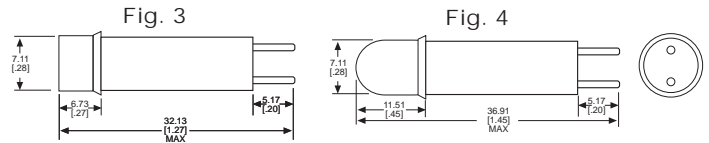

*PART NUMBER ORDERING CODE
507 - 4537 - xx3x - 640
507 - 4538 - xx3x - 630

Series: 507
Lens Shape: 14 - Fig 3 = Cylindrical, 09 - Fig 4 = Stovepipe