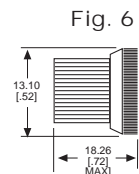

249 SERIES FOR 3/8" MOUNTING HOLE

PART NUMBER*	COLOR	VOLTAGE	mA	SERIES OHMS	FIG
249-7841-1431-574	RED	105-125 AC-DC	0.7	100K	1
249-7841-1433-574	AMBER	105-125 AC-DC	0.7	100K	1
249-7841-1437-574	CLEAR	105-125 AC-DC	0.7	100K	1
249-7866-1431-514	RED	110-125 AC-DC	1.9	22K	1
249-7866-1433-514	AMBER	110-125 AC-DC	1.9	22K	1
249-7866-1437-514	CLEAR	110-125 AC-DC	1.9	22K	1

Material & Finish: Housing - Black Anodized Aluminum. Cap - High Impact Plastic

*PART NUMBER ORDERING CODE
249 - 7841 - xx3x - 574
249 - 7866 - xx3x - 514

Series: 249
Lens Shape: 14 - Fig 1 = Cylindrical, 09 - Fig 2 = Stovepipe

507 SERIES CARTRIDGES FOR HOLDERS & CLIPS • 25,000 LIFE HOURS

PART NUMBER*	COLOR	VOLTAGE	mA	SERIES OHMS	FIG
507-4537-1431-640	RED	105-125 AC-DC	0.3	100K	3
507-4537-1433-640	AMBER	105-125 AC-DC	0.3	100K	3
507-4537-1435-640	WHITE	105-125 AC-DC	0.3	100K	3
507-4537-1437-640	CLEAR	105-125 AC-DC	0.3	100K	3
507-4538-1431-630	RED	110-125 AC-DC	1.2	47K	3
507-4538-1433-630	AMBER	110-125 AC-DC	1.2	47K	3
507-4538-1435-630	WHITE	110-125 AC-DC	1.2	47K	3
507-4538-1437-630	CLEAR	110-125 AC-DC	1.2	47K	3

Material & Finish: Housing - Clear Anodized Aluminum. Cap - High Impact Plastic

*PART NUMBER ORDERING CODE
507 - 4537 - xx3x - 640
507 - 4538 - xx3x - 630

Series: 507
Lens Shape: 14 - Fig 3 = Cylindrical, 09 - Fig 4 = Stovepipe

250 & 508 SERIES HOLDERS FOR 3/8" MOUNTING HOLE

*PART NUMBER ORDERING CODE
250 - xx45 - 14 - 504
508 - xx45 - 504

Series: 250/508
Terminal Type: 87 = Turret Terminals, 74 = Solder Blade (Not Shown), 75 = Solder Cups (Not Shown)

250 Series Caps for use with 507 cylindrical cartridges. (Fig. 3)

CAP PART NO.	COLOR	FIG
250-3531-500	RED	5
250-3533-500	AMBER	5
250-3535-500	WHITE	5
250-3537-500	CLEAR	5