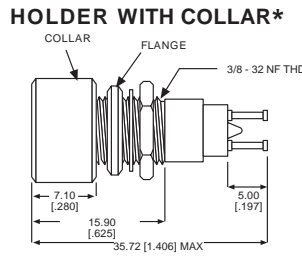

507 SERIES CARTRIDGES FOR HOLDERS & CLIPS • 25,000 LIFE HOURS

PART NUMBER*	COLOR	VOLTAGE	mA	SERIES OHMS	FIG
507-4537-1431-640	RED	105-125 AC-DC	0.3	100K	3
507-4537-1433-640	AMBER	105-125 AC-DC	0.3	100K	3
507-4537-1435-640	WHITE	105-125 AC-DC	0.3	100K	3
507-4537-1437-640	CLEAR	105-125 AC-DC	0.3	100K	3
507-4538-1431-630	RED	110-125 AC-DC	1.2	47K	3
507-4538-1433-630	AMBER	110-125 AC-DC	1.2	47K	3
507-4538-1435-630	WHITE	110-125 AC-DC	1.2	47K	3
507-4538-1437-630	CLEAR	110-125 AC-DC	1.2	47K	3

Material & Finish: Housing - Clear Anodized Aluminum. Cap - High Impact Plastic

***PART NUMBER ORDERING CODE**
507 - 4537 - xx3x - 640
507 - 4538 - xx3x - 630

Series: 507
 Lens Shape: 14 - Fig 3 = Cylindrical, 09 - Fig 4 = Stovepipe

250 & 508 SERIES HOLDERS FOR 3/8" MOUNTING HOLE

250-8745-14-504

508-8745-504

***PART NUMBER ORDERING CODE**
250 - xx45 - 14 - 504
508 - xx45 - 504

Series: 250/508
 Terminal Type: 87 = Turret Terminals, 74 = Solder Blade (Not Shown), 75 = Solder Cups (Not Shown)