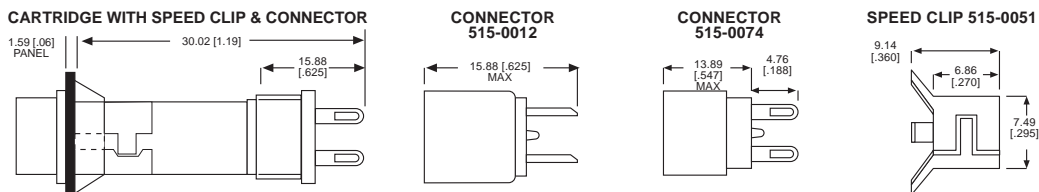

515 SERIES CONNECTORS & SPEED CLIPS FOR 9/32" MOUNTING HOLE

Green and Blue Lens Caps Not Available for Neon Indicators
Dimensions in mm [inches]