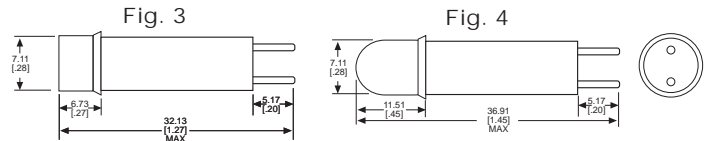

*PART NUMBER ORDERING CODE
507 - 4537 - xx3x - 640
507 - 4538 - xx3x - 630

Series: Lens Shape:
14 - Fig 3 = Cylindrical
09 - Fig 4 = Stovepipe