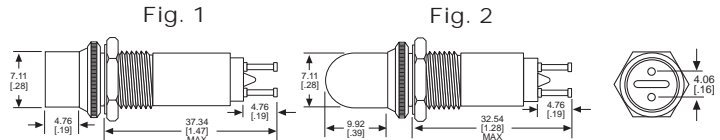

249 SERIES FOR 3/8" MOUNTING HOLE

PART NUMBER*	COLOR	VOLTAGE	mA	SERIES OHMS	FIG
249-7841-1431-574	RED	105-125 AC-DC	0.7	100K	1
249-7841-1433-574	AMBER	105-125 AC-DC	0.7	100K	1
249-7841-1437-574	CLEAR	105-125 AC-DC	0.7	100K	1
249-7866-1431-514	RED	110-125 AC-DC	1.9	22K	1
249-7866-1433-514	AMBER	110-125 AC-DC	1.9	22K	1
249-7866-1437-514	CLEAR	110-125 AC-DC	1.9	22K	1

Material & Finish: Housing - Black Anodized Aluminum. Cap - High Impact Plastic

***PART NUMBER ORDERING CODE**
249 - 7841 - xx3x - 574
249 - 7866 - xx3x - 514

Series: Lens Shape:
 14 - Fig 1 = Cylindrical
 09 - Fig 2 = Stovepipe

507 SERIES CARTRIDGES FOR HOLDERS & CLIPS • 25,000 LIFE HOURS

PART NUMBER*	COLOR	VOLTAGE	mA	SERIES OHMS	FIG
507-4537-1431-640	RED	105-125 AC-DC	0.3	100K	3
507-4537-1433-640	AMBER	105-125 AC-DC	0.3	100K	3
507-4537-1435-640	WHITE	105-125 AC-DC	0.3	100K	3
507-4537-1437-640	CLEAR	105-125 AC-DC	0.3	100K	3
507-4538-1431-630	RED	110-125 AC-DC	1.2	47K	3
507-4538-1433-630	AMBER	110-125 AC-DC	1.2	47K	3
507-4538-1435-630	WHITE	110-125 AC-DC	1.2	47K	3
507-4538-1437-630	CLEAR	110-125 AC-DC	1.2	47K	3

250 & 508 SERIES HOLDERS FOR 3/8" MOUNTING HOLE

250-8745-14-504

508-8745-504

***PART NUMBER ORDERING CODE**
250 - xx45 - 14 - 504
508 - xx45 - 504

Series: Terminal Type:
 87 = Turret Terminals
 74 = Solder Blade (Not Shown)
 75 = Solder Cups (Not Shown)