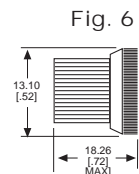

249 SERIES FOR 3/8" MOUNTING HOLE

PART NUMBER*	COLOR	VOLTAGE	mA	SERIES OHMS	FIG
249-7841-1431-574	RED	105-125 AC-DC	0.7	100K	1
249-7841-1433-574	AMBER	105-125 AC-DC	0.7	100K	1
249-7841-1437-574	CLEAR	105-125 AC-DC	0.7	100K	1
249-7866-1431-514	RED	110-125 AC-DC	1.9	22K	1
249-7866-1433-514	AMBER	110-125 AC-DC	1.9	22K	1
249-7866-1437-514	CLEAR	110-125 AC-DC	1.9	22K	1

Material & Finish: Housing - Black Anodized Aluminum. Cap - High Impact Plastic

*PART NUMBER ORDERING CODE
249 - 7841 - xx3x - 574
249 - 7866 - xx3x - 514

Series: _____ Lens Shape:
14 - Fig 1 = Cylindrical
09 - Fig 2 = Stovepipe

507 SERIES CARTRIDGES FOR HOLDERS & CLIPS • 25,000 LIFE HOURS

PART NUMBER*	COLOR	VOLTAGE	mA	SERIES OHMS	FIG
507-4537-1431-640	RED	105-125 AC-DC	0.3	100K	3
507-4537-1433-640	AMBER	105-125 AC-DC	0.3	100K	3
507-4537-1435-640	WHITE	105-125 AC-DC	0.3	100K	3
507-4537-1437-640	CLEAR	105-125 AC-DC	0.3	100K	3
507-4538-1431-630	RED	110-125 AC-DC	1.2	47K	3
507-4538-1433-630	AMBER	110-125 AC-DC	1.2	47K	3
507-4538-1435-630	WHITE	110-125 AC-DC	1.2	47K	3
507-4538-1437-630	CLEAR	110-125 AC-DC	1.2	47K	3

Material & Finish: Housing - Clear Anodized Aluminum. Cap - High Impact Plastic

*PART NUMBER ORDERING CODE
507 - 4537 - xx3x - 640
507 - 4538 - xx3x - 630

Series: _____ Lens Shape:
14 - Fig 3 = Cylindrical
09 - Fig 4 = Stovepipe

250 & 508 SERIES HOLDERS FOR 3/8" MOUNTING HOLE

*PART NUMBER ORDERING CODE
250 - xx45 - 14 - 504
508 - xx45 - 504

Series: _____ Terminal Type:
87 = Turret Terminals
74 = Solder Blade (Not Shown)
75 = Solder Cups (Not Shown)

250 Series Caps for use with 507 cylindrical cartridges. (Fig. 3)

CAP PART NO.	COLOR	FIG
250-3531-500	RED	5
250-3533-500	AMBER	5
250-3535-500	WHITE	5
250-3537-500	CLEAR	5