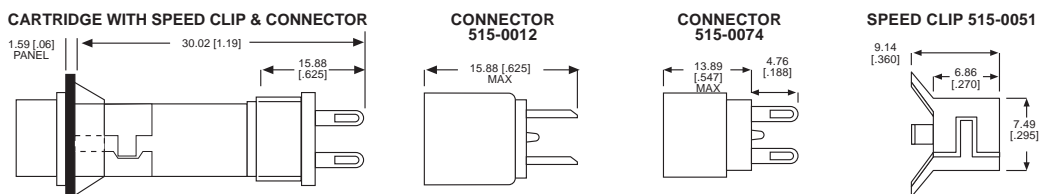

515 SERIES CONNECTORS & SPEED CLIPS FOR 9/32" MOUNTING HOLE

Green and Blue Lens Caps Not Available for Neon Indicators
Dimensions in mm [inches]