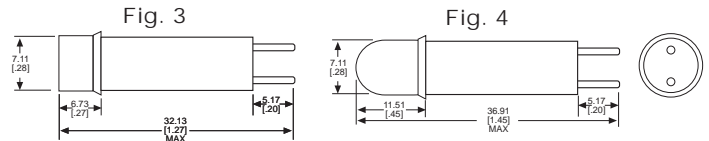

*PART NUMBER ORDERING CODE
507 - 4537 - xx3x - 640
507 - 4538 - xx3x - 630

Series: 507
Lens Shape: 14 - Fig 3 = Cylindrical, 09 - Fig 4 = Stovepipe