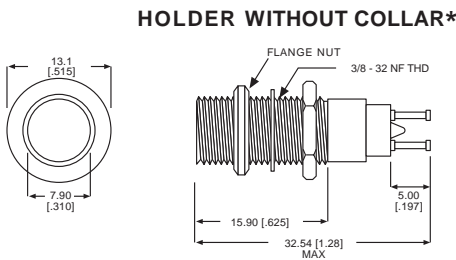

Material & Finish: Housing - Black Anodized Aluminum. Cap - High Impact Plastic

***PART NUMBER ORDERING CODE**
249 - 7841 - xx3x - 574
249 - 7866 - xx3x - 514

Series: 249
 Lens Shape: 14 - Fig 1 = Cylindrical, 09 - Fig 2 = Stovepipe

507 SERIES CARTRIDGES FOR HOLDERS & CLIPS • 25,000 LIFE HOURS

PART NUMBER*	COLOR	VOLTAGE	mA	SERIES OHMS	FIG
507-4537-1431-640	RED	105-125 AC-DC	0.3	100K	3
507-4537-1433-640	AMBER	105-125 AC-DC	0.3	100K	3
507-4537-1435-640	WHITE	105-125 AC-DC	0.3	100K	3
507-4537-1437-640	CLEAR	105-125 AC-DC	0.3	100K	3
507-4538-1431-630	RED	110-125 AC-DC	1.2	47K	3
507-4538-1433-630	AMBER	110-125 AC-DC	1.2	47K	3
507-4538-1435-630	WHITE	110-125 AC-DC	1.2	47K	3
507-4538-1437-630	CLEAR	110-125 AC-DC	1.2	47K	3

Material & Finish: Housing - Clear Anodized Aluminum. Cap - High Impact Plastic

***PART NUMBER ORDERING CODE**
507 - 4537 - xx3x - 640
507 - 4538 - xx3x - 630

Series: 507
 Lens Shape: 14 - Fig 3 = Cylindrical, 09 - Fig 4 = Stovepipe

250 & 508 SERIES HOLDERS FOR 3/8" MOUNTING HOLE

250-8745-14-504

508-8745-504

***PART NUMBER ORDERING CODE**
250 - xx45 - 14 - 504
508 - xx45 - 504

Series: 250/508
 Terminal Type: 87 = Turret Terminals, 74 = Solder Blade (Not Shown), 75 = Solder Cups (Not Shown)