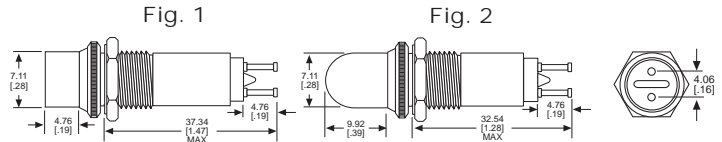

249 SERIES FOR 3/8" MOUNTING HOLE

PART NUMBER*	COLOR	VOLTAGE	mA	SERIES OHMS	FIG
249-7841-1431-574	RED	105-125 AC-DC	0.7	100K	1
249-7841-1433-574	AMBER	105-125 AC-DC	0.7	100K	1
249-7841-1437-574	CLEAR	105-125 AC-DC	0.7	100K	1
249-7866-1431-514	RED	110-125 AC-DC	1.9	22K	1
249-7866-1433-514	AMBER	110-125 AC-DC	1.9	22K	1
249-7866-1437-514	CLEAR	110-125 AC-DC	1.9	22K	1

Material & Finish: Housing - Black Anodized Aluminum. Cap - High Impact Plastic

***PART NUMBER ORDERING CODE**
249 - 7841 - xx3x - 574
249 - 7866 - xx3x - 514

Series: 249
 Lens Shape: 14 - Fig 1 = Cylindrical, 09 - Fig 2 = Stovepipe

507 SERIES CARTRIDGES FOR HOLDERS & CLIPS • 25,000 LIFE HOURS

PART NUMBER*	COLOR	VOLTAGE	mA	SERIES OHMS	FIG
507-4537-1431-640	RED	105-125 AC-DC	0.3	100K	3
507-4537-1433-640	AMBER	105-125 AC-DC	0.3	100K	3
507-4537-1435-640	WHITE	105-125 AC-DC	0.3	100K	3
507-4537-1437-640	CLEAR	105-125 AC-DC	0.3	100K	3
507-4538-1431-630	RED	110-125 AC-DC	1.2	47K	3
507-4538-1433-630	AMBER	110-125 AC-DC	1.2	47K	3
507-4538-1435-630	WHITE	110-125 AC-DC	1.2	47K	3
507-4538-1437-630	CLEAR	110-125 AC-DC	1.2	47K	3

250 & 508 SERIES HOLDERS FOR 3/8" MOUNTING HOLE

250-8745-14-504

508-8745-504

***PART NUMBER ORDERING CODE**
250 - xx45 - 14 - 504
508 - xx45 - 504

Series: 250/508
 Terminal Type: 87 = Turret Terminals, 74 = Solder Blade (Not Shown), 75 = Solder Cups (Not Shown)