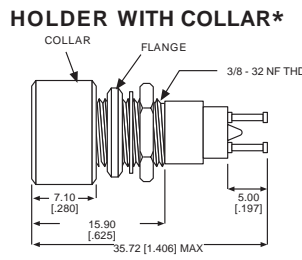

249 SERIES FOR 3/8" MOUNTING HOLE

PART NUMBER*	COLOR	VOLTAGE	mA	SERIES OHMS	FIG
249-7841-1431-574	RED	105-125 AC-DC	0.7	100K	1
249-7841-1433-574	AMBER	105-125 AC-DC	0.7	100K	1
249-7841-1437-574	CLEAR	105-125 AC-DC	0.7	100K	1
249-7866-1431-514	RED	110-125 AC-DC	1.9	22K	1
249-7866-1433-514	AMBER	110-125 AC-DC	1.9	22K	1
249-7866-1437-514	CLEAR	110-125 AC-DC	1.9	22K	1

507 SERIES CARTRIDGES FOR HOLDERS & CLIPS • 25,000 LIFE HOURS

PART NUMBER*	COLOR	VOLTAGE	mA	SERIES OHMS	FIG
507-4537-1431-640	RED	105-125 AC-DC	0.3	100K	3
507-4537-1433-640	AMBER	105-125 AC-DC	0.3	100K	3
507-4537-1435-640	WHITE	105-125 AC-DC	0.3	100K	3
507-4537-1437-640	CLEAR	105-125 AC-DC	0.3	100K	3
507-4538-1431-630	RED	110-125 AC-DC	1.2	47K	3
507-4538-1433-630	AMBER	110-125 AC-DC	1.2	47K	3
507-4538-1435-630	WHITE	110-125 AC-DC	1.2	47K	3
507-4538-1437-630	CLEAR	110-125 AC-DC	1.2	47K	3

Material & Finish: Housing - Clear Anodized Aluminum. Cap - High Impact Plastic

***PART NUMBER ORDERING CODE**
507 - 4537 - xx3x - 640
507 - 4538 - xx3x - 630

Series: 507
 Lens Shape: 14 - Fig 3 = Cylindrical, 09 - Fig 4 = Stovepipe

250 & 508 SERIES HOLDERS FOR 3/8" MOUNTING HOLE

250-8745-14-504

508-8745-504

***PART NUMBER ORDERING CODE**
250 - xx45 - 14 - 504
508 - xx45 - 504

Series: 250/508
 Terminal Type: 87 = Turret Terminals, 74 = Solder Blade (Not Shown), 75 = Solder Cups (Not Shown)