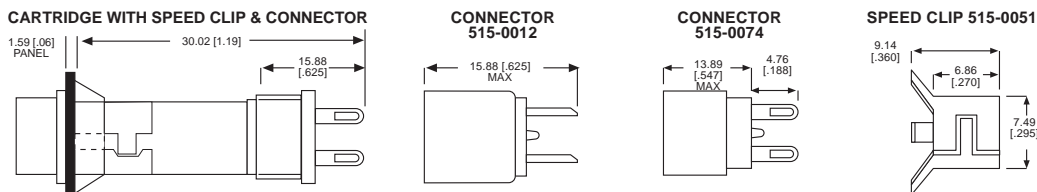

515 SERIES CONNECTORS & SPEED CLIPS FOR 9/32" MOUNTING HOLE

Green and Blue Lens Caps Not Available for Neon Indicators
Dimensions in mm [inches]