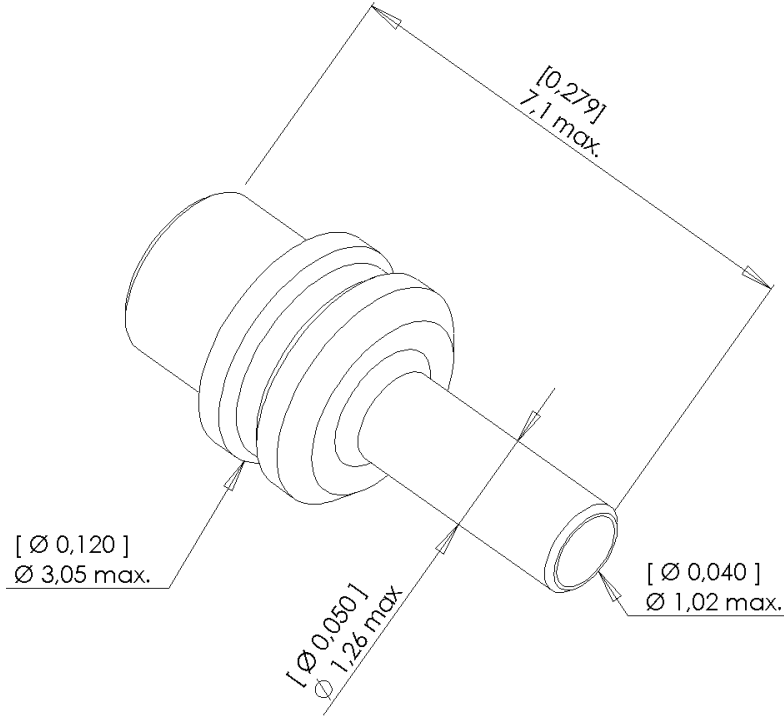

INNER FERRULE FOR Ø 1.6 MM CABLE

Packaging
100

Series
LC

Issue
04 29 02

Page
1 / 1

Original dimensions in mm [inch]

GENERAL

- Compatible with LC connectors
- Suitable for use with cable size Ø 1.6 mm
- Compatible with Bellcore GR 326 specification
- Stainless steel