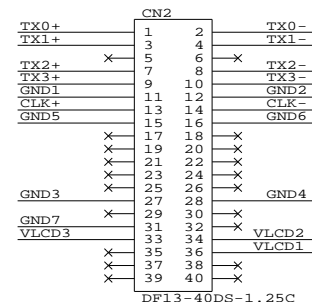

TOLERANCE :
+10mm
-10mm

PANEL SIDE

JAE
FI-S20S

DF-40DS-1.25C
HIROSE

CABLE: UL 20276, 10 PAIRS, 30AWG, L=460mm
JACKET: PVC COLOR BLACK

USAGE:
(FOR SVH-1920, ALR-1400, SP-1600)

P/N 426493000-3
LVDS PANEL CABLE: NEC NL10276BC16-01, 460mm

DIGITAL VIEW LTD. COPYRIGHT 2006, ALL RIGHTS RESERVED CONFIDENTIAL		
DRAWN BY: VICTOR NG		
Title LVDS CABLE: NEC NL10276BC16-01, 460mm		
Size	Document Number	REV
B	(...\DV\DV_CABLE\C6493000.SCH)	00
Date:	May 30, 2006	Sheet 1 of 1