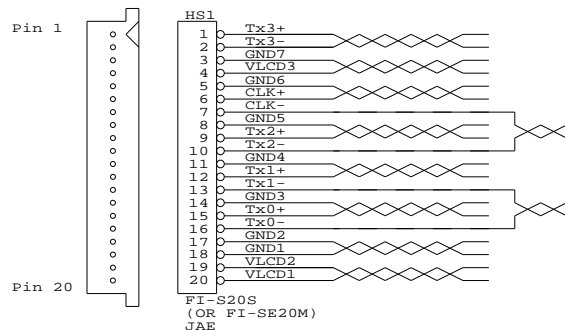

TOLERANCE :
+10mm
-10mm

PANEL SIDE

JAE
FI-S20S

DF-40DS-1.25C
HIROSE

CABLE: UL 20276, 10 PAIRS, 30AWG, L=460mm
JACKET: PVC COLOR BLACK

USAGE:
(FOR SVH-1920, ALR-1400, SP-1600)

P/N 426493000-3
LVDS PANEL CABLE: NEC NL10276BC16-01, 460mm

DIGITAL VIEW LTD. COPYRIGHT 2006, ALL RIGHTS RESERVED CONFIDENTIAL		
DRAWN BY: VICTOR NG		
Title LVDS CABLE: NEC NL10276BC16-01, 460mm		
Size	Document Number	REV
B	(...\DV\DV_CABLE\C6493000.SCH)	00
Date:	May 30, 2006	Sheet 1 of 1