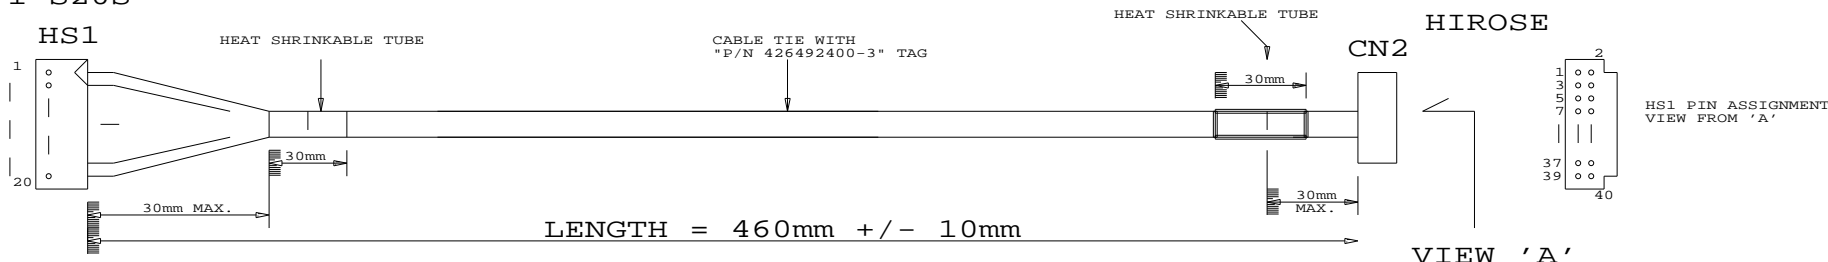

TOLERANCE :
+10mm
-10mm

PANEL SIDE

JAE
FI-S20S

DF-40DS-1.25C
HIROSE

CABLE: UL 20276, 10 PAIRS, 30AWG, L=460mm
JACKET: PVC COLOR BLACK

USAGE:
(FOR SVH-1920, ALR-1400, SP-1600)

P/N 426493000-3
LVDS PANEL CABLE: NEC NL10276BC16-01, 460mm

DIGITAL VIEW LTD. COPYRIGHT 2006, ALL RIGHTS RESERVED CONFIDENTIAL		
DRAWN BY: VICTOR NG		
Title LVDS CABLE: NEC NL10276BC16-01, 460mm		
Size	Document Number	REV
B	(...\DV\DV_CABLE\C6493000.SCH)	00
Date:	May 30, 2006	Sheet 1 of 1