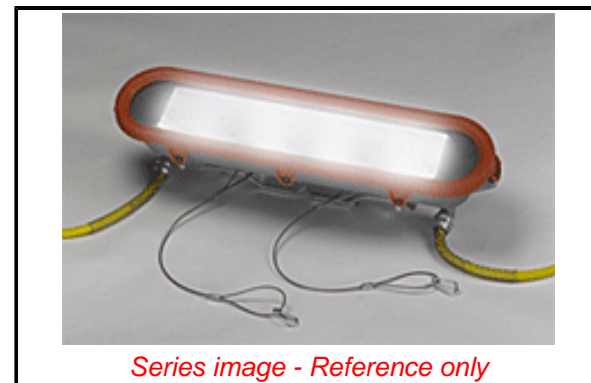

PLEASE CHECK WWW.MOLEX.COM FOR LATEST PART INFORMATION

Part Number: [1302430028](#)
Status: **Active**
Overview: [Wide-Area Lighting Products](#)
Description: Haztex Wide Area LED Work Light, 4 x 20W, Plug 14/3 SOOW 15.24m (50.0') with Plug and Connector

Documents:

[Drawing (PDF)](#) [RoHS Certificate of Compliance (PDF)](#)
[Product Specification PS-130243-002-001 (PDF)](#)

General

Product Family	Portable Lighting
Series	130243
Comments	Class 1, Division 2, Groups B, C, and D, Class 1, Division 2, Groups B, C, and D
Exclude SD Check	Yes
NEMA Configuration	NEMA 5-15
NEMA Rating	NEMA 3R
Outlet	Feed-Through
Overview	Wide-Area Lighting Products
Product Name	Haztex
Type	Wide Area Lamps
UPC	78172539692

Physical

Cord Length - Primary	15.24m (50.0')
Cord Length - Secondary	0.91m (3.0')
Depth	176.90m (6.960")
Duty	Hazardous
Guard Included	No
Guard Type	N/A
Height	166.50mm (6.555")
Length	706.37mm (27.810")
Material - Globe	Clear Polycarbonate
Material - Guard	Silicone Rubber
Mounting Style	Variable
Packaging Type	Carton
Socket Construction	N/A

Electrical

Bulb Type	LED
Cord Type - Primary	14/3 SOOW
Cord Type - Secondary	14/3 SOOW
Lamp Type	20W LED
Lamp Wattage - Maximum	20W x 4
Lumens	5270
On/Off Switch	No
Voltage (Fixture) - Maximum	120V, 277V

Material Info

Engineering Number 1076HZ2X050143X003

Reference - Drawing Numbers

Product Specification PS-130243-002-001
Sales Drawing SD-130243-1001

EU ELV

Not Relevant

EU RoHS

Not Reviewed

REACH SVHC

Not Reviewed

Halogen-Free

Status

Not Reviewed

For more information, please visit [Contact US](#)

China ROHS

Not Reviewed

ELV

Not Relevant

RoHS Phthalates

Not Reviewed

Search Parts in this Series

[130243 Series](#)