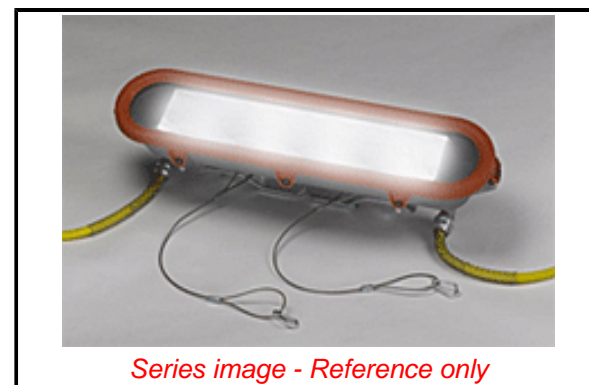

PLEASE CHECK WWW.MOLEX.COM FOR LATEST PART INFORMATION

Part Number: [1302430028](#)
Status: **Active**
Overview: [Wide-Area Lighting Products](#)
Description: Haztex Wide Area LED Work Light, 4 x 20W, Plug 14/3 SOOW 15.24m (50.0') with Plug and Connector

Documents:

[Drawing (PDF)](#) [RoHS Certificate of Compliance (PDF)](#)
[Product Specification PS-130243-002-001 (PDF)](#)

General

Product Family	Portable Lighting
Series	130243
Comments	Class 1, Division 2, Groups B, C, and D, Class 1, Division 2, Groups B, C, and D
Exclude SD Check	Yes
NEMA Configuration	NEMA 5-15
NEMA Rating	NEMA 3R
Outlet	Feed-Through
Overview	Wide-Area Lighting Products
Product Name	Haztex
Type	Wide Area Lamps
UPC	78172539692

Physical

Cord Length - Primary	15.24m (50.0')
Cord Length - Secondary	0.91m (3.0')
Depth	176.90m (6.960")
Duty	Hazardous
Guard Included	No
Guard Type	N/A
Height	166.50mm (6.555")
Length	706.37mm (27.810")
Material - Globe	Clear Polycarbonate
Material - Guard	Silicone Rubber
Mounting Style	Variable
Packaging Type	Carton
Socket Construction	N/A

Electrical

Bulb Type	LED
Cord Type - Primary	14/3 SOOW
Cord Type - Secondary	14/3 SOOW
Lamp Type	20W LED
Lamp Wattage - Maximum	20W x 4
Lumens	5270
On/Off Switch	No
Voltage (Fixture) - Maximum	120V, 277V

Material Info

Engineering Number	1076HZ2X050143X003

Reference - Drawing Numbers

Product Specification	PS-130243-002-001
Sales Drawing	SD-130243-1001

EU ELV

Not Relevant

EU RoHS

Not Reviewed

REACH SVHC

Not Reviewed

Halogen-Free

Status

Not Reviewed

For more information, please visit [Contact US](#)

China ROHS

Not Reviewed

ELV

Not Relevant

RoHS Phthalates

Not Reviewed

Search Parts in this Series

[130243 Series](#)