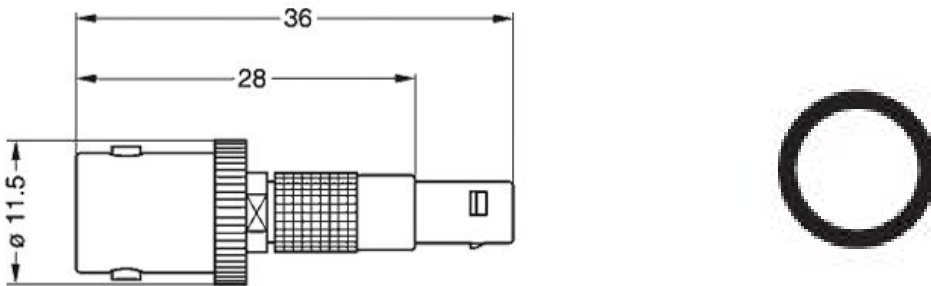

Endurance (Shell): >1000 mating cycles
F ret (min): 100 N
Salt Spray Corrosion: >1000 hr
12NC part number: 4022.663.60075

DRAWINGS

Draws

Dimensions

	A	L	M
mm.	11.5	36	28
in.	0.45	1.42	1.10

RECOMMENDED BY LEMO