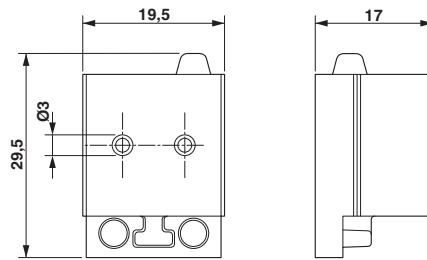

Technical data

Dimensions

External cable diameter	2x 2 mm ... 3 mm
Length	29.5 mm
Width	19.5 mm
Height	17 mm

Ambient conditions

Degree of protection	IP44
Ambient temperature (operation)	-40 °C ... 80 °C (static)

Ex Approvals

Approvals submitted

Approval details

UL Recognized 

Cable sleeve - CES-STPG-GY-2X3 - 1410424

Approvals

Drawings

Dimensional drawing

Dimensional drawing