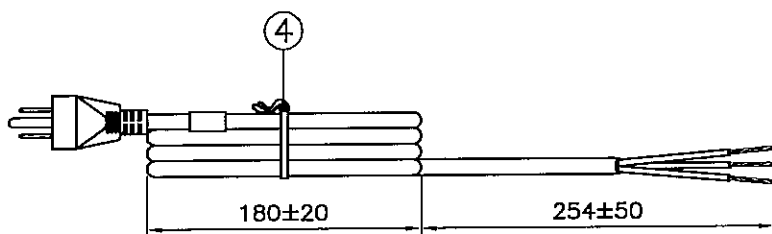

DRAWING NUMBER: 1108624
 REVISION: E

CABLE CUTTING
 CABLE SOURCE :
 1. TA TUN(DONG GUAN).

ASSEMBLY :

Notes :

1. ALL DIMENSIONS IN mm.
2. PLUG MARKING : REFER TO MARKING DRAWING NO. : VP-0108R.
3. PLUG DETAILS : REFER TO PRODUCT DRAWING NO. : P-0044.
4. LABEL DETAILS : REFER TO LABEL DRAWING NO. : VL-0234.
5. THIS PART CAN BE MANUFACTURED AT ANY LOCATION WHICH HAS SAFETY APPROVAL.

REV.	ECR REF. NO.	DESCRIPTION	DATE
D	120243	REMOVE CABLE SOURCE 'YONGTAI'.	15/05/12
E	150232	CHANGE PLUG MARKING DWG. NO. FM. 'VP-0108' TO 'VP-0108R'.	15/05/15

4	8" PE TIE BLK	6310062	1
3	PRINTED LABEL	VL-0234	1
	IP40G NL792B BLK	4100017	-
2	MOLDED PLUG PS204 (10A 125V)	PS204-R	1
1	SJO 18/3 90 BWC BLK (16/0.254/COTTON FILLER)	1921006	2.438M

S/N	DESCRIPTION	ITEM NUMBER	QTY
TITLE : NORTH-AMERICAN POWER SUPPLY CORD (CS-LF0001)		PAGE : 1/2	
CUSTOMER : VNA/VOLEX INC		HG12-023-07	
CUSTOMER PART NUMBER : 17408 10 B1		DWG. TYPE	
F/G CODE : 17408 10 B1		SPEC NO.: --- OED	

2	CARTON PAPER 550X305MM	901024	0.06
1	DYSON C/BOX 562X324X200MM	901184	0.02
S/N	DESCRIPTION	ITEM NUMBER	QTY
REVISION	E	TITLE : PACKAGING SPEC.	
PAGE	2/2		
SCALE	N.T.S.		
REFERENCE :		<i>Volex (Asia) Pte Ltd</i>	
DESCRIPTION : CARTON BOX		<small>Confidential property of Volex. Information contained herein shall not be disclosed to others, reproduced or used for any other purposes except as authorized in writing by an authorized official of Volex Asia.</small>	