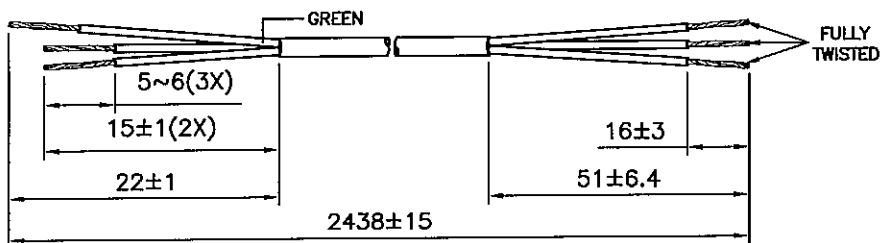

DRAWING NUMBER: 1108624
 REVISION: E

CABLE CUTTING
 CABLE SOURCE :
 1. TA TUN(DONG GUAN).

ASSEMBLY :

Notes :

1. ALL DIMENSIONS IN mm.
2. PLUG MARKING : REFER TO MARKING DRAWING NO. : VP-0108R.
3. PLUG DETAILS : REFER TO PRODUCT DRAWING NO. : P-0044.
4. LABEL DETAILS : REFER TO LABEL DRAWING NO. : VL-0234.
5. THIS PART CAN BE MANUFACTURED AT ANY LOCATION WHICH HAS SAFETY APPROVAL.

2	CARTON PAPER 550X305MM	901024	0.06
1	DYSON C/BOX 562X324X200MM	901184	0.02
S/N	DESCRIPTION	ITEM NUMBER	QTY
REVISION	E	TITLE : PACKAGING SPEC.	
PAGE	2/2		
SCALE	N.T.S.		
REFERENCE :		<i>Volex (Asia) Pte Ltd</i>	
DESCRIPTION : CARTON BOX		<small>Confidential property of Volex. Information contained herein shall not be disclosed to others, reproduced or used for any other purposes except as authorized in writing by an authorized official of Volex Asia.</small>	