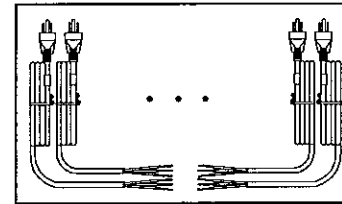

PACKAGING INSTRUCTION

1. 25 PCS PER LAYER, 2 LAYERS PER CARTON.
2. ALL CORDSETS LAYOUT AS DETAIL.
3. PACKAGING : 50 PCS PER CARTON.

DETAIL A