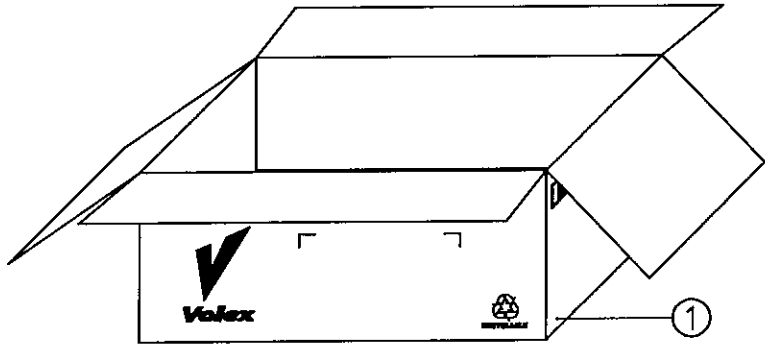

DRAWING NUMBER :

1108624