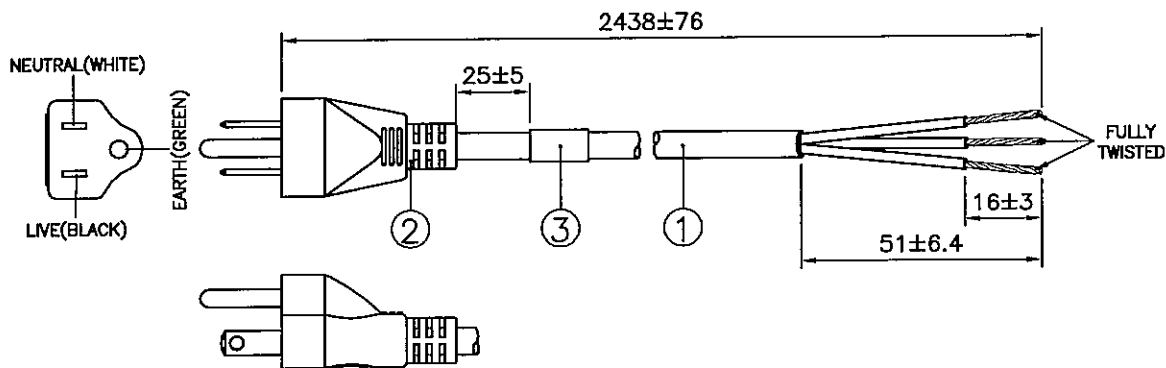

DRAWING NUMBER: 1108624
 REVISION: E

CABLE CUTTING
 CABLE SOURCE :
 1. TA TUN(DONG GUAN).

ASSEMBLY :

Notes :

1. ALL DIMENSIONS IN mm.
2. PLUG MARKING : REFER TO MARKING DRAWING NO. : VP-0108R.
3. PLUG DETAILS : REFER TO PRODUCT DRAWING NO. : P-0044.
4. LABEL DETAILS : REFER TO LABEL DRAWING NO. : VL-0234.
5. THIS PART CAN BE MANUFACTURED AT ANY LOCATION WHICH HAS SAFETY APPROVAL.

REV.	ECR REF. NO.	DESCRIPTION	DATE
D	120243	REMOVE CABLE SOURCE 'YONGTAI'.	15/05/12
E	150232	CHANGE PLUG MARKING DWG. NO. FM. 'VP-0108' TO 'VP-0108R'.	15/05/15

4	8" PE TIE BLK	6310062	1
3	PRINTED LABEL	VL-0234	1
	IP40G NL792B BLK	4100017	-
2	MOLDED PLUG PS204 (10A 125V)	PS204-R	1
1	SJO 18/3 90 BWC BLK (16/0.254/COTTON FILLER)	1921006	2.438M

S/N	DESCRIPTION	ITEM NUMBER	QTY
TITLE : NORTH-AMERICAN POWER SUPPLY CORD (CS-LF0001)		PAGE : 1/2	
CUSTOMER : VNA/VOLEX INC		HG12-023-07	
CUSTOMER PART NUMBER : 17408 10 B1		DWG. TYPE	
F/G CODE : 17408 10 B1		SPEC NO.: --- OED	

2	CARTON PAPER 550X305MM	901024	0.06
1	DYSON C/BOX 562X324X200MM	901184	0.02
S/N	DESCRIPTION	ITEM NUMBER	QTY
REVISION	E	TITLE : PACKAGING SPEC.	
PAGE	2/2		
SCALE	N.T.S.		
REFERENCE :		<i>Volex (Asia) Pte Ltd</i>	
DESCRIPTION : CARTON BOX		<small>Confidential property of Volex. Information contained herein shall not be disclosed to others, reproduced or used for any other purposes except as authorized in writing by an authorized official of Volex Asia.</small>	