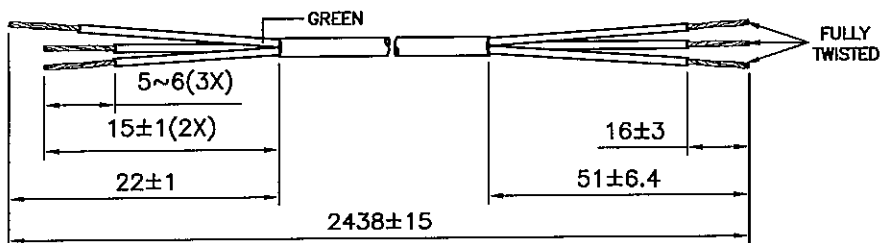

DRAWING NUMBER: 1108624
 REVISION: E

CABLE CUTTING
 CABLE SOURCE :
 1. TA TUN(DONG GUAN).

ASSEMBLY :

Notes :

1. ALL DIMENSIONS IN mm.
2. PLUG MARKING : REFER TO MARKING DRAWING NO. : VP-0108R.
3. PLUG DETAILS : REFER TO PRODUCT DRAWING NO. : P-0044.
4. LABEL DETAILS : REFER TO LABEL DRAWING NO. : VL-0234.
5. THIS PART CAN BE MANUFACTURED AT ANY LOCATION WHICH HAS SAFETY APPROVAL.

2	CARTON PAPER 550X305MM	901024	0.06
1	DYSON C/BOX 562X324X200MM	901184	0.02
S/N	DESCRIPTION	ITEM NUMBER	QTY
REVISION	E	TITLE : PACKAGING SPEC.	
PAGE	2/2		
SCALE	N.T.S.		
REFERENCE :		Volex (Asia) Pte Ltd	
DESCRIPTION : CARTON BOX		<small>Confidential property of Volex. Information contained herein shall not be disclosed to others, reproduced or used for any other purposes except as authorized in writing by an authorized official of Volex Asia.</small>	