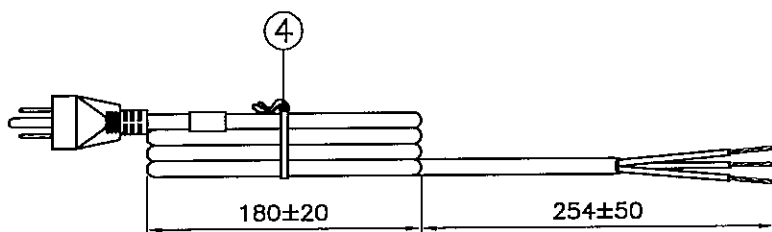

DRAWING NUMBER: 1108624
 REVISION: E

CABLE CUTTING
 CABLE SOURCE :
 1. TA TUN(DONG GUAN).

ASSEMBLY :

Notes :

1. ALL DIMENSIONS IN mm.
2. PLUG MARKING : REFER TO MARKING DRAWING NO. : VP-0108R.
3. PLUG DETAILS : REFER TO PRODUCT DRAWING NO. : P-0044.
4. LABEL DETAILS : REFER TO LABEL DRAWING NO. : VL-0234.
5. THIS PART CAN BE MANUFACTURED AT ANY LOCATION WHICH HAS SAFETY APPROVAL.

REV.	ECR REF. NO.	DESCRIPTION	DATE
D	120243	REMOVE CABLE SOURCE 'YONGTAI'.	15/05/12
E	150232	CHANGE PLUG MARKING DWG. NO. FM. 'VP-0108' TO 'VP-0108R'.	15/05/15

4	8" PE TIE BLK	6310062	1
3	PRINTED LABEL	VL-0234	1
	IP40G NL792B BLK	4100017	-
2	MOLDED PLUG PS204 (10A 125V)	PS204-R	1
1	SJO 18/3 90 BWC BLK (16/0.254/COTTON FILLER)	1921006	2.438M

S/N	DESCRIPTION	ITEM NUMBER	QTY
TITLE : NORTH-AMERICAN POWER SUPPLY CORD (CS-LF0001)		PAGE : 1/2	
CUSTOMER : VNA/VOLEX INC		HG12-023-07	
CUSTOMER PART NUMBER : 17408 10 B1		DWG. TYPE	
F/G CODE : 17408 10 B1		SPEC NO.: --- OED	