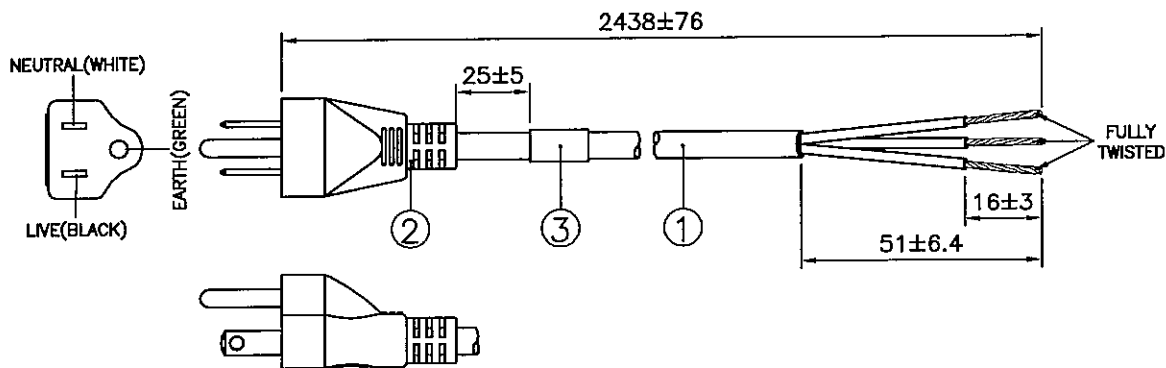

DRAWING NUMBER: 1108624
 REVISION: E

CABLE CUTTING
 CABLE SOURCE :
 1. TA TUN(DONG GUAN).

ASSEMBLY :

Notes :

1. ALL DIMENSIONS IN mm.
2. PLUG MARKING : REFER TO MARKING DRAWING NO. : VP-0108R.
3. PLUG DETAILS : REFER TO PRODUCT DRAWING NO. : P-0044.
4. LABEL DETAILS : REFER TO LABEL DRAWING NO. : VL-0234.
5. THIS PART CAN BE MANUFACTURED AT ANY LOCATION WHICH HAS SAFETY APPROVAL.

REV.	ECR REF. NO.	DESCRIPTION	DATE
D	120243	REMOVE CABLE SOURCE 'YONGTAI'.	15/05/12
E	150232	CHANGE PLUG MARKING DWG. NO. FM. 'VP-0108' TO 'VP-0108R'.	15/05/15

4	8" PE TIE BLK	6310062	1
3	PRINTED LABEL	VL-0234	1
	IP40G NL792B BLK	4100017	-
2	MOLDED PLUG PS204 (10A 125V)	PS204-R	1
1	SJO 18/3 90 BWC BLK (16/0.254/COTTON FILLER)	1921006	2.438M

S/N	DESCRIPTION	ITEM NUMBER	QTY
TITLE : NORTH-AMERICAN POWER SUPPLY CORD (CS-LF0001)		PAGE : 1/2	
CUSTOMER : VNA/VOLEX INC		HG12-023-07	
CUSTOMER PART NUMBER : 17408 10 B1		DWG. TYPE	
F/G CODE : 17408 10 B1		SPEC NO.: --- OED	

2	CARTON PAPER 550X305MM	901024	0.06
1	DYSON C/BOX 562X324X200MM	901184	0.02
S/N	DESCRIPTION	ITEM NUMBER	QTY
REVISION	E	TITLE : PACKAGING SPEC.	
PAGE	2/2		
SCALE	N.T.S.		
REFERENCE :		Volex (Asia) Pte Ltd	
DESCRIPTION : CARTON BOX		<small>Confidential property of Volex. Information contained herein shall not be disclosed to others, reproduced or used for any other purposes except as authorized in writing by an authorized official of Volex Asia.</small>	