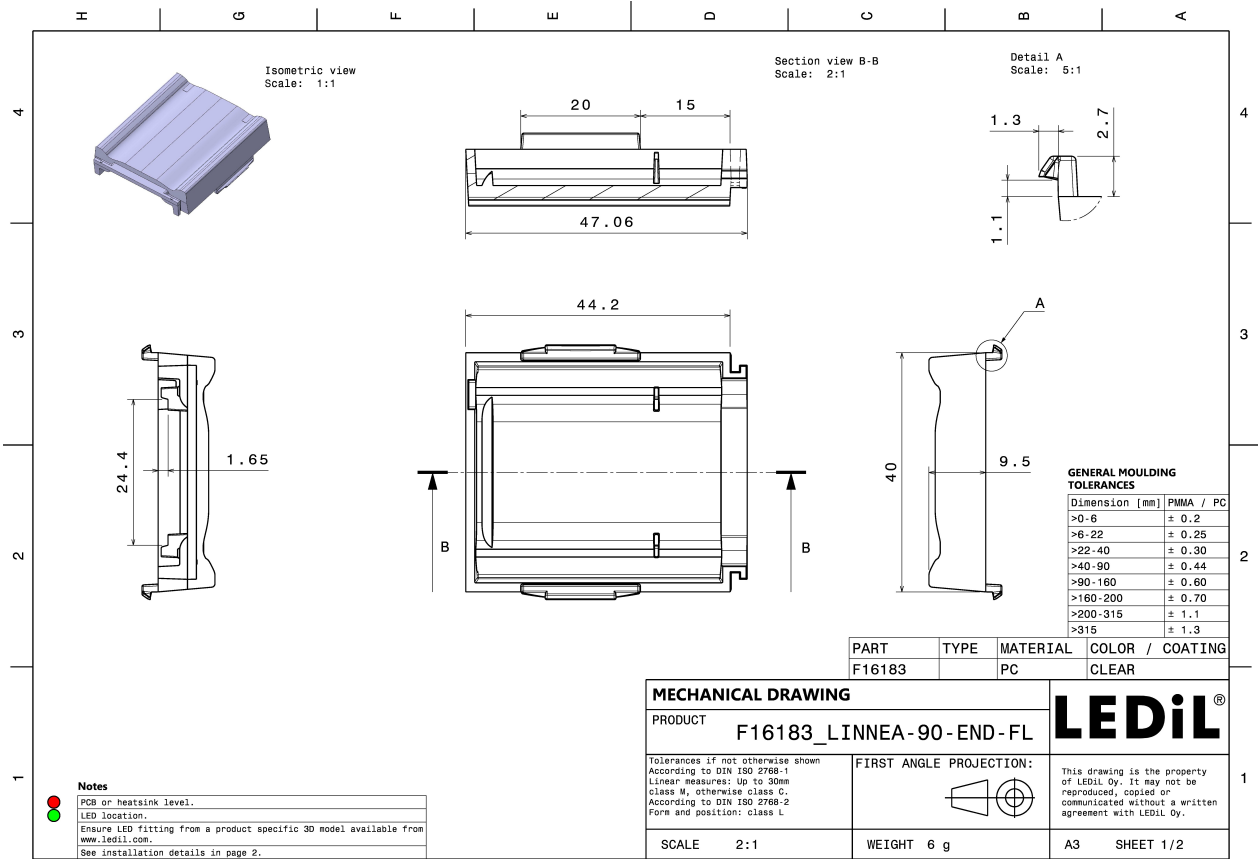

### TECHNICAL SPECIFICATIONS:

Dimensions	40.0 x 44.0 mm
Height	9.5 mm
Fastening	clips
ROHS compliant	yes ⓘ

### ORDERING INFORMATION:

Component	Qty in box	MOQ	MPQ	Box weight (kg)
F16183_LINNEA-90-END-FL » Box size: 398 x 298 x 265 mm	972	54	54	7.9