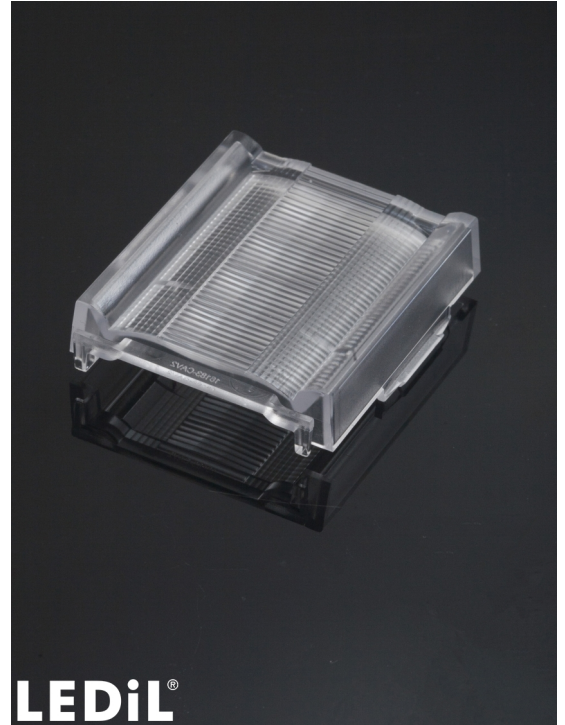

## LINNEA-90-END-FL

Long, female end cap compatible with LINNEA-90

### TECHNICAL SPECIFICATIONS:

Dimensions	40.0 x 44.0 mm
Height	9.5 mm
Fastening	clips
ROHS compliant	yes ⓘ

### MATERIAL SPECIFICATIONS:

Component	Type	Material	Colour	Finish
LINNEA-90-END-FL	Accessory	PC	clear	