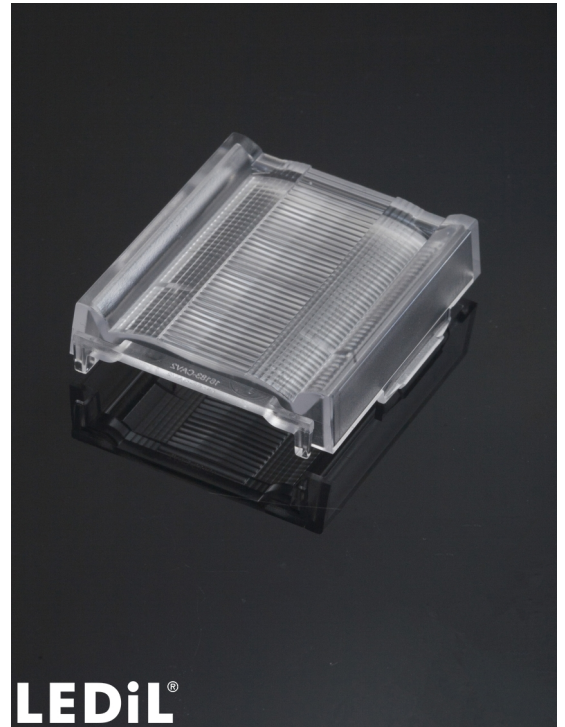

## LINNEA-90-END-FL

Long, female end cap compatible with LINNEA-90

### TECHNICAL SPECIFICATIONS:

Dimensions	40.0 x 44.0 mm
Height	9.5 mm
Fastening	clips
ROHS compliant	yes ⓘ

### MATERIAL SPECIFICATIONS:

Component	Type	Material	Colour	Finish
LINNEA-90-END-FL	Accessory	PC	clear	

### ORDERING INFORMATION:

Component	Qty in box	MOQ	MPQ	Box weight (kg)
F16183_LINNEA-90-END-FL » Box size: 398 x 298 x 265 mm	972	54	54	7.9