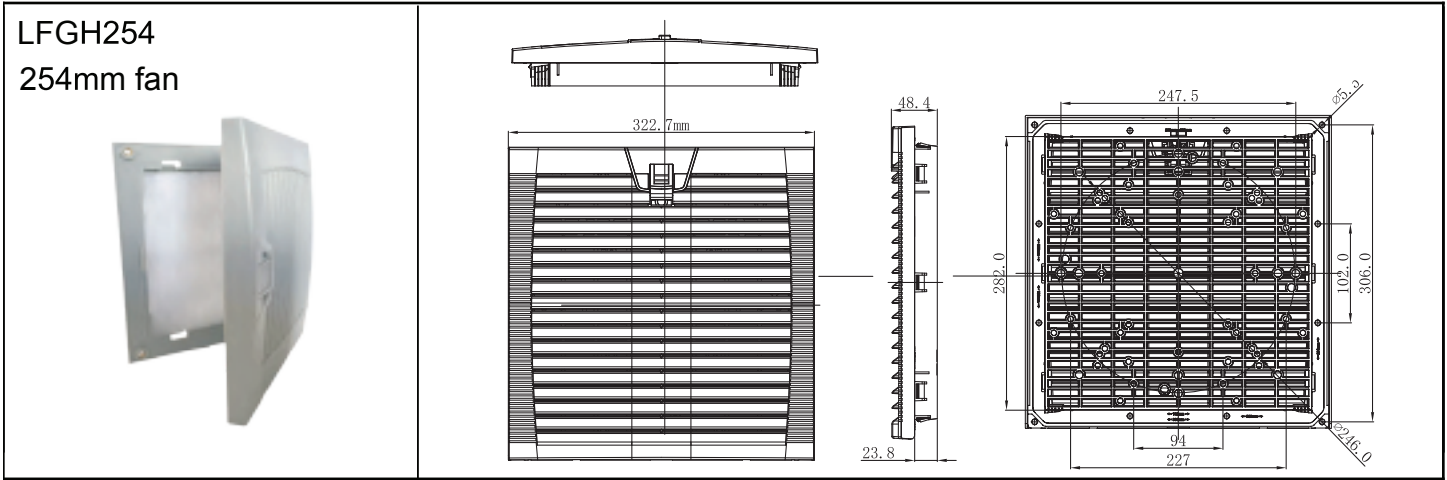

Louvered Fan Guards (hinged type)

Easy Access to Media

Part Number	LFG254
Frame Description	ABS Resin - flame resistant UL94V-0, with UV protection. Vents with screens at 45-degree angle. Includes high foam sealing edge - protection grade IP44-IP54. Snap-fit or screw mount.
Filter Mesh Material	Nylon Fiber - Synthetic Resin, filters to 8 microns.
Color	Gray is standard. Black is available upon request. Minimums may apply.
Matching Series	OA200AN, OA254AN, OA254AP, OA2543AN, OA2547AN, OD254AP
Hardware	1 bag - 6 ea. M4x8, washer, lock washer 1 bag - 4 ea. M4x12, nut, star washer 1 bag - 4 ea. M6x12, washer, lock washer

PANEL CUTOUT