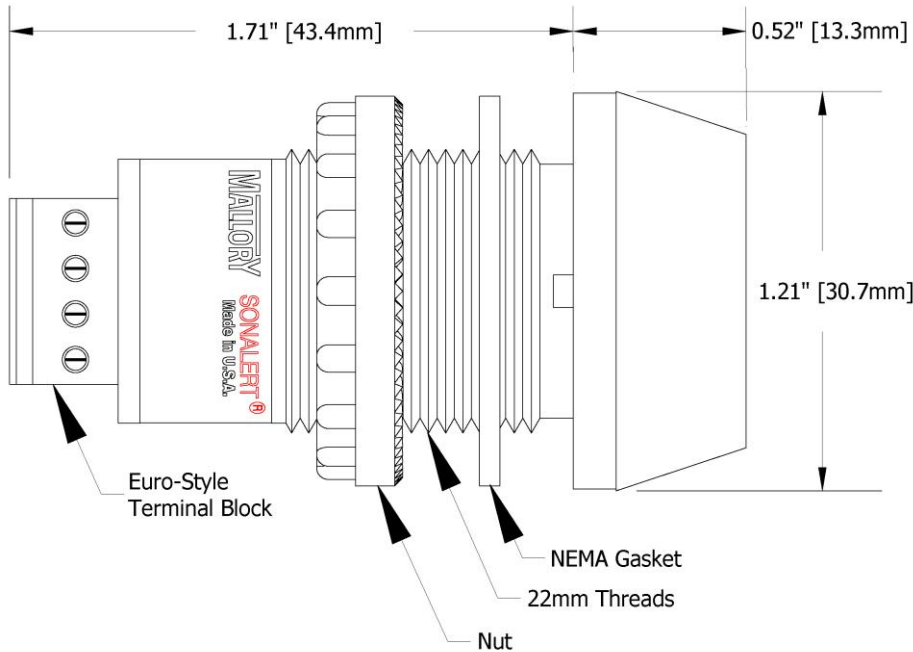

MALLORY

MALLORY SONALERT PRODUCTS, INC.

Product APPLICATION Guide

22mm Panel Alarms with Terminal Block Continuous & Pulsing Tones

KEY FEATURES:

- Fits Standard 22mm Panel Hole
- Continuous & Pulsing Tones
- Voltages from 6 Vdc to 120 Vac
- Sound Levels up to 95 dB @ 2 ft.
- cUL Approved; RoHS Compliant
- NEMA 3R/4X/12; IP-66
- CSA C22.2 No. 94
- Terminal Block Termination:
 - Finger Proof Safe Handling
 - Prevents Shock & Shorting
 - Saves Assembly Time & Labor

Continued →

Part Number Structure

ZA 016 L D CT

Series: **ZA** = 22mm

Maximum Voltage:

016 = 6 - 16; **028** = 16 - 28; **048** = 28 - 48; **120** = 48 - 120

Sound Level:

L = Loud (85 - 95 dB @ 2 ft); **M** = Medium (75 - 85 dB @ 2 ft)

S = Soft (65 - 75 dB @ 2 ft)

Voltage Type: **D** = DC Only; **A** = AC or DC

Function:

CT = Continuous Tone; **FP1** = Fast Pulse; **MP1** = Medium Pulse

SP1 = Slow Pulse; **DP2** = Fast Double Pulse; **DP3** = Slow Double Pulse