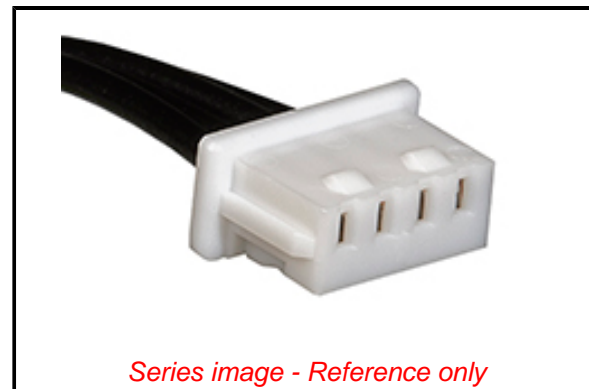

PLEASE CHECK WWW.MOLEX.COM FOR LATEST PART INFORMATION

Part Number: [0151340406](#)
Status: **Active**
Overview: [PicoBlade Connector System](#)
Description: PicoBlade-to-PicoBlade Off-the-Shelf (OTS) Cable Assembly, Single Row, 600.00mm Length, 4 Circuits, Natural

Documents:

[3D Model](#) [RoHS Certificate of Compliance (PDF)](#)
[Drawing (PDF)](#) [Product Literature (PDF)](#)

General

Product Family	Cable Assemblies
Series	15134
Application	Signal, Wire-to-Board, Wire-to-Wire
Assembly Configuration	Dual Ended Connectors
Connector to Connector	PicoBlade-to-PicoBlade
Overmolded	No
Overview	PicoBlade Connector System
Product Literature Order No	987651-6143
Product Name	PicoBlade
Type	Discrete Wire Assembly
UPC	889056870887

Physical

Cable Length	600.00mm
Circuits (Loaded)	4
Color - Resin	Natural
Gender	Female-Female
Lock to Mating Part	Yes
Material - Metal	Phosphor Bronze
Material - Plating Mating	Tin
Material - Plating Termination	Tin
Material - Resin	Polyester
Net Weight	4.000/g
Number of Rows	1
Packaging Type	Bag
Pitch - Mating Interface	1.25mm
Plating min - Mating	0.889µm
Plating min - Termination	0.914µm
Single Ended	No
Termination Interface: Style	Crimp or Compression
Wire Insulation Diameter	0.90mm
Wire Size AWG	28
Wire/Cable Type	UL 1061

Electrical

Current - Maximum per Contact	1.0A
Voltage - Maximum	125V

Material Info

Reference - Drawing Numbers

Sales Drawing	2012341356-000

Series image - Reference only

EU ELV

Not Relevant

EU RoHS

Compliant

REACH SVHC

Not Contained Per - ED/71/2019 (16 July 2019)

Halogen-Free

Status

Not Low-Halogen

For more information, please visit [Contact US](#)

China ROHS

ELV

RoHS Phthalates

China RoHS

Green Image

Not Relevant

Not Contained

Search Parts in this Series

[15134 Series](#)

Mates With

PicoBlade Header [53261](#) , [53047](#) , [53398](#) , [53048](#)
PicoBlade Plug Housing [51047](#)