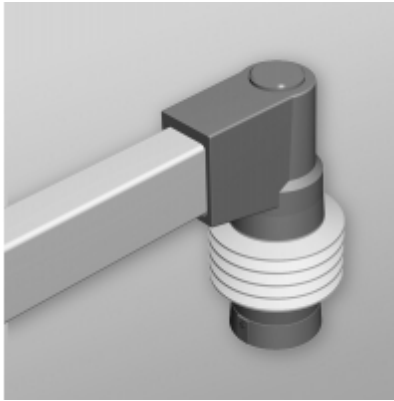

# Tara Plus Tilt Elbow Coupling *TPSSTEC Series*

- Attaches to enclosure.
- Accepts 60x40mm rectangular tube parallel to enclosure top/bottom.
- Die-cast Aluminum G Al Si 12.
- Rotates 300°.
- Features an adjustable tilt. mechanism up to 35°.