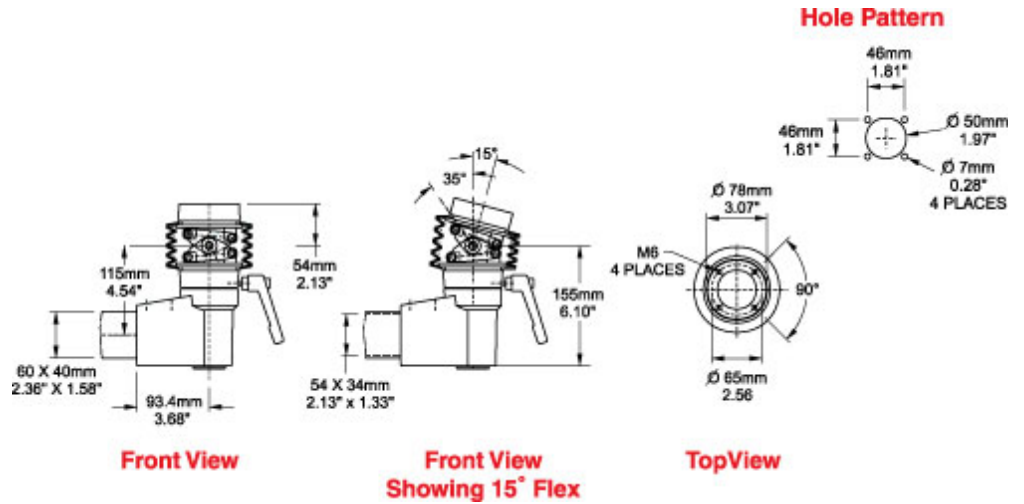

# Tara Plus Tilt Elbow Coupling *TPSSTEC Series*

- Attaches to enclosure.
- Accepts 60x40mm rectangular tube parallel to enclosure top/bottom.
- Die-cast Aluminum G Al Si 12.
- Rotates 300°.
- Features an adjustable tilt. mechanism up to 35°.