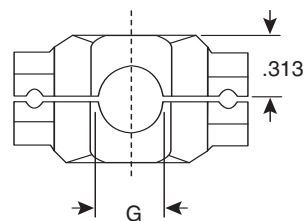

Metal Locking Hoods

156-4109, 156-4115, 156-4125

Metal Locking Hoods

Inside View

Dimensions: In.

Mouser Stock No.	Shell Size	Dimensions In.						
		A	B	C	D	E	F	G
156-4109	DB9	.778	.472	.984	1.22	1.85	.614	.276
156-4115	DB15	1.10	.571	1.31	1.57	1.89	.622	.394
156-4125	DB25	1.63	.630	1.85	2.11	1.89	.630	.394