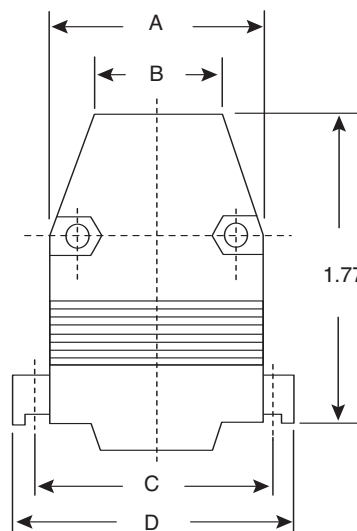

# Metal Locking Hoods

156-4109, 156-4115, 156-4125

Metal Locking Hoods

Inside View

Dimensions: In.

Mouser Stock No.	Shell Size	Dimensions In.						
		A	B	C	D	E	F	G
156-4109	DB9	.778	.472	.984	1.22	1.85	.614	.276
156-4115	DB15	1.10	.571	1.31	1.57	1.89	.622	.394
156-4125	DB25	1.63	.630	1.85	2.11	1.89	.630	.394

KC-300681

156-4109, 156-4115, 156-4125