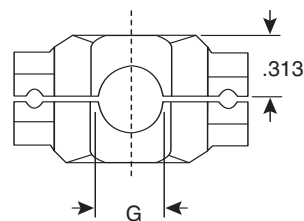

# Metal Locking Hoods

156-4109, 156-4115, 156-4125

Metal Locking Hoods

Inside View

Dimensions: In.

Mouser Stock No.	Shell Size	Dimensions In.						
		A	B	C	D	E	F	G
156-4109	DB9	.778	.472	.984	1.22	1.85	.614	.276
156-4115	DB15	1.10	.571	1.31	1.57	1.89	.622	.394
156-4125	DB25	1.63	.630	1.85	2.11	1.89	.630	.394