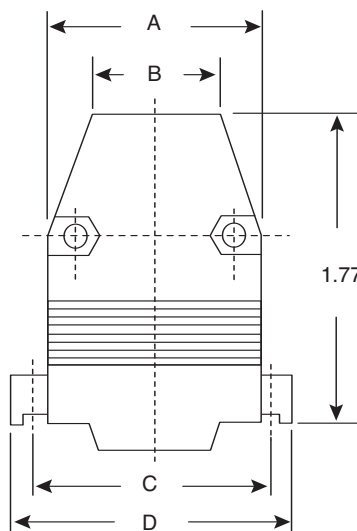

Metal Locking Hoods

156-4109, 156-4115, 156-4125

Metal Locking Hoods

Inside View

Dimensions: In.

Mouser Stock No.	Shell Size	Dimensions In.						
		A	B	C	D	E	F	G
156-4109	DB9	.778	.472	.984	1.22	1.85	.614	.276
156-4115	DB15	1.10	.571	1.31	1.57	1.89	.622	.394
156-4125	DB25	1.63	.630	1.85	2.11	1.89	.630	.394

KC-300681

156-4109, 156-4115, 156-4125