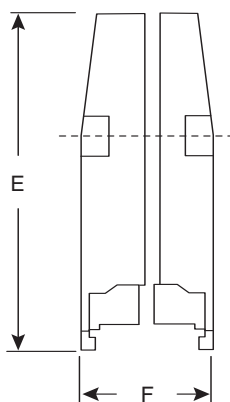

Metal Locking Hoods

156-4109, 156-4115, 156-4125

Metal Locking Hoods

Inside View

Dimensions: In.

Mouser Stock No.	Shell Size	Dimensions In.						
		A	B	C	D	E	F	G
156-4109	DB9	.778	.472	.984	1.22	1.85	.614	.276
156-4115	DB15	1.10	.571	1.31	1.57	1.89	.622	.394
156-4125	DB25	1.63	.630	1.85	2.11	1.89	.630	.394

SPECIFICATIONS	
Type:	All metal, FRI/EMI shielded, straight cable exit
Finish:	Clear zinc, chromate finish
Material:	Zinc alloy

Date Last Revised: 5-9-05

Available from Mouser Electronics
1-800-346-6873
www.mouser.com

KC-300681

156-4109, 156-4115, 156-4125