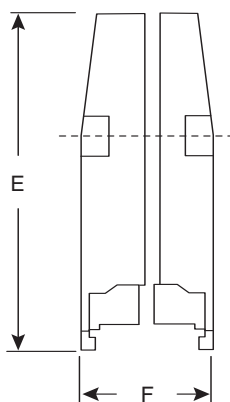

# Metal Locking Hoods

156-4109, 156-4115, 156-4125

Metal Locking Hoods

Inside View

Dimensions: In.

Mouser Stock No.	Shell Size	Dimensions In.						
		A	B	C	D	E	F	G
156-4109	DB9	.778	.472	.984	1.22	1.85	.614	.276
156-4115	DB15	1.10	.571	1.31	1.57	1.89	.622	.394
156-4125	DB25	1.63	.630	1.85	2.11	1.89	.630	.394

SPECIFICATIONS	
Type:	All metal, FRI/EMI shielded, straight cable exit
Finish:	Clear zinc, chromate finish
Material:	Zinc alloy

Date Last Revised: 5-9-05

Available from Mouser Electronics  
1-800-346-6873  
www.mouser.com

KC-300681

156-4109, 156-4115, 156-4125