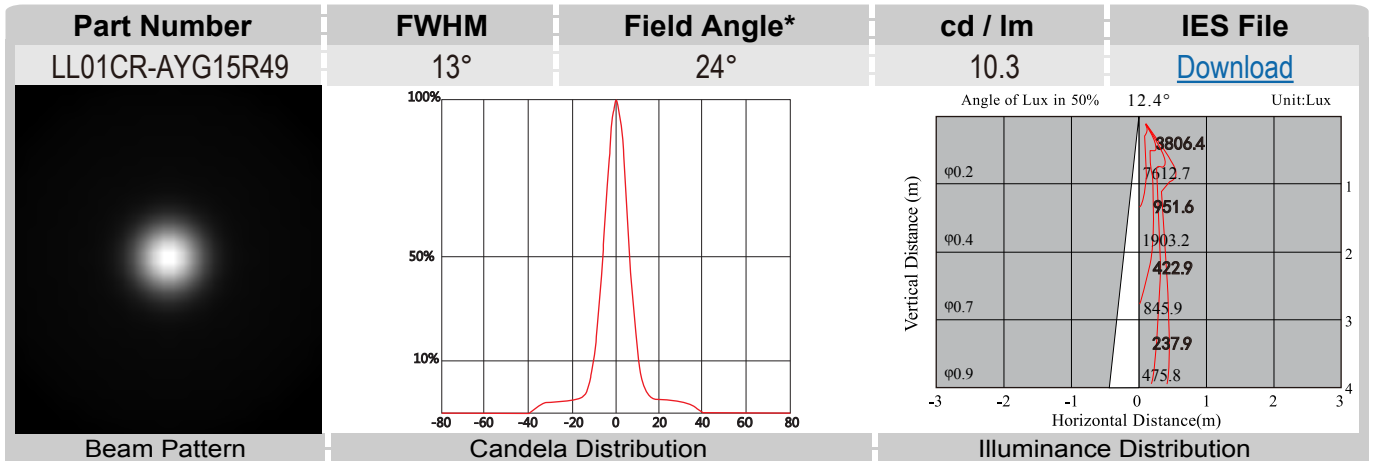

## Optical Specifications

CXA15xx

Note: (1) All the results of analysis are based on 0 degrees of elevation.  
 (2) Tolerance:  $\pm 10\%$ .  
 (3) Led Luminous Flux(lm): 740( $\pm 5\%$ ).

\*The Field Angle is the angle between the two directions opposed to each other over the beam axis for which the luminous intensity is 10% that of the maximum luminous intensity.  
 \*This testing result is obtained through testing the popular rank LED samples which provided by the original manufacturer. Hence, the testing results would be varied as the users choose same LED model but different rank.