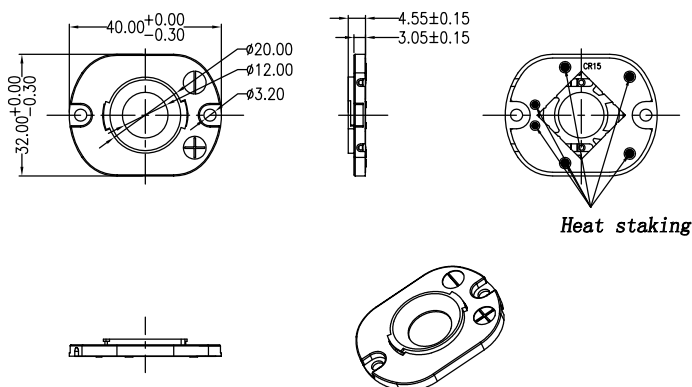

## Mechanical Specification

### 1. Fixing method

 Glue

 Screw

 Tape

 Fixing-ring

 Frame

Note: (1) All dimensions are in mm.  
 (2) All tolerance are  $\pm 0.15$  mm unless otherwise specified.

### 2. Reflector dimension

### 4. Connector dimension