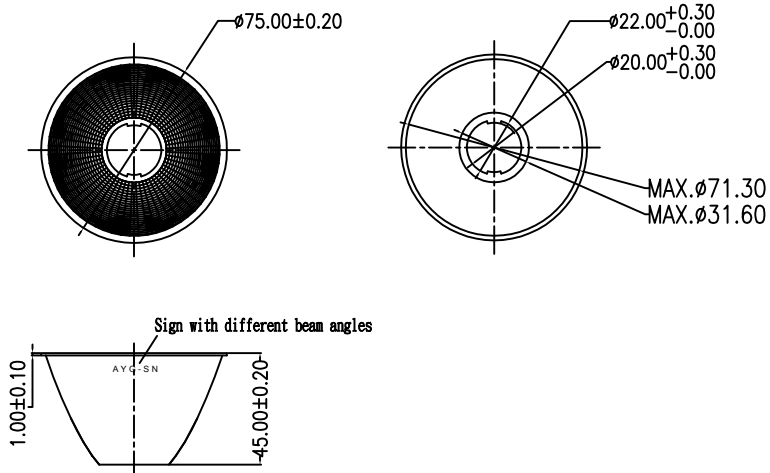

## Optical Specifications

CXA15xx

Note: (1) All the results of analysis are based on 0 degrees of elevation.  
 (2) Tolerance:  $\pm 10\%$ .  
 (3) Led Luminous Flux(lm): 740( $\pm 5\%$ ).

\*The Field Angle is the angle between the two directions opposed to each other over the beam axis for which the luminous intensity is 10% that of the maximum luminous intensity.  
 \*This testing result is obtained through testing the popular rank LED samples which provided by the original manufacturer. Hence, the testing results would be varied as the users choose same LED model but different rank.

## Mechanical Specification

### 1. Fixing method

 Glue

 Screw

 Tape

 Fixing-ring

 Frame

Note: (1) All dimensions are in mm.  
 (2) All tolerance are  $\pm 0.15$  mm unless otherwise specified.

### 2. Reflector dimension