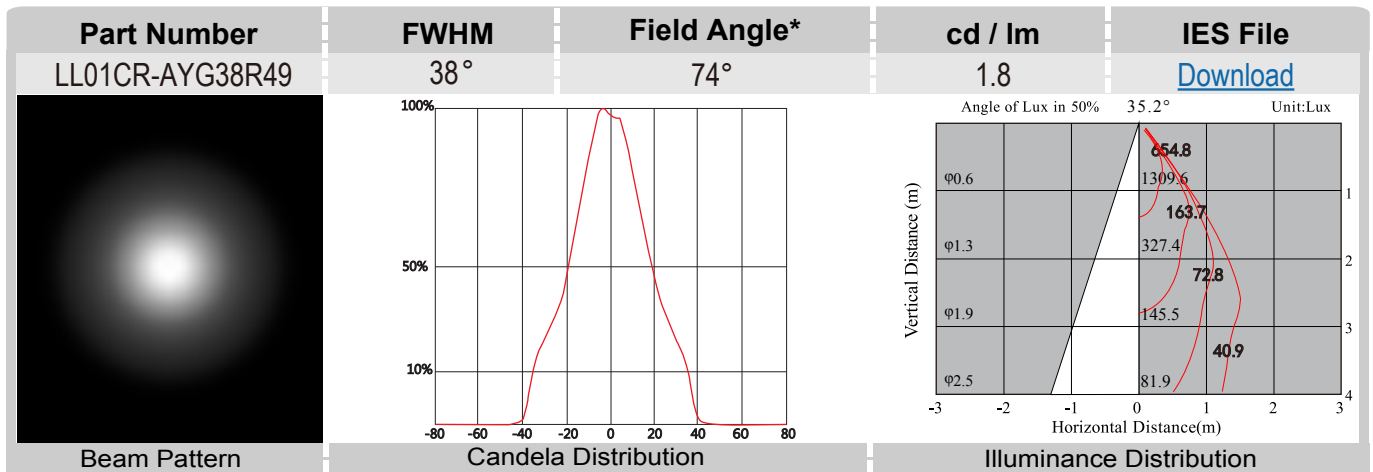

## Optical Specifications

CXA15xx

Note: (1) All the results of analysis are based on 0 degrees of elevation.  
 (2) Tolerance:  $\pm 10\%$ .  
 (3) Led Luminous Flux(lm): 740( $\pm 5\%$ ).

\*The Field Angle is the angle between the two directions opposed to each other over the beam axis for which the luminous intensity is 10% that of the maximum luminous intensity.  
 \*This testing result is obtained through testing the popular rank LED samples which provided by the original manufacturer. Hence, the testing results would be varied as the users choose same LED model but different rank.