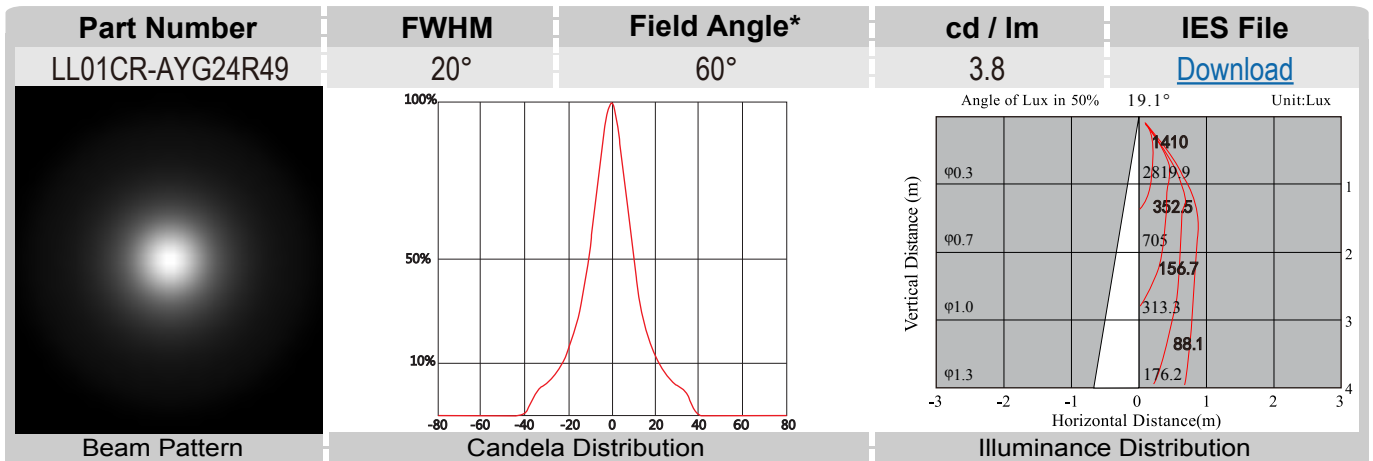

## Optical Specifications

CXA15xx

Note: (1) All the results of analysis are based on 0 degrees of elevation.  
 (2) Tolerance:  $\pm 10\%$ .  
 (3) Led Luminous Flux(lm): 740( $\pm 5\%$ ).

\*The Field Angle is the angle between the two directions opposed to each other over the beam axis for which the luminous intensity is 10% that of the maximum luminous intensity.  
 \*This testing result is obtained through testing the popular rank LED samples which provided by the original manufacturer. Hence, the testing results would be varied as the users choose same LED model but different rank.