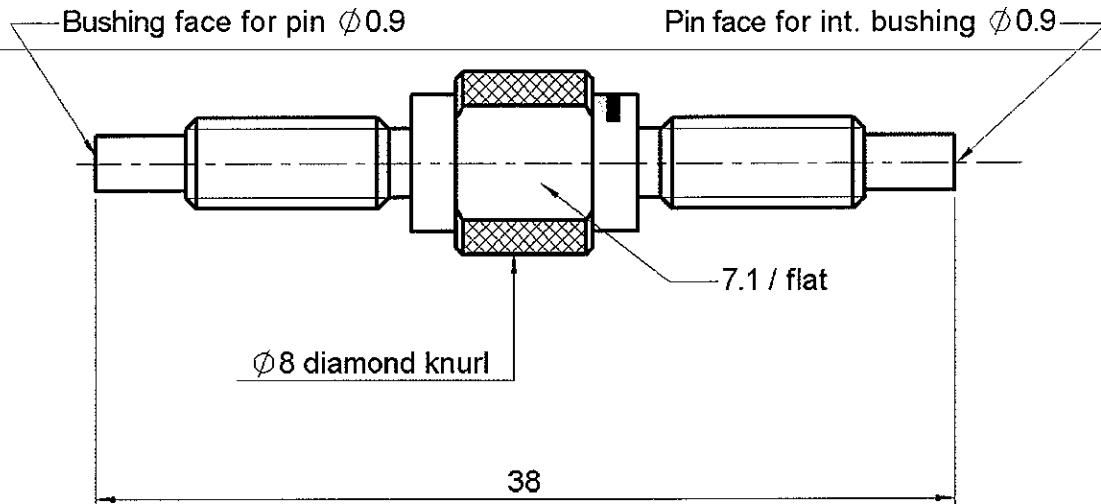

SOLDERING POSITIONER (CENTER CONTACT)

R282.744.220

FOR SMA

Series : **OUT**

TO BE USED WITH ASSEMBLY JIG : R282.740.000

Issue : 0044 B

In the effort to improve our products, we reserve the right to make changes judged to be necessary.