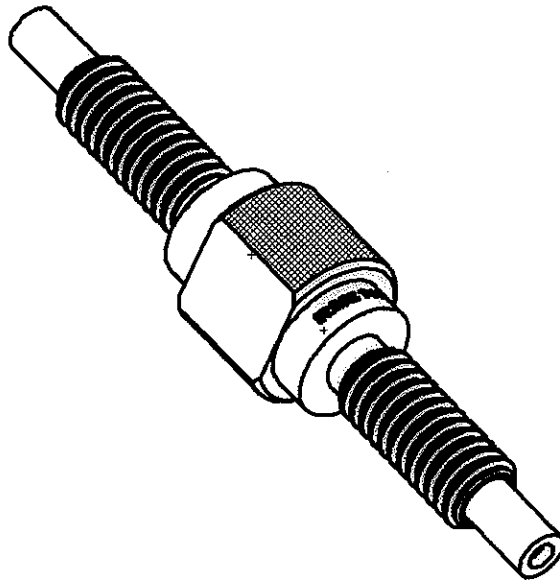

SOLDERING POSITIONER (CENTER CONTACT)

R282.744.220

FOR SMA

Series : **OUT**

TO BE USED WITH ASSEMBLY JIG : R282.740.000

Issue : 0044 B

In the effort to improve our products, we reserve the right to make changes judged to be necessary.