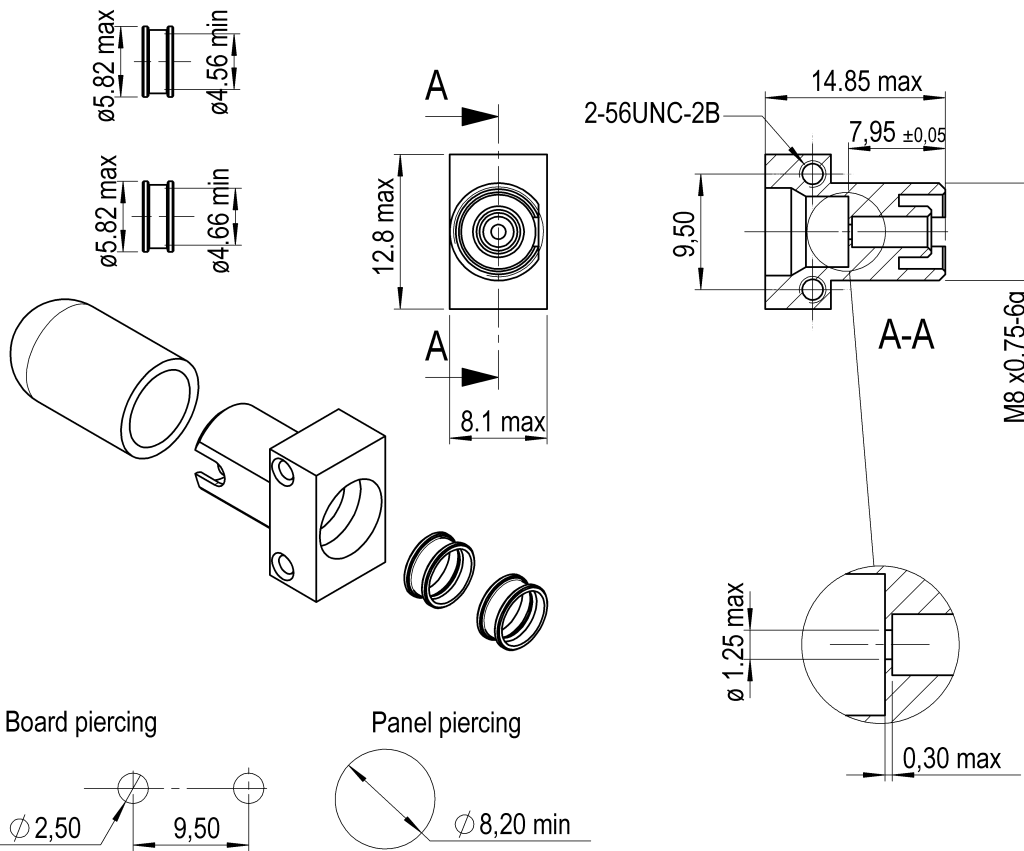

Title : EMPTY RECEPTACLE FOR TO18-TO46 ACTIVE DEVICES

Series
FC

Issue
02/02/95

Page
1/1

Dimensions : mm

Board piercing

Panel piercing

GENERAL

- TYPE :
- IEC 874-7 type FC
 - Screw thread coupling
 - PCB mounting and panel mounting
 - Keyed for consistent coupling

NOTE : To be used with FCPC multimode plugs

CHARACTERISTICS (Dependent on fiber or cable construction)