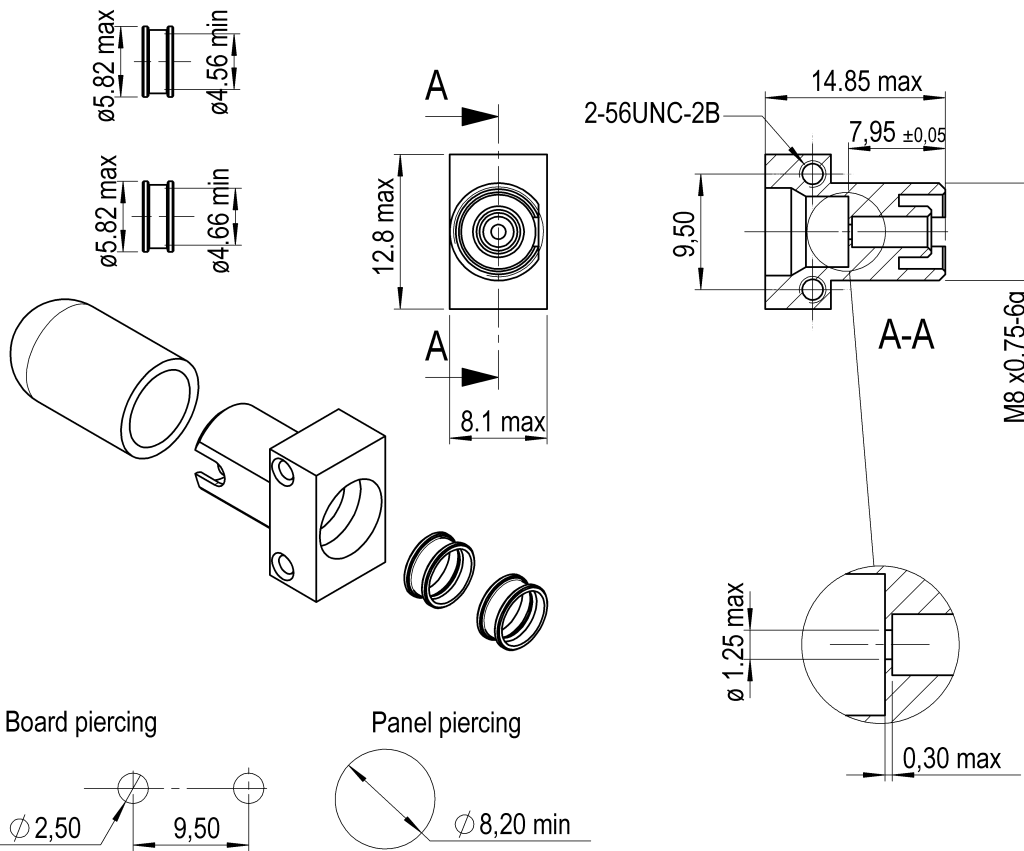

Title : EMPTY RECEPTACLE FOR TO18-TO46 ACTIVE DEVICES

Series
FC

Issue
02/02/95

Page
1/1

Dimensions : mm

GENERAL

- TYPE :
- IEC 874-7 type FC
 - Screw thread coupling
 - PCB mounting and panel mounting
 - Keyed for consistent coupling

NOTE : To be used with FCPC multimode plugs

CHARACTERISTICS (Dependent on fiber or cable construction)

- ELECTRICAL : Depends on components
- OPTICAL : Coupling efficiency depends on fibre and active device used
- OPTOELECTRONICAL : Depends on components
- MECHANICAL : Mechanical endurance 1000 matings
Vibration 10/55Hz – 10g
- ENVIRONMENTAL : Climatic category 20/80/4