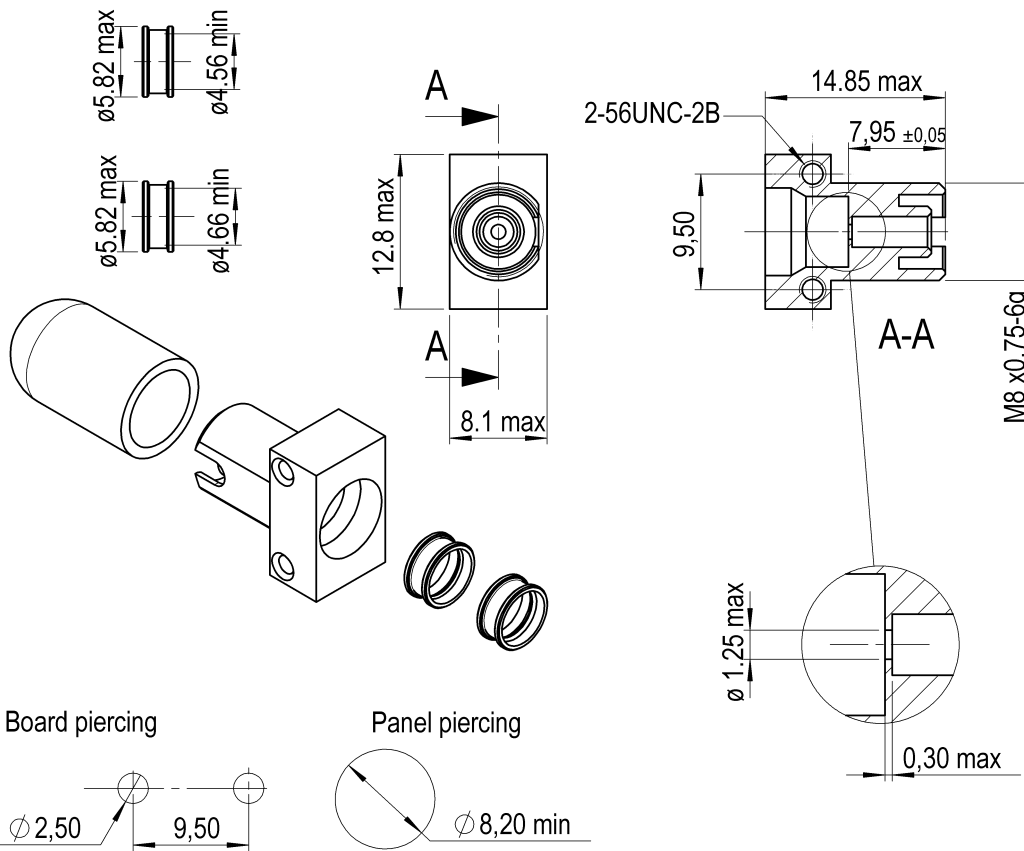

Title : EMPTY RECEPTACLE FOR TO18-TO46 ACTIVE DEVICES

Series  
FC

Issue  
02/02/95

Page  
1/1

Dimensions : mm

**GENERAL**

- TYPE :
- IEC 874-7 type FC
  - Screw thread coupling
  - PCB mounting and panel mounting
  - Keyed for consistent coupling

NOTE : To be used with FCPC multimode plugs

**CHARACTERISTICS (Dependent on fiber or cable construction)**

- ELECTRICAL : Depends on components
- OPTICAL : Coupling efficiency depends on fibre and active device used
- OPTOELECTRONICAL : Depends on components
- MECHANICAL : Mechanical endurance 1000 matings  
Vibration 10/55Hz – 10g
- ENVIRONMENTAL : Climatic category 20/80/4