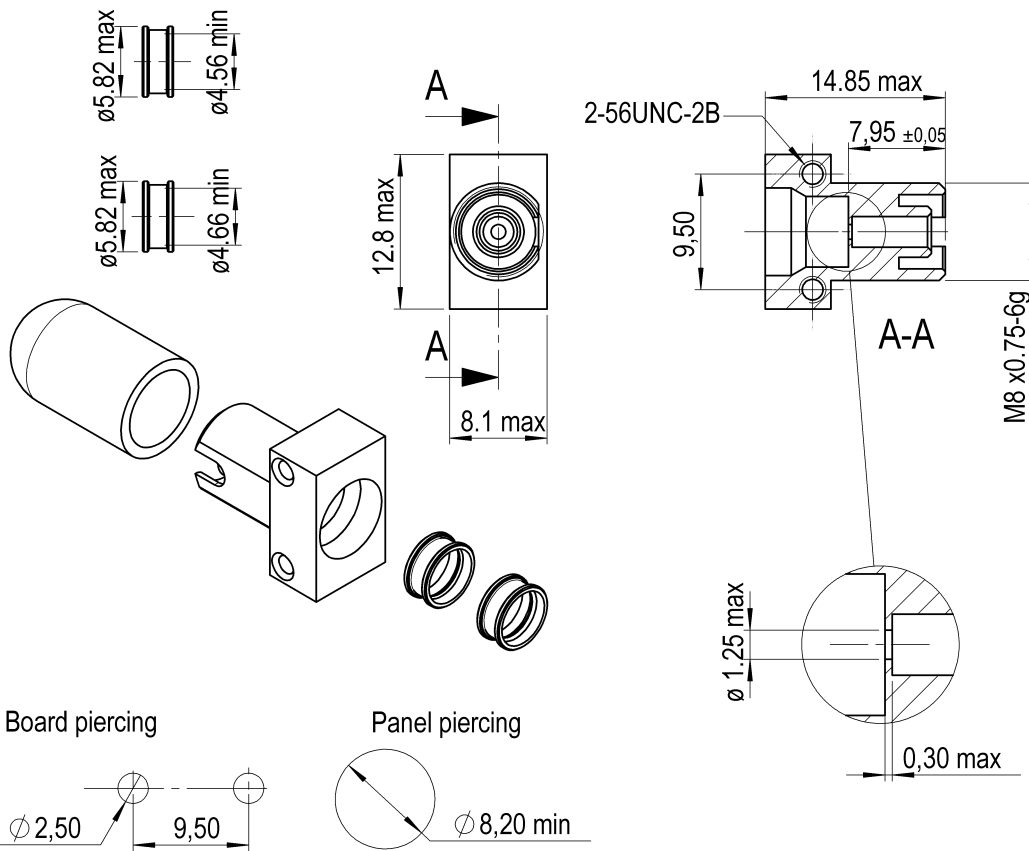

Title : EMPTY RECEPTACLE FOR TO18-TO46 ACTIVE DEVICES

Series
FC

Issue
02/02/95

Page
1/1

Dimensions : mm

GENERAL

- TYPE :
- IEC 874-7 type FC
 - Screw thread coupling
 - PCB mounting and panel mounting
 - Keyed for consistent coupling

NOTE : To be used with FCPC multimode plugs

CHARACTERISTICS (Dependent on fiber or cable construction)

- ELECTRICAL : Depends on components
- OPTICAL : Coupling efficiency depends on fibre and active device used
- OPTOELECTRONICAL : Depends on components
- MECHANICAL : Mechanical endurance 1000 matings
Vibration 10/55Hz – 10g
- ENVIRONMENTAL : Climatic category 20/80/4