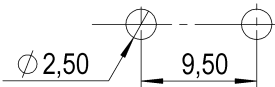

Title : EMPTY RECEPTACLE FOR TO18-TO46 ACTIVE DEVICES

Series  
FC

Issue  
02/02/95

Page  
1/1

Dimensions : mm

Board piercing

Panel piercing

**GENERAL**