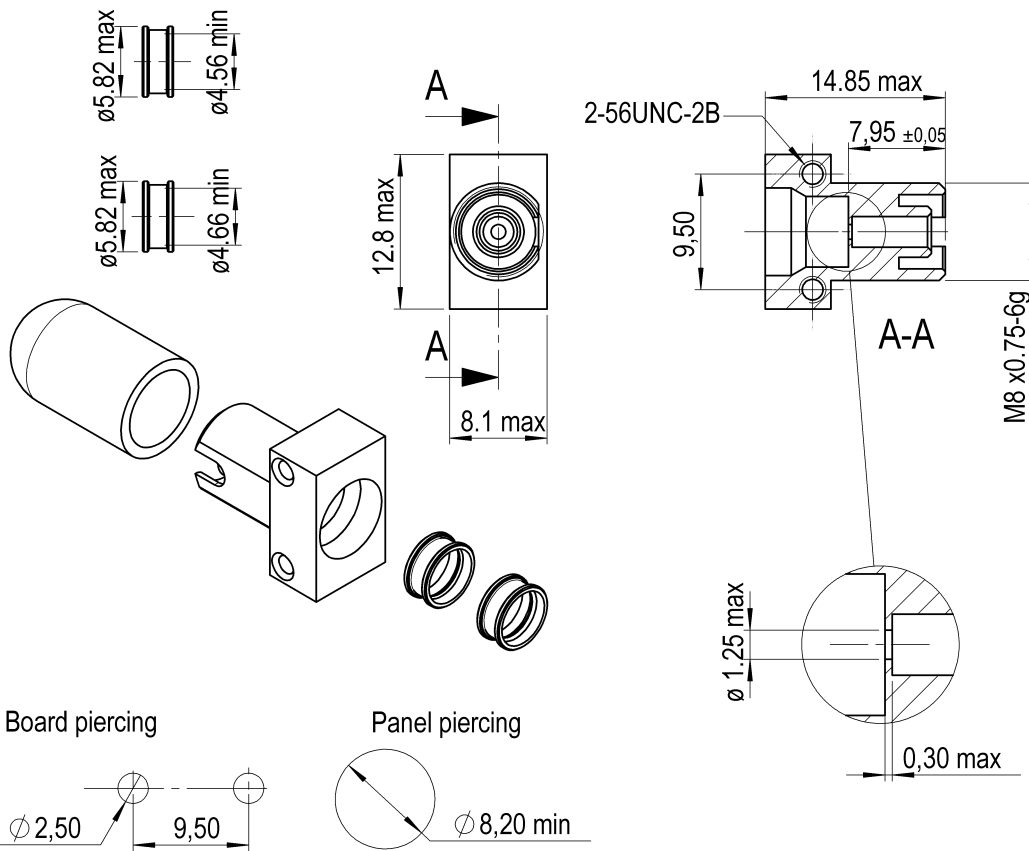

Title : EMPTY RECEPTACLE FOR TO18-TO46 ACTIVE DEVICES

Series  
FC

Issue  
02/02/95

Page  
1/1

Dimensions : mm

**GENERAL**

- TYPE :
- IEC 874-7 type FC
  - Screw thread coupling
  - PCB mounting and panel mounting
  - Keyed for consistent coupling

NOTE : To be used with FCPC multimode plugs

**CHARACTERISTICS (Dependent on fiber or cable construction)**

- ELECTRICAL : Depends on components
- OPTICAL : Coupling efficiency depends on fibre and active device used
- OPTOELECTRONICAL : Depends on components
- MECHANICAL : Mechanical endurance 1000 matings  
Vibration 10/55Hz – 10g
- ENVIRONMENTAL : Climatic category 20/80/4