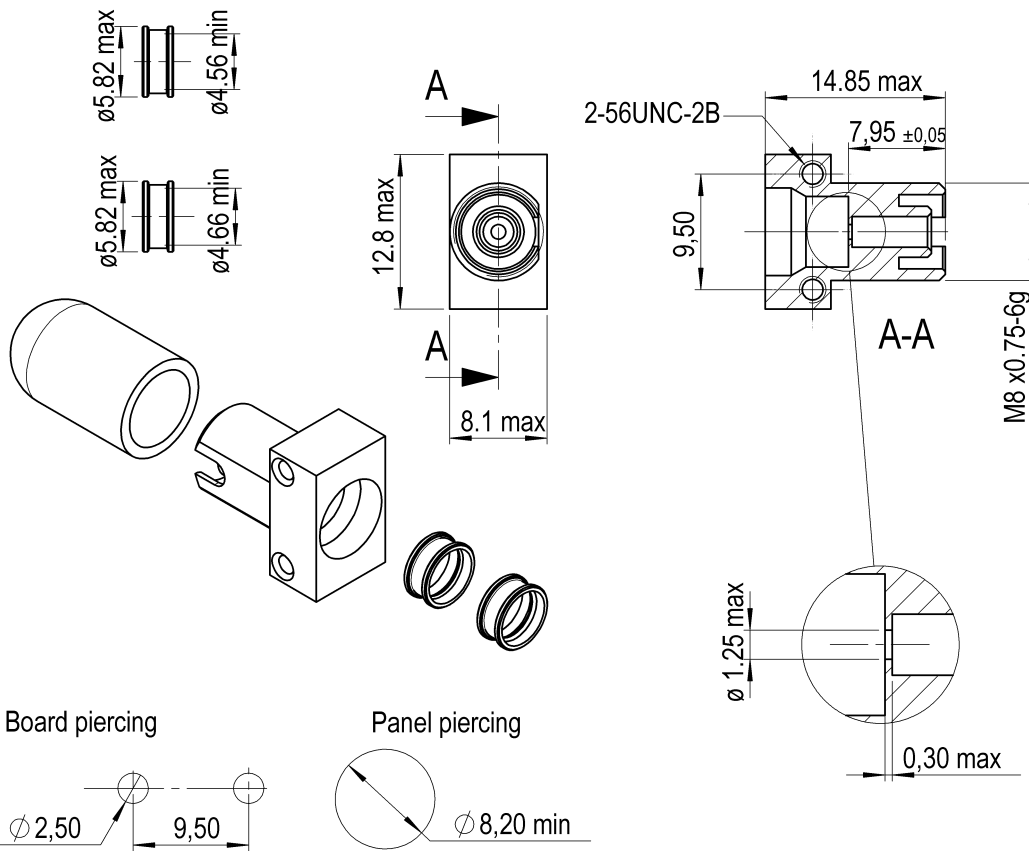

Title : EMPTY RECEPTACLE FOR TO18-TO46 ACTIVE DEVICES

Series  
FC

Issue  
02/02/95

Page  
1/1

Dimensions : mm

Board piercing

Panel piercing

**GENERAL**

- TYPE :
- IEC 874-7 type FC
  - Screw thread coupling
  - PCB mounting and panel mounting
  - Keyed for consistent coupling

NOTE : To be used with FCPC multimode plugs

**CHARACTERISTICS (Dependent on fiber or cable construction)**