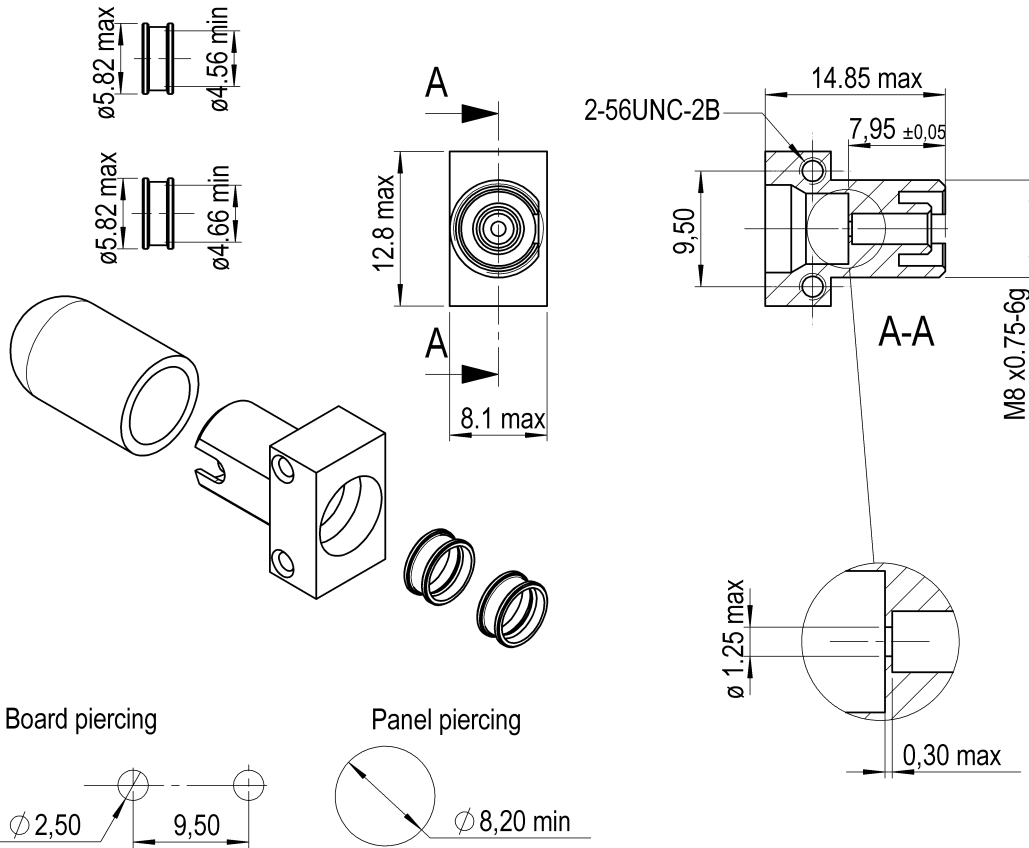

Title : EMPTY RECEPTACLE FOR TO18-TO46 ACTIVE DEVICES

Series
FC

Issue
02/02/95

Page
1/1

Dimensions : mm

Board piercing

Panel piercing

GENERAL

- TYPE :
- IEC 874-7 type FC
 - Screw thread coupling
 - PCB mounting and panel mounting
 - Keyed for consistent coupling

NOTE : To be used with FCPC multimode plugs

CHARACTERISTICS (Dependent on fiber or cable construction)