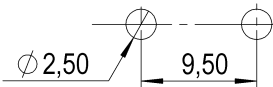

Title : EMPTY RECEPTACLE FOR TO18-TO46 ACTIVE DEVICES

Series
FC

Issue
02/02/95

Page
1/1

Dimensions : mm

Board piercing

Panel piercing

GENERAL