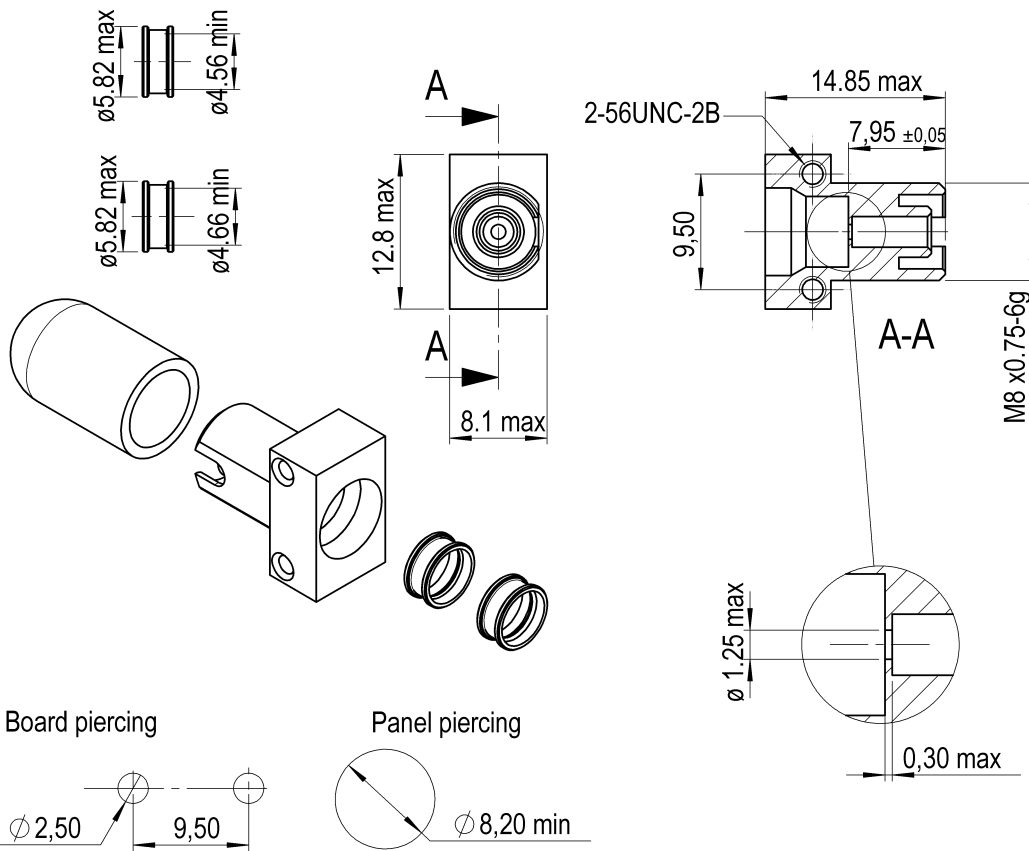

Title : EMPTY RECEPTACLE FOR TO18-TO46 ACTIVE DEVICES

Series
FC

Issue
02/02/95

Page
1/1

Dimensions : mm

Board piercing

Panel piercing

GENERAL

- TYPE :
- IEC 874-7 type FC
 - Screw thread coupling
 - PCB mounting and panel mounting
 - Keyed for consistent coupling

NOTE : To be used with FCPC multimode plugs

CHARACTERISTICS (Dependent on fiber or cable construction)