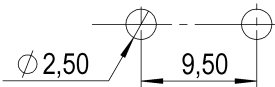

Title : EMPTY RECEPTACLE FOR TO18-TO46 ACTIVE DEVICES

Series
FC

Issue
02/02/95

Page
1/1

Dimensions : mm

Board piercing

Panel piercing

GENERAL