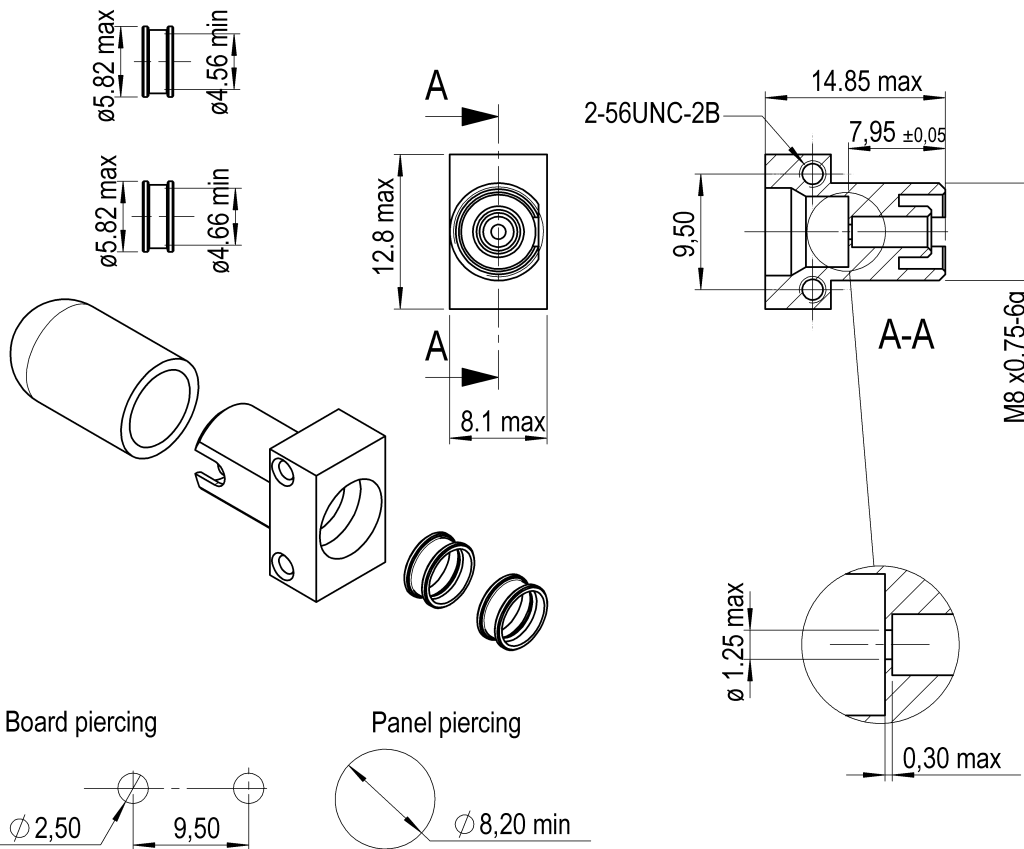

Title : EMPTY RECEPTACLE FOR TO18-TO46 ACTIVE DEVICES

Series  
FC

Issue  
02/02/95

Page  
1/1

Dimensions : mm

Board piercing

Panel piercing

**GENERAL**

- TYPE :
- IEC 874-7 type FC
  - Screw thread coupling
  - PCB mounting and panel mounting
  - Keyed for consistent coupling

NOTE : To be used with FCPC multimode plugs

**CHARACTERISTICS (Dependent on fiber or cable construction)**