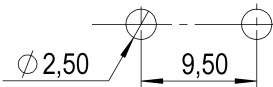

Title : EMPTY RECEPTACLE FOR TO18-TO46 ACTIVE DEVICES

Series  
FC

Issue  
02/02/95

Page  
1/1

Dimensions : mm

Board piercing

Panel piercing

**GENERAL**