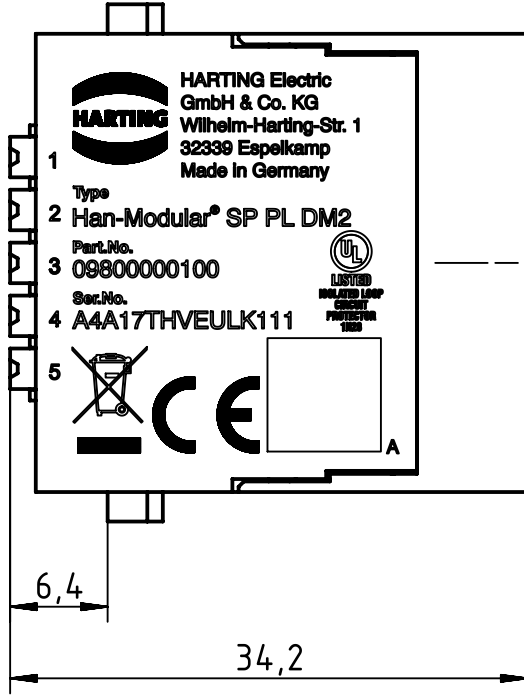

1 2 3 4 5 6

A

B

C

D

	All Dimensions in mm Original Size DIN A4		Scale 2:1	Free size tol.		Ref. Sub.	
		All rights reserved	Created by MOELLERLI	Inspected by BEISCHER	Standardisation RUETERA	Date 2018-01-19	State Final Release
Department EL PD - DE		Title Han-Modular SP PL DM2				Doc-Key / ECM-Nr. 100714776/UGD/001/E 500000130219	
HARTING Electric GmbH & Co. KG D-32339 Espelkamp		Type TB	Number 09 80 000 0100			Rev. E	Page 1/1