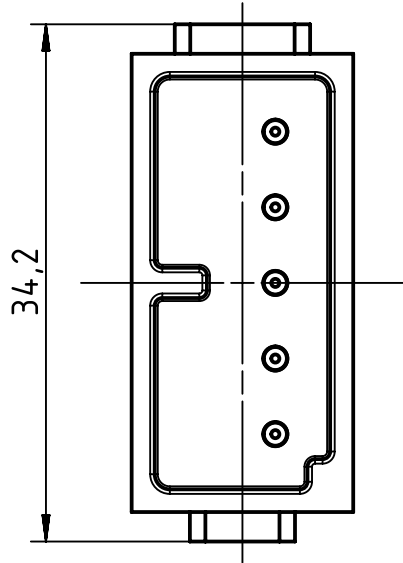

1 2 3 4 5 6

A

B

C

D

	All Dimensions in mm Original Size DIN A4		Scale 2:1	Free size tol.		Ref. Sub.	
		All rights reserved	Created by MOELLERLI	Inspected by BEISCHER	Standardisation RUETERA	Date 2018-01-19	State Final Release
Department EL PD - DE		Title Han-Modular SP PL DM2				Doc-Key / ECM-Nr. 100714776/UGD/001/E 500000130219	
HARTING Electric GmbH & Co. KG D-32339 Espelkamp		Type TB	Number 09 80 000 0100			Rev. E	Page 1/1