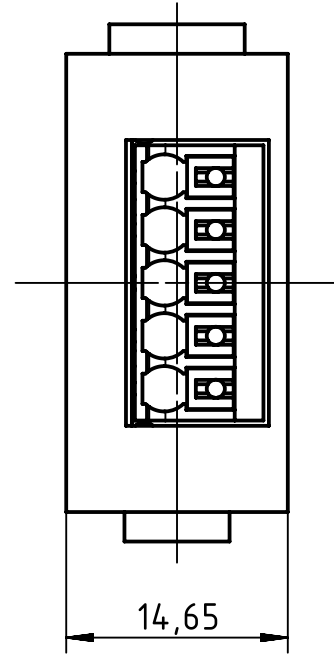

1 2 3 4 5 6

A

B

C

D

	All Dimensions in mm Original Size DIN A4		Scale 2:1	Free size tol.		Ref. Sub.	
		All rights reserved	Created by MOELLERLI	Inspected by BEISCHER	Standardisation RUETERA	Date 2018-01-19	State Final Release
Department EL PD - DE		Title Han-Modular SP PL DM2				Doc-Key / ECM-Nr. 100714776/UGD/001/E 500000130219	
HARTING Electric GmbH & Co. KG D-32339 Espelkamp		Type TB	Number 09 80 000 0100			Rev. E	Page 1/1