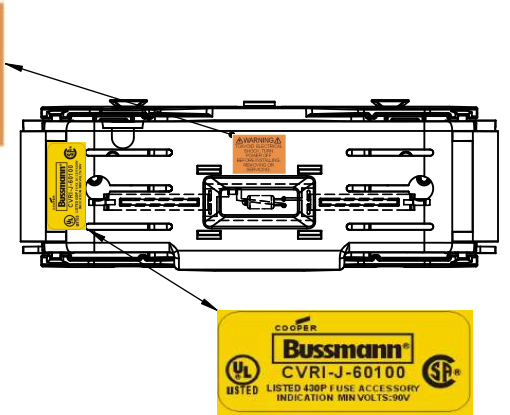

COOPER Bussmann
St. Louis MO 63178

TITLE:
Class J fuse holder-CUST

SCALE: 1:2 SIZE: A3 SHEET: 2 OF 14

JM60100-1CR

JM60100-1CR WITH CVR-J-60100 INSTALLED

JM60100-1CR WITH CVRI-J-60100 INSTALLED

COOPER Bussmann
JM 60100-1CR
 600V-100A
 USE CLASS J FUSE
 WITHSTAND RATING
 200K RMS SYM AMPS
 90C/75C WIRE
 TORQUE: CU/AL
 10-3 AWG=5.8 NM/50 LB.IN
 4-6 AWG=5.1 NM/45 LB.IN
 8 AWG=4.5 NM/40 LB.IN
 10-14 AWG=4.0 NM/35 LB.IN
 ASSEMBLED IN MEXICO T06

**JM60100-2CR
WITH CVR-J-60100 INSTALLED**

**JM60100-2CR
WITH CVRI-J-60100 INSTALLED**

COOPER Bussmann
St. Louis MO 63178

TITLE:
Class J fuse holder-CUST

SCALE: 1:1 SIZE: A3 SHEET: 4 OF 14

JM60100-3CR

ALLEN KEY #:
3/16" (5.5MM)