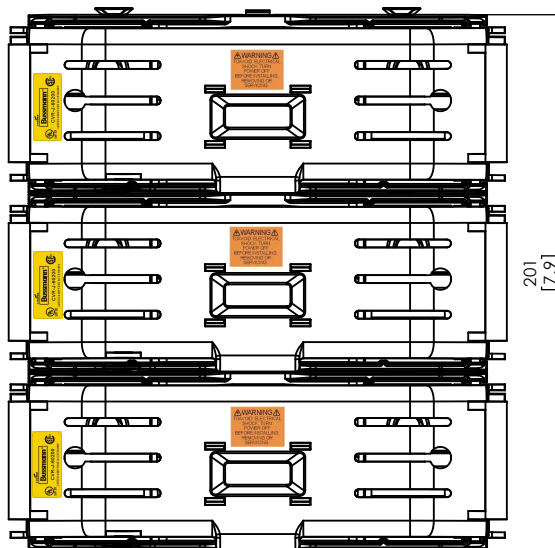

DESIGN UNITS: METRIC (mm)
UNLESS OTHERWISE SPECIFIED [INCHES]

JM60200-3CR

**JM60200-3CR
WITH CVR-J-60200 INSTALLED**

**JM60200-3CR
WITH CVRI-J-60200 INSTALLED**

COOPER Bussmann
St. Louis MO 63178

TITLE:
Class J fuse holder-CUST

SCALE: 1:2 SIZE: A3 SHEET: 8 OF 14