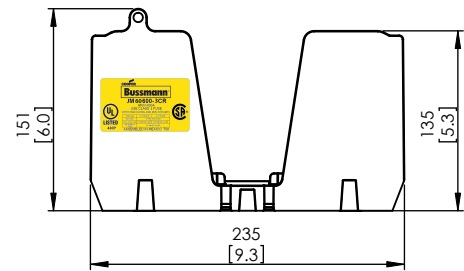

SCALE: 1:5 SIZE: A3 SHEET: 12 OF 14

JM60600-2CR

**JM60600-2CR
WITH CVR-J-60600 INSTALLED**

**JM60600-2CR
WITH CVRI-J-60600 INSTALLED**

JM60600-3CR

**JM60600-3CR
WITH CVR-J-60600 INSTALLED**

**JM60600-3CR
WITH CVRI-J-60600 INSTALLED**