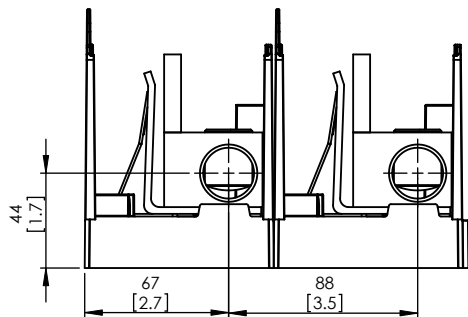

COOPER Bussmann St. Louis MO 63178

TITLE:
Class J fuse holder-CUST

SCALE: 1:5 SIZE: A3 SHEET: 9 OF 14

JM60400-2CR

**JM60400-2CR
WITH CVR-J-60400 INSTALLED**

**JM60400-2CR
WITH CVRI-J-60400 INSTALLED**

DESIGN UNITS: METRIC (mm)
UNLESS OTHERWISE SPECIFIED
[INCHES]