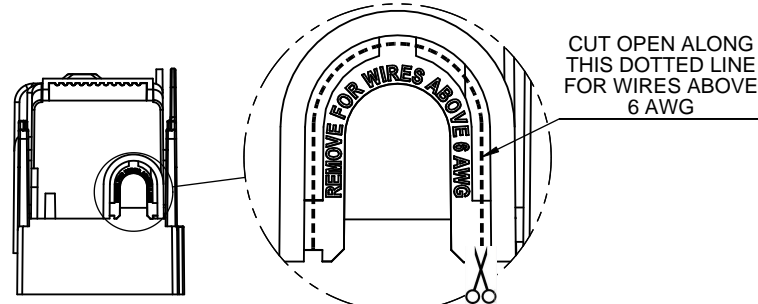

CVRI-J-60100

COOPER Bussmann
St. Louis MO 63178

Class J fuse holder-CUST

SCALE: 1:1 SIZE: A3 SHEET: 3 OF 14