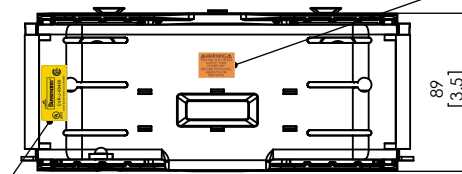

JM60400-1CR WITH CVR-J-60400 INSTALLED