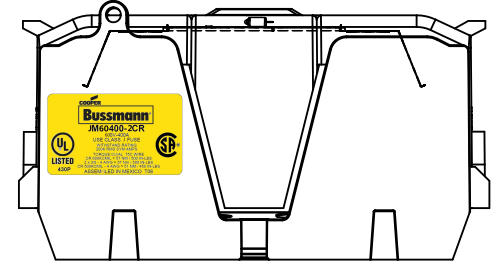

COOPER Bussmann St. Louis MO 63178

TITLE:
Class J fuse holder-CUST

SCALE: 1:5 SIZE: A3 SHEET: 9 OF 14

JM60400-2CR

**JM60400-2CR
WITH CVR-J-60400 INSTALLED**

**JM60400-2CR
WITH CVRI-J-60400 INSTALLED**

DESIGN UNITS: METRIC (mm)
UNLESS OTHERWISE SPECIFIED
[INCHES]