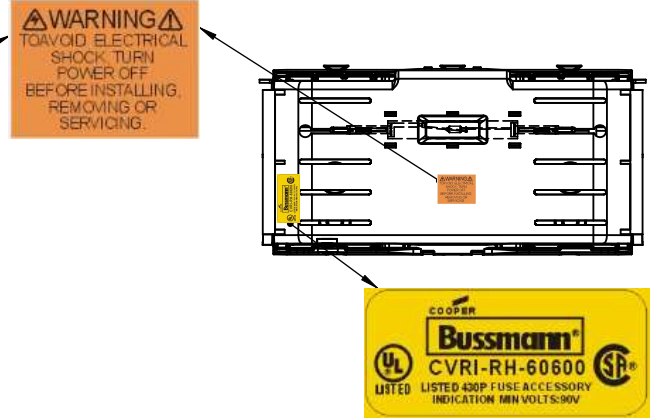

JM60600-1CR WITH CVRI-J-60600 INSTALLED

CVR-J-60600