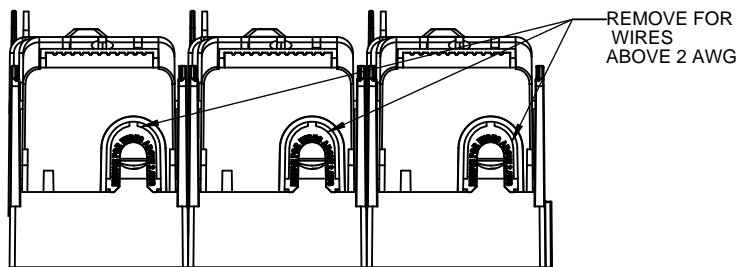

**JM60200-3CR
WITH CVRI-J-60200 INSTALLED**

COOPER Bussmann
St. Louis MO 63178

TITLE:
Class J fuse holder-CUST

SCALE: 1:2 SIZE: A3 SHEET: 8 OF 14