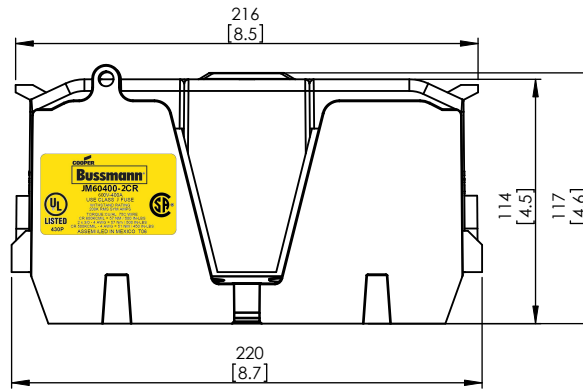

COOPER Bussmann St. Louis MO 63178

TITLE:
Class J fuse holder-CUST

SCALE: 1:5 SIZE: A3 SHEET: 9 OF 14

JM60400-2CR

**JM60400-2CR
WITH CVR-J-60400 INSTALLED**

**JM60400-2CR
WITH CVRI-J-60400 INSTALLED**

DESIGN UNITS: METRIC (mm)
UNLESS OTHERWISE SPECIFIED
[INCHES]