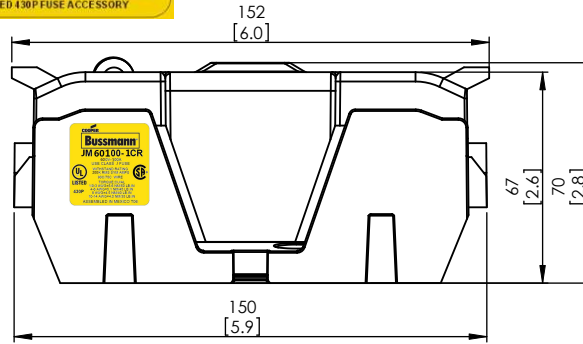

COOPER Bussmann
St. Louis MO 63178

TITLE:
Class J fuse holder-CUST

SCALE: 1:2 SIZE: A3 SHEET: 2 OF 14

JM60100-1CR

JM60100-1CR WITH CVR-J-60100 INSTALLED

JM60100-1CR WITH CVRI-J-60100 INSTALLED

COOPER Bussmann
JM 60100-1CR
 600V-100A
 USE CLASS J FUSE
 WITHSTAND RATING
 200K RMS SYM AMPS
 90C/75C WIRE
 TORQUE: CU/AL
 10-3 AWG=5.8 NM/50 LB.IN
 4-6 AWG=5.1 NM/45 LB.IN
 8 AWG=4.5 NM/40 LB.IN
 10-14 AWG=4.0 NM/35 LB.IN
 ASSEMBLED IN MEXICO T06