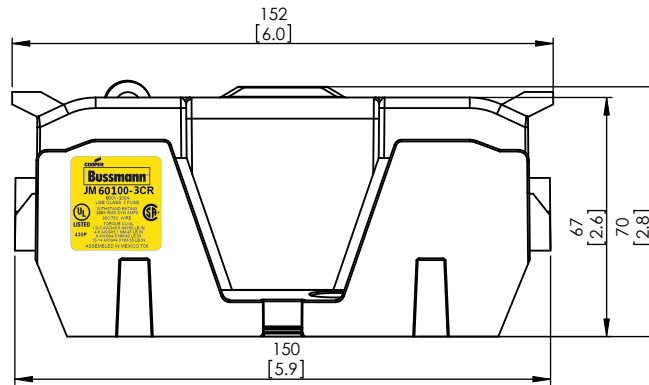

**JM60100-3CR
WITH CVRI-J-60100 INSTALLED**

REMOVE FOR WIRES
ABOVE 6 AWG

COOPER Bussmann
St. Louis MO 63178

Class J fuse holder-CUST

SCALE: 1:1 SIZE: A3 SHEET: 5 OF 14