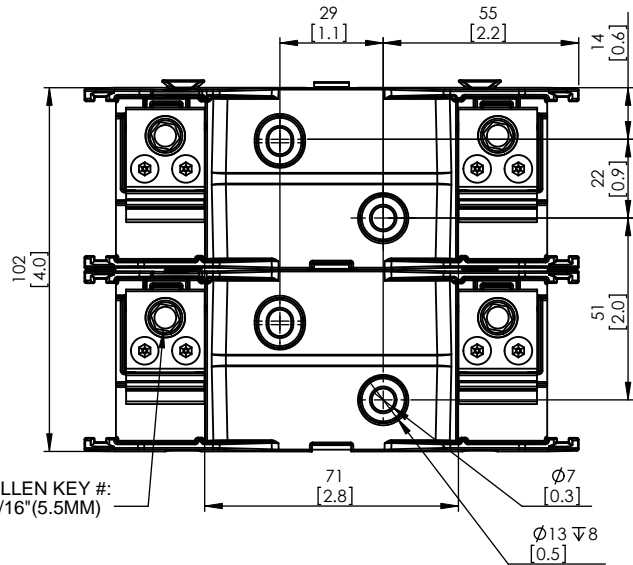

DESIGN UNITS: METRIC (mm)
UNLESS OTHERWISE SPECIFIED
[INCHES]

THIRD ANGLE PROJECTION

JM60100-2CR

**JM60100-2CR
WITH CVR-J-60100 INSTALLED**

**JM60100-2CR
WITH CVRI-J-60100 INSTALLED**

COOPER Bussmann
St. Louis MO 63178

TITLE:
Class J fuse holder-CUST

SCALE: 1:1 SIZE: A3 SHEET: 4 OF 14