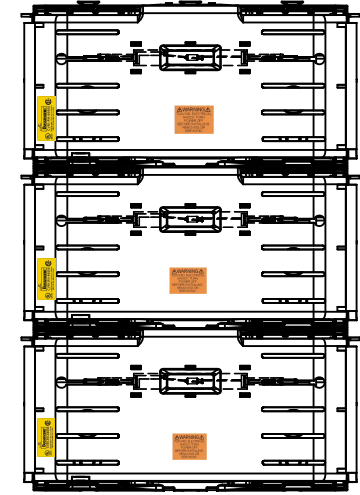

SCALE: 1:5 SIZE: A3 SHEET: 12 OF 14

JM60600-2CR

**JM60600-2CR
WITH CVR-J-60600 INSTALLED**

**JM60600-2CR
WITH CVRI-J-60600 INSTALLED**

JM60600-3CR

**JM60600-3CR
WITH CVR-J-60600 INSTALLED**

**JM60600-3CR
WITH CVRI-J-60600 INSTALLED**