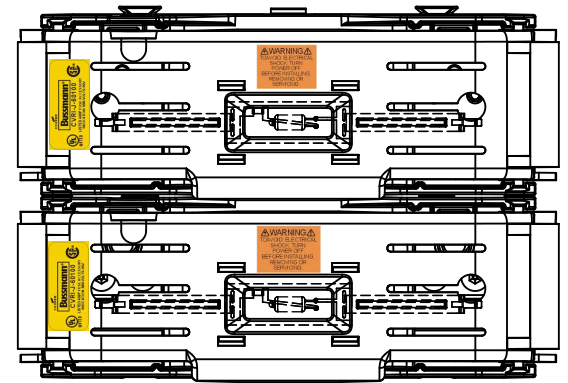

DESIGN UNITS: METRIC (mm)
UNLESS OTHERWISE SPECIFIED
[INCHES]

THIRD ANGLE PROJECTION

JM60100-2CR

**JM60100-2CR
WITH CVR-J-60100 INSTALLED**

**JM60100-2CR
WITH CVRI-J-60100 INSTALLED**

COOPER Bussmann
St. Louis MO 63178

TITLE:
Class J fuse holder-CUST

SCALE: 1:1 SIZE: A3 SHEET: 4 OF 14