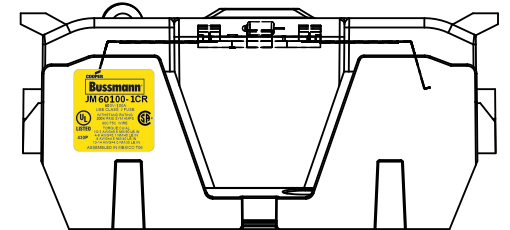

COOPER Bussmann
St. Louis MO 63178

TITLE:
Class J fuse holder-CUST

SCALE: 1:2 SIZE: A3 SHEET: 2 OF 14

JM60100-1CR

JM60100-1CR WITH CVR-J-60100 INSTALLED

JM60100-1CR WITH CVRI-J-60100 INSTALLED

COOPER Bussmann
JM 60100-1CR
 600V-100A
 USE CLASS J FUSE
 WITHSTAND RATING
 200K RMS SYM AMPS
 90C/75C WIRE
 TORQUE: CU/AL
 10-3 AWG=5.8 NM/50 LB.IN
 4-6 AWG=5.1 NM/45 LB.IN
 8 AWG=4.5 NM/40 LB.IN
 10-14 AWG=4.0 NM/35 LB.IN
 ASSEMBLED IN MEXICO T06