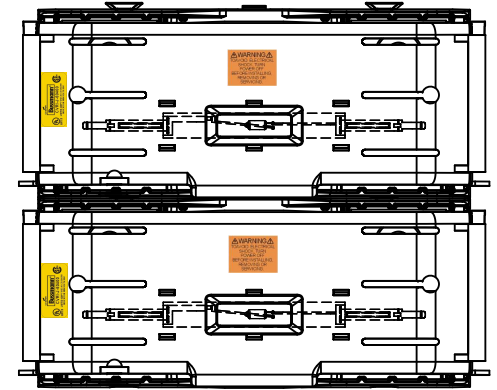

COOPER Bussmann St. Louis MO 63178

TITLE:
Class J fuse holder-CUST

SCALE: 1:5 SIZE: A3 SHEET: 9 OF 14

JM60400-2CR

**JM60400-2CR
WITH CVR-J-60400 INSTALLED**

**JM60400-2CR
WITH CVRI-J-60400 INSTALLED**

DESIGN UNITS: METRIC (mm)
UNLESS OTHERWISE SPECIFIED
[INCHES]