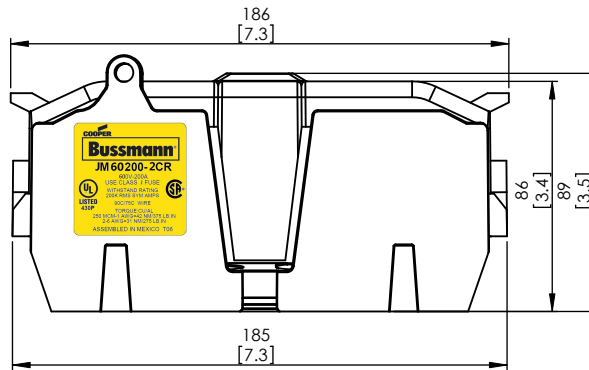

COOPER Bussmann
St. Louis MO 63178

Class J fuse holder-CUST

SCALE: 1:2 SIZE: A3 SHEET: 6 OF 14

JM60200-2CR

**JM60200-2CR
WITH CVR-J-60200 INSTALLED**

**JM60200-2CR
WITH CVRI-J-60200 INSTALLED**

DESIGN UNITS: METRIC (mm)
UNLESS OTHERWISE SPECIFIED [INCHES]