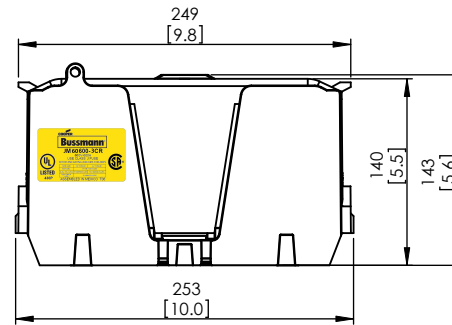

SCALE: 1:5 SIZE: A3 SHEET: 12 OF 14

JM60600-2CR

**JM60600-2CR
WITH CVR-J-60600 INSTALLED**

**JM60600-2CR
WITH CVRI-J-60600 INSTALLED**

JM60600-3CR

**JM60600-3CR
WITH CVR-J-60600 INSTALLED**

**JM60600-3CR
WITH CVRI-J-60600 INSTALLED**