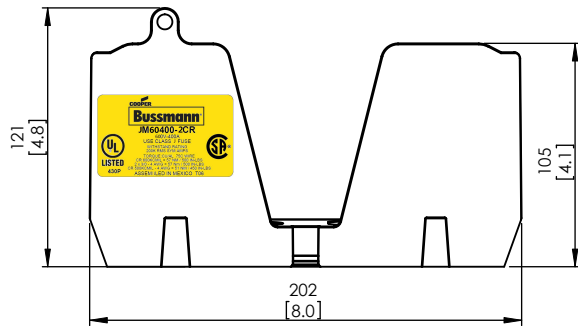

COOPER Bussmann St. Louis MO 63178

TITLE:
Class J fuse holder-CUST

SCALE: 1:5 SIZE: A3 SHEET: 9 OF 14

JM60400-2CR

**JM60400-2CR
WITH CVR-J-60400 INSTALLED**

**JM60400-2CR
WITH CVRI-J-60400 INSTALLED**

DESIGN UNITS: METRIC (mm)
UNLESS OTHERWISE SPECIFIED
[INCHES]