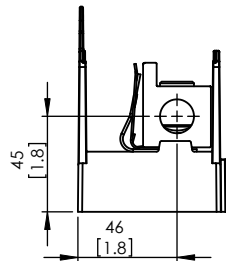

DESIGN UNITS: METRIC (mm)
UNLESS OTHERWISE SPECIFIED
[INCHES]

Class J Fuseblocks(600V) Catalog Data

Catalog Number	Covers		Voltage	Current	Number of Poles	Label
	Class J	w/o Indication				
JM60100-1CR	CVR-J-60100	CVRI-J-60100	600	100	1	JM60100-1CR
JM60100-2CR					2	JM60100-2CR
JM60100-3CR					3	JM60100-3CR
JM60200-1CR	CVR-J-60200	CVRI-J-60200		200	1	JM60200-1CR
JM60200-2CR					2	JM60200-2CR
JM60200-3CR					3	JM60200-3CR
JM60400-1CR	CVR-J-60400	CVRI-J-60400		400	1	JM60400-1CR
JM60400-2CR					2	JM60400-2CR
JM60400-3CR					3	JM60400-3CR
JM60600-1CR	CVR-J-60600	CVRI-J-60600		600	1	JM60600-1CR
JM60600-2CR					2	JM60600-2CR
JM60600-3CR					3	JM60600-3CR

COOPER Bussmann
St. Louis MO 63178

Class J fuse holder-CUST

SCALE: 1:2 SIZE: A3 SHEET: 6 OF 14

JM60200-2CR

**JM60200-2CR
WITH CVR-J-60200 INSTALLED**

**JM60200-2CR
WITH CVRI-J-60200 INSTALLED**

DESIGN UNITS: METRIC (mm)
UNLESS OTHERWISE SPECIFIED [INCHES]