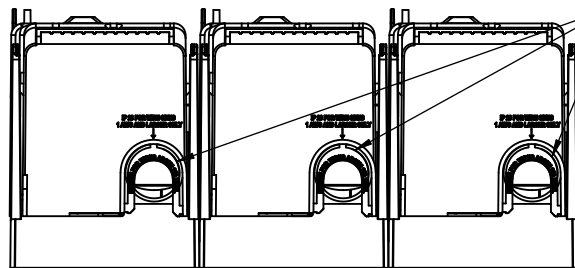

**JM60400-3CR
WITH CVRI-J-60400 INSTALLED**

COOPER Bussmann
St. Louis MO 63178

TITLE:
Class J fuse holder-CUST

SCALE: 1:5   SIZE: A3   SHEET: 11 OF 14