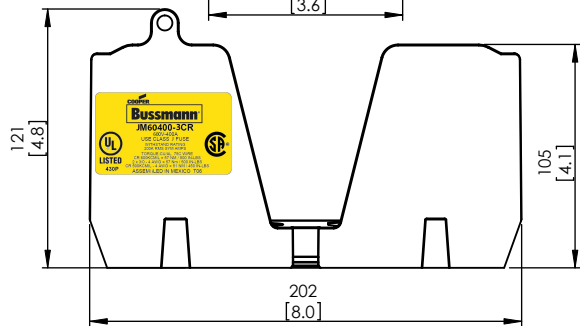

**JM60400-3CR
WITH CVRI-J-60400 INSTALLED**

COOPER Bussmann
St. Louis MO 63178

TITLE:
Class J fuse holder-CUST

SCALE: 1:5   SIZE: A3   SHEET: 11 OF 14