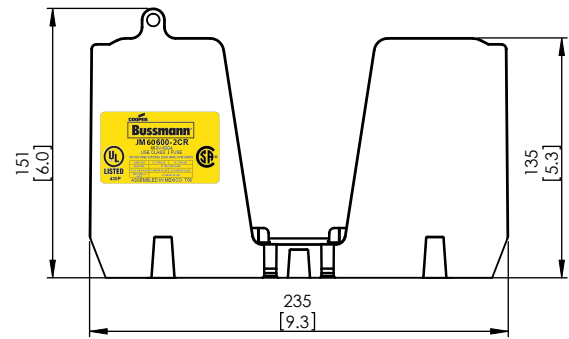

SCALE: 1:5 SIZE: A3 SHEET: 12 OF 14

JM60600-2CR

**JM60600-2CR
WITH CVR-J-60600 INSTALLED**

**JM60600-2CR
WITH CVRI-J-60600 INSTALLED**

JM60600-3CR

**JM60600-3CR
WITH CVR-J-60600 INSTALLED**

**JM60600-3CR
WITH CVRI-J-60600 INSTALLED**