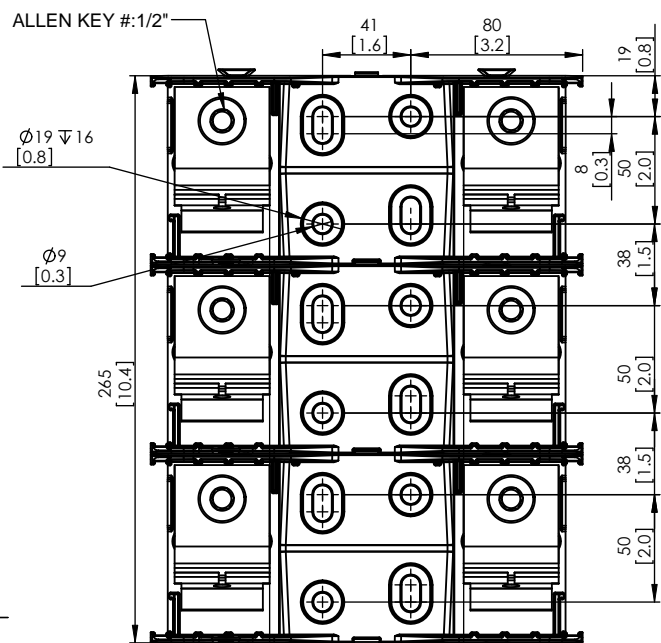

DESIGN UNITS: METRIC (mm)
UNLESS OTHERWISE SPECIFIED
[INCHES]

JM60400-3CR