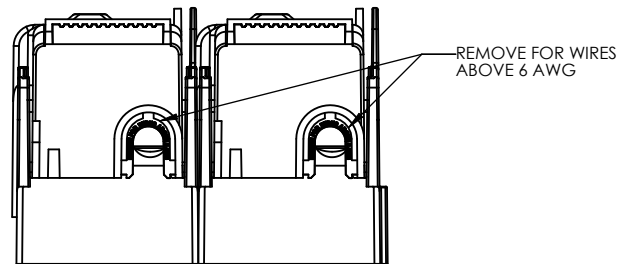

DESIGN UNITS: METRIC (mm)
UNLESS OTHERWISE SPECIFIED
[INCHES]

THIRD ANGLE PROJECTION

JM60100-2CR

**JM60100-2CR
WITH CVR-J-60100 INSTALLED**

**JM60100-2CR
WITH CVRI-J-60100 INSTALLED**

COOPER Bussmann
St. Louis MO 63178

TITLE:
Class J fuse holder-CUST

SCALE: 1:1 SIZE: A3 SHEET: 4 OF 14