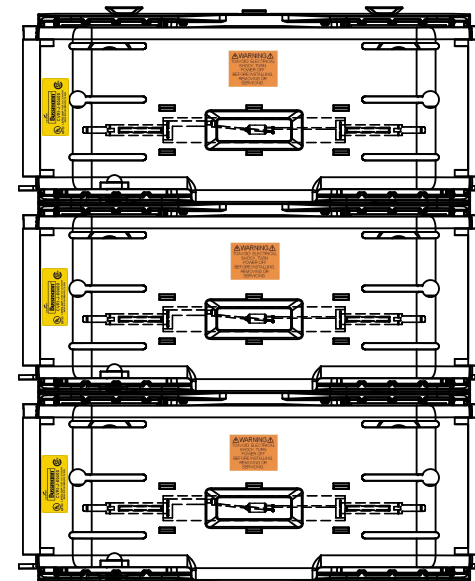

**JM60400-3CR
WITH CVRI-J-60400 INSTALLED**

COOPER Bussmann
St. Louis MO 63178

TITLE:
Class J fuse holder-CUST

SCALE: 1:5   SIZE: A3   SHEET: 11 OF 14