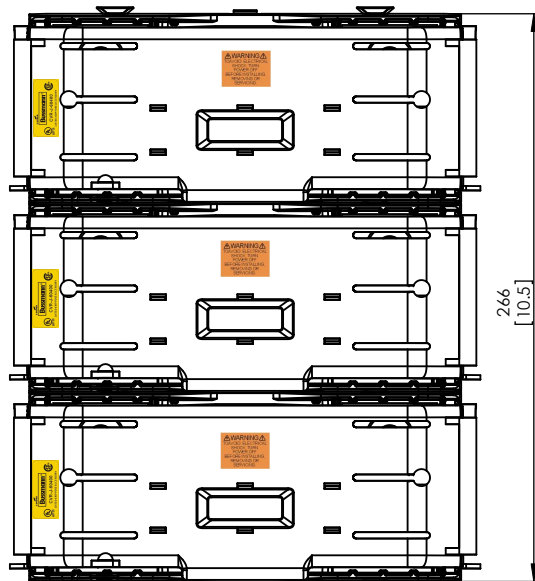

**JM60400-3CR
WITH CVR-J-60400 INSTALLED**