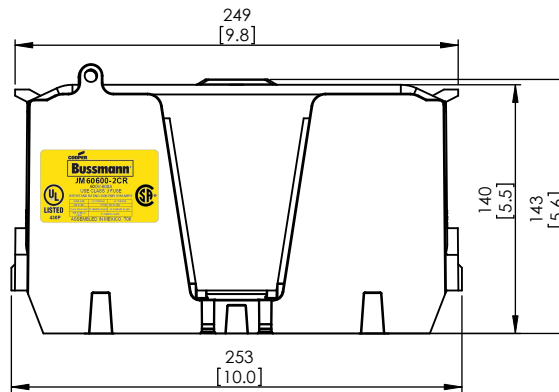

SCALE: 1:5 SIZE: A3 SHEET: 12 OF 14

JM60600-2CR

**JM60600-2CR
WITH CVR-J-60600 INSTALLED**

**JM60600-2CR
WITH CVRI-J-60600 INSTALLED**

JM60600-3CR

**JM60600-3CR
WITH CVR-J-60600 INSTALLED**

**JM60600-3CR
WITH CVRI-J-60600 INSTALLED**