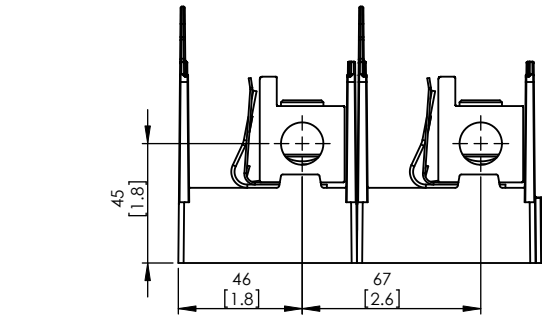

COOPER Bussmann
St. Louis MO 63178

Class J fuse holder-CUST

SCALE: 1:2 SIZE: A3 SHEET: 6 OF 14

JM60200-2CR

**JM60200-2CR
WITH CVR-J-60200 INSTALLED**

**JM60200-2CR
WITH CVRI-J-60200 INSTALLED**

DESIGN UNITS: METRIC (mm)
UNLESS OTHERWISE SPECIFIED [INCHES]