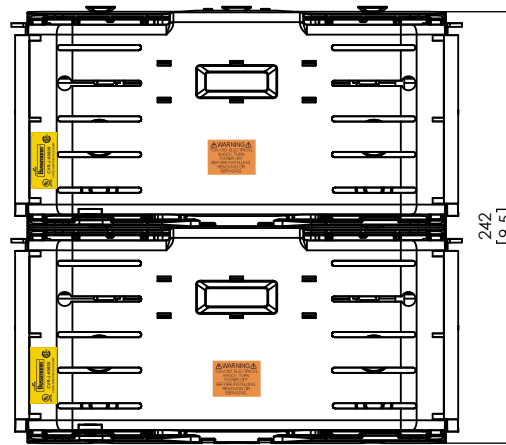

SCALE: 1:5 SIZE: A3 SHEET: 12 OF 14

JM60600-2CR

**JM60600-2CR
WITH CVR-J-60600 INSTALLED**

**JM60600-2CR
WITH CVRI-J-60600 INSTALLED**

JM60600-3CR

**JM60600-3CR
WITH CVR-J-60600 INSTALLED**

**JM60600-3CR
WITH CVRI-J-60600 INSTALLED**