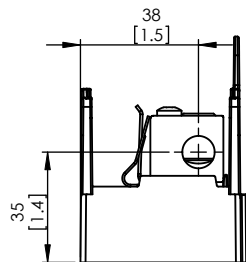

CVRI-J-60100

COOPER Bussmann
St. Louis MO 63178

Class J fuse holder-CUST

SCALE: 1:1 SIZE: A3 SHEET: 3 OF 14