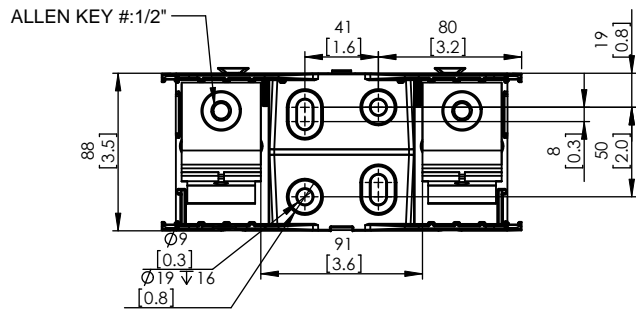

JM60200-3CR

**JM60200-3CR
WITH CVR-J-60200 INSTALLED**

**JM60200-3CR
WITH CVRI-J-60200 INSTALLED**

COOPER Bussmann
St. Louis MO 63178

TITLE:
Class J fuse holder-CUST

SCALE: 1:2 SIZE: A3 SHEET: 8 OF 14

JM60400-1CR