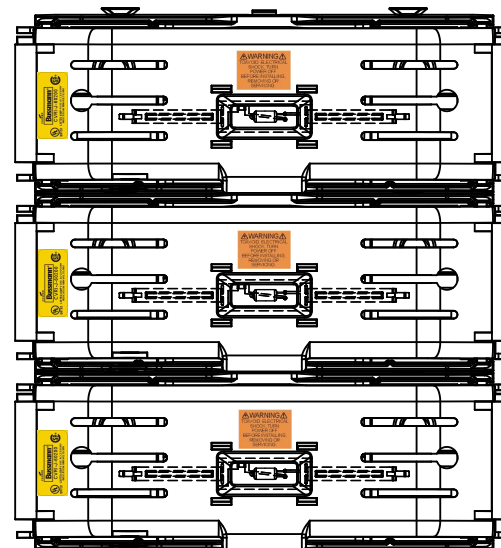

**JM60200-3CR
WITH CVRI-J-60200 INSTALLED**

COOPER Bussmann
St. Louis MO 63178

TITLE:
Class J fuse holder-CUST

SCALE: 1:2 SIZE: A3 SHEET: 8 OF 14