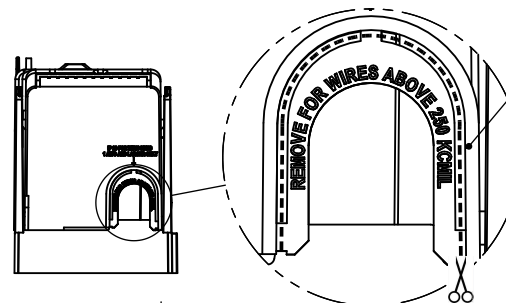

JM60400-1CR WITH CVR-J-60400 INSTALLED

JM60400-1CR WITH CVRI-J-60400 INSTALLED

WARNING
TO AVOID ELECTRICAL SHOCK, TURN POWER OFF BEFORE INSTALLING, REMOVING OR SERVICING.

CVR-J-60400

CVRI-J-60400

CUT OPEN ALONG THIS DOTTED LINE FOR WIRES ABOVE 250 KCMIL