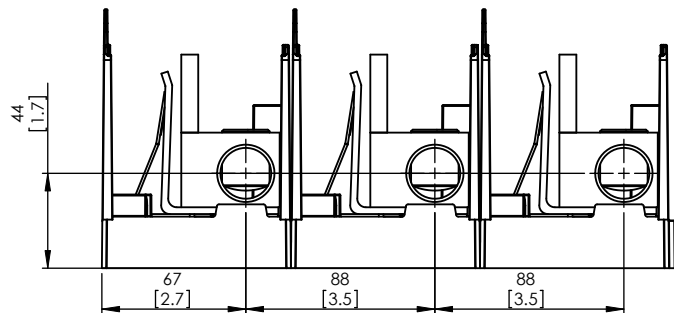

**JM60400-3CR
WITH CVRI-J-60400 INSTALLED**

COOPER Bussmann
St. Louis MO 63178

TITLE:
Class J fuse holder-CUST

SCALE: 1:5   SIZE: A3   SHEET: 11 OF 14