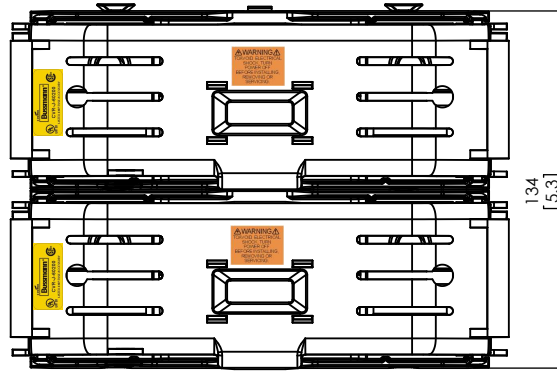

COOPER Bussmann
St. Louis MO 63178

Class J fuse holder-CUST

SCALE: 1:2 SIZE: A3 SHEET: 6 OF 14

JM60200-2CR

**JM60200-2CR
WITH CVR-J-60200 INSTALLED**

**JM60200-2CR
WITH CVRI-J-60200 INSTALLED**

DESIGN UNITS: METRIC (mm)
UNLESS OTHERWISE SPECIFIED [INCHES]