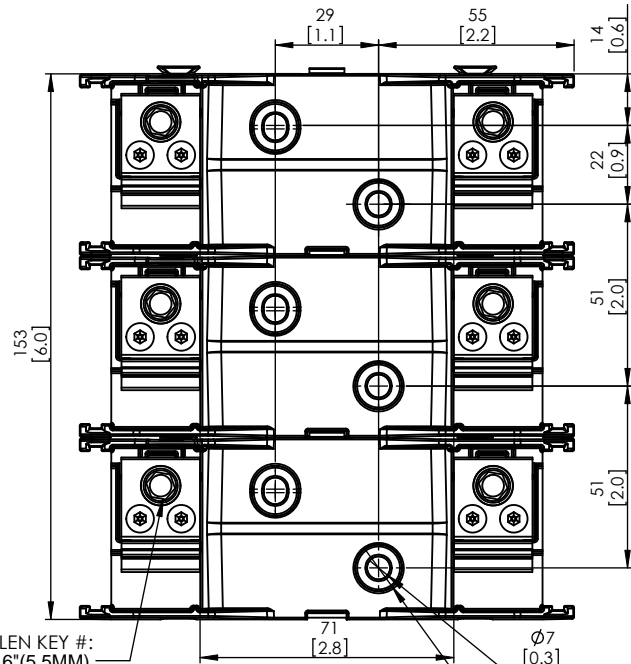

**JM60100-2CR
WITH CVR-J-60100 INSTALLED**

**JM60100-2CR
WITH CVRI-J-60100 INSTALLED**

COOPER Bussmann
St. Louis MO 63178

TITLE:
Class J fuse holder-CUST

SCALE: 1:1 SIZE: A3 SHEET: 4 OF 14

JM60100-3CR

ALLEN KEY #:
3/16" (5.5MM)