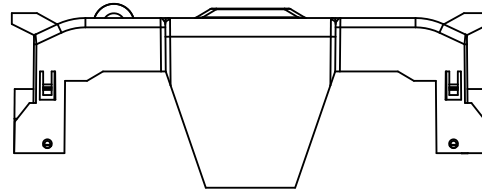

CVR-J-60100