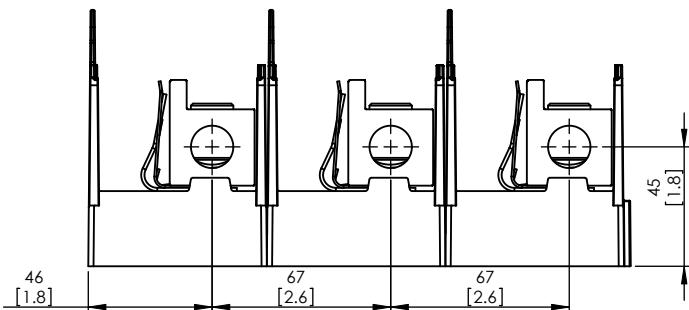

**JM60200-3CR
WITH CVRI-J-60200 INSTALLED**

COOPER Bussmann
St. Louis MO 63178

TITLE:
Class J fuse holder-CUST

SCALE: 1:2 SIZE: A3 SHEET: 8 OF 14