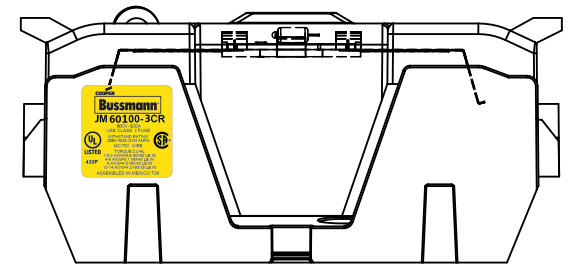

**JM60100-3CR
WITH CVRI-J-60100 INSTALLED**

REMOVE FOR WIRES
ABOVE 6 AWG

COOPER Bussmann
St. Louis MO 63178

Class J fuse holder-CUST

SCALE: 1:1 SIZE: A3 SHEET: 5 OF 14