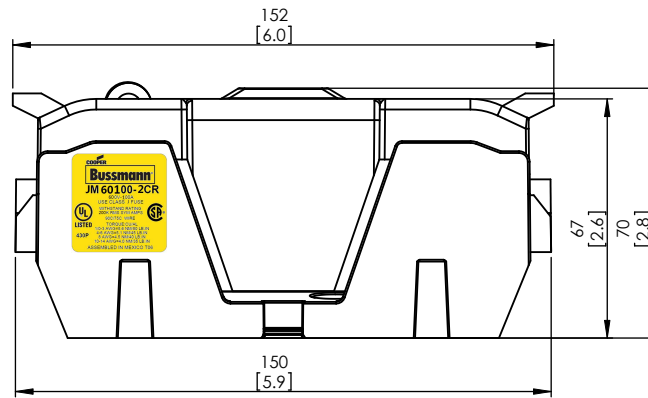

DESIGN UNITS: METRIC (mm)
UNLESS OTHERWISE SPECIFIED
[INCHES]

THIRD ANGLE PROJECTION

JM60100-2CR

**JM60100-2CR
WITH CVR-J-60100 INSTALLED**

**JM60100-2CR
WITH CVRI-J-60100 INSTALLED**

COOPER Bussmann
St. Louis MO 63178

TITLE:
Class J fuse holder-CUST

SCALE: 1:1 SIZE: A3 SHEET: 4 OF 14