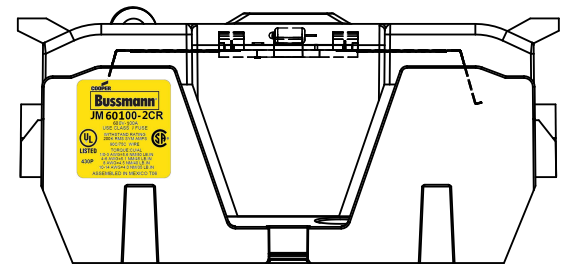

DESIGN UNITS: METRIC (mm)
UNLESS OTHERWISE SPECIFIED
[INCHES]

THIRD ANGLE PROJECTION

JM60100-2CR

**JM60100-2CR
WITH CVR-J-60100 INSTALLED**

**JM60100-2CR
WITH CVRI-J-60100 INSTALLED**

COOPER Bussmann
St. Louis MO 63178

TITLE:
Class J fuse holder-CUST

SCALE: 1:1 SIZE: A3 SHEET: 4 OF 14