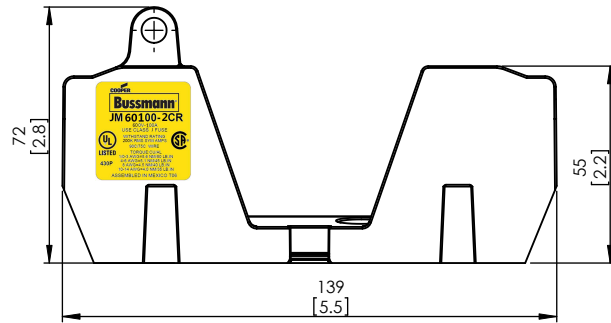

DESIGN UNITS: METRIC (mm)
UNLESS OTHERWISE SPECIFIED
[INCHES]

THIRD ANGLE PROJECTION

JM60100-2CR

**JM60100-2CR
WITH CVR-J-60100 INSTALLED**

**JM60100-2CR
WITH CVRI-J-60100 INSTALLED**

COOPER Bussmann
St. Louis MO 63178

TITLE:
Class J fuse holder-CUST

SCALE: 1:1 SIZE: A3 SHEET: 4 OF 14