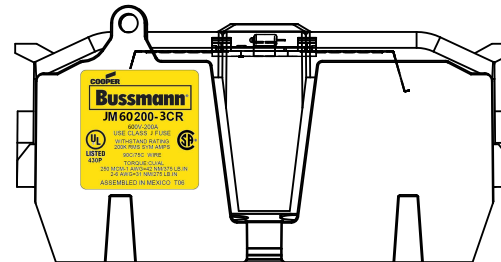

**JM60200-3CR
WITH CVRI-J-60200 INSTALLED**

COOPER Bussmann
St. Louis MO 63178

TITLE:
Class J fuse holder-CUST

SCALE: 1:2 SIZE: A3 SHEET: 8 OF 14