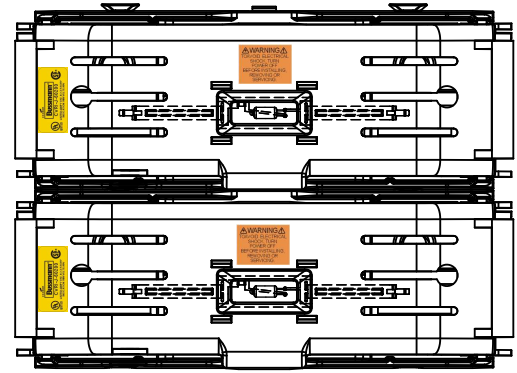

COOPER Bussmann
St. Louis MO 63178

Class J fuse holder-CUST

SCALE: 1:2 SIZE: A3 SHEET: 6 OF 14

JM60200-2CR

**JM60200-2CR
WITH CVR-J-60200 INSTALLED**

**JM60200-2CR
WITH CVRI-J-60200 INSTALLED**

DESIGN UNITS: METRIC (mm)
UNLESS OTHERWISE SPECIFIED [INCHES]