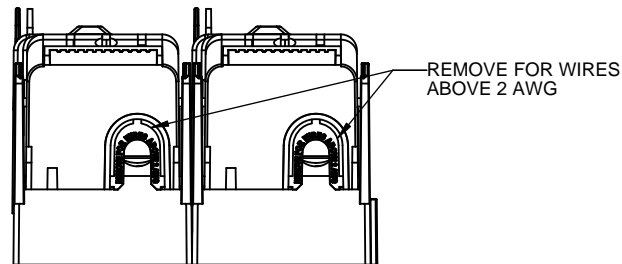

COOPER Bussmann
St. Louis MO 63178

Class J fuse holder-CUST

SCALE: 1:2 SIZE: A3 SHEET: 6 OF 14

JM60200-2CR

**JM60200-2CR
WITH CVR-J-60200 INSTALLED**

**JM60200-2CR
WITH CVRI-J-60200 INSTALLED**

DESIGN UNITS: METRIC (mm)
UNLESS OTHERWISE SPECIFIED [INCHES]