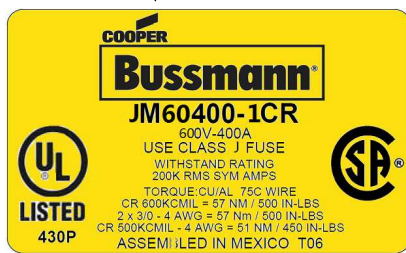

JM60400-1CR

JM60400-1CR WITH CVR-J-60400 INSTALLED

JM60400-1CR WITH CVRI-J-60400 INSTALLED

WARNING
TO AVOID ELECTRICAL SHOCK, TURN POWER OFF BEFORE INSTALLING, REMOVING OR SERVICING.

CVR-J-60400

CVRI-J-60400

CUT OPEN ALONG THIS DOTTED LINE FOR WIRES ABOVE 250 KCMIL

COOPER Bussmann St. Louis MO 63178

TITLE:
Class J fuse holder-CUST

SCALE: 1:5 SIZE: A3 SHEET: 9 OF 14