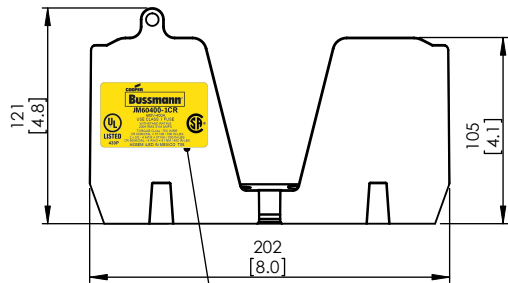

JM60400-1CR

JM60400-1CR WITH CVR-J-60400 INSTALLED

JM60400-1CR WITH CVRI-J-60400 INSTALLED

WARNING
TO AVOID ELECTRICAL SHOCK, TURN POWER OFF BEFORE INSTALLING, REMOVING OR SERVICING.

CVR-J-60400

CVRI-J-60400

CUT OPEN ALONG THIS DOTTED LINE FOR WIRES ABOVE 250 KCMIL

COOPER Bussmann St. Louis MO 63178

TITLE:
Class J fuse holder-CUST

SCALE: 1:5 SIZE: A3 SHEET: 9 OF 14