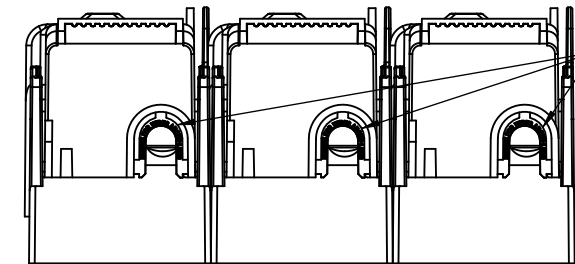

**JM60100-3CR
WITH CVRI-J-60100 INSTALLED**

REMOVE FOR WIRES
ABOVE 6 AWG

COOPER Bussmann
St. Louis MO 63178

Class J fuse holder-CUST

SCALE: 1:1 SIZE: A3 SHEET: 5 OF 14