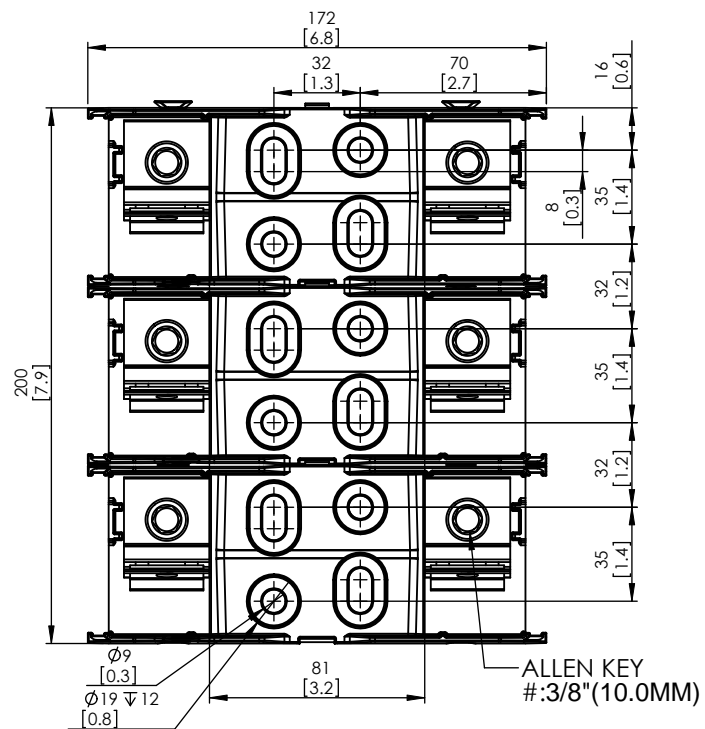

DESIGN UNITS: METRIC (mm)
UNLESS OTHERWISE SPECIFIED [INCHES]

JM60200-3CR

**JM60200-3CR
WITH CVR-J-60200 INSTALLED**