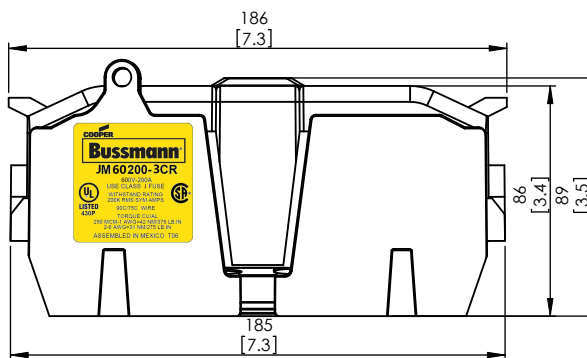

**JM60200-3CR
WITH CVRI-J-60200 INSTALLED**

COOPER Bussmann
St. Louis MO 63178

TITLE:
Class J fuse holder-CUST

SCALE: 1:2 SIZE: A3 SHEET: 8 OF 14