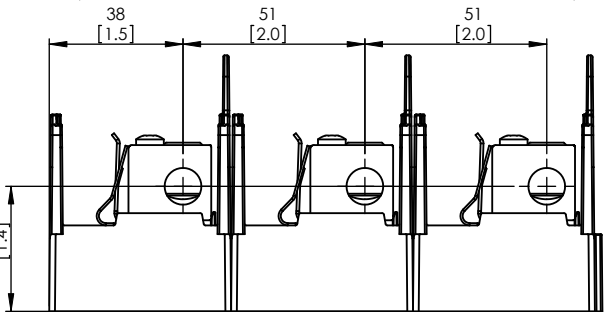

**JM60100-3CR
WITH CVRI-J-60100 INSTALLED**

REMOVE FOR WIRES
ABOVE 6 AWG

COOPER Bussmann
St. Louis MO 63178

Class J fuse holder-CUST

SCALE: 1:1 SIZE: A3 SHEET: 5 OF 14