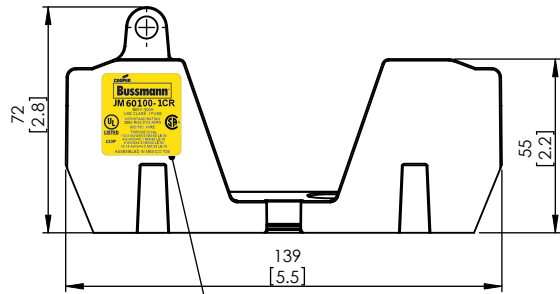

COOPER Bussmann
St. Louis MO 63178

TITLE:
Class J fuse holder-CUST

SCALE: 1:2 SIZE: A3 SHEET: 2 OF 14

JM60100-1CR

JM60100-1CR WITH CVR-J-60100 INSTALLED

JM60100-1CR WITH CVRI-J-60100 INSTALLED

COOPER Bussmann
JM 60100-1CR
 600V-100A
 USE CLASS J FUSE
 WITHSTAND RATING
 200K RMS SYM AMPS
 90C/75C WIRE
 TORQUE: CU/AL
 10-3 AWG=5.8 NM/50 LB.IN
 4-6 AWG=5.1 NM/45 LB.IN
 8 AWG=4.5 NM/40 LB.IN
 10-14 AWG=4.0 NM/35 LB.IN
 ASSEMBLED IN MEXICO T06