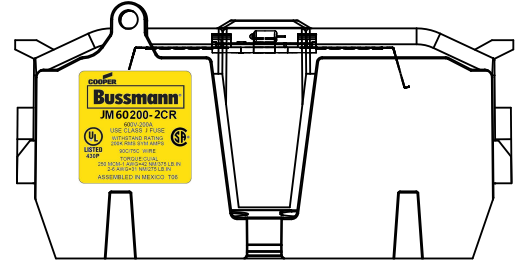

COOPER Bussmann
St. Louis MO 63178

Class J fuse holder-CUST

SCALE: 1:2 SIZE: A3 SHEET: 6 OF 14

JM60200-2CR

**JM60200-2CR
WITH CVR-J-60200 INSTALLED**

**JM60200-2CR
WITH CVRI-J-60200 INSTALLED**

DESIGN UNITS: METRIC (mm)
UNLESS OTHERWISE SPECIFIED [INCHES]