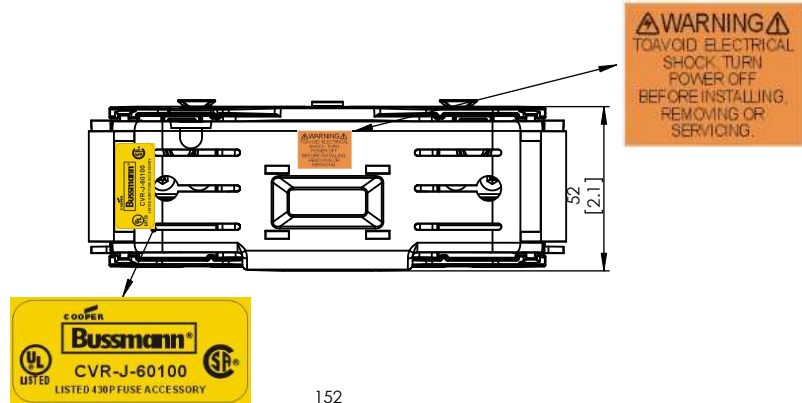

COOPER Bussmann
St. Louis MO 63178

TITLE:
Class J fuse holder-CUST

SCALE: 1:2 SIZE: A3 SHEET: 2 OF 14

JM60100-1CR

JM60100-1CR WITH CVR-J-60100 INSTALLED

JM60100-1CR WITH CVRI-J-60100 INSTALLED

COOPER Bussmann
JM 60100-1CR
 600V-100A
 USE CLASS J FUSE
 WITHSTAND RATING
 200K RMS SYM AMPS
 90C/75C WIRE
 TORQUE: CU/AL
 10-3 AWG=5.8 NM/50 LB.IN
 4-6 AWG=5.1 NM/45 LB.IN
 8 AWG=4.5 NM/40 LB.IN
 10-14 AWG=4.0 NM/35 LB.IN
 ASSEMBLED IN MEXICO T06