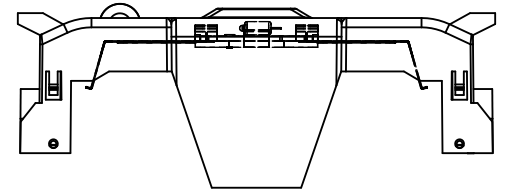

CVRI-J-60100

COOPER Bussmann
St. Louis MO 63178

Class J fuse holder-CUST

SCALE: 1:1 SIZE: A3 SHEET: 3 OF 14