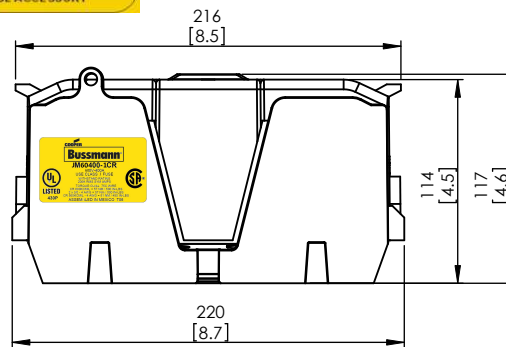

JM60400-1CR

JM60400-1CR WITH CVR-J-60400 INSTALLED

JM60400-1CR WITH CVRI-J-60400 INSTALLED

WARNING
TO AVOID ELECTRICAL SHOCK, TURN POWER OFF BEFORE INSTALLING, REMOVING OR SERVICING.

CVR-J-60400

CVRI-J-60400

CUT OPEN ALONG THIS DOTTED LINE FOR WIRES ABOVE 250 KCMIL

COOPER Bussmann St. Louis MO 63178

TITLE:
Class J fuse holder-CUST

SCALE: 1:5 SIZE: A3 SHEET: 9 OF 14