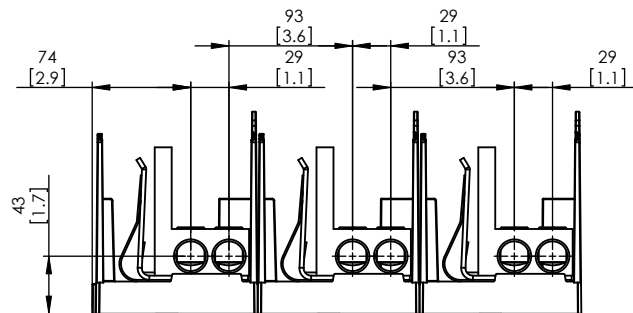

DESIGN UNITS: METRIC (mm)
UNLESS OTHERWISE SPECIFIED
[INCHES]

Class J Fuseblocks(600V) Catalog Data

Catalog Number	Covers		Voltage	Current	Number of Poles	Label
	Class J	w/o Indication				
JM60100-1CR	CVR-J-60100	CVRI-J-60100	600	100	1	JM60100-1CR
JM60100-2CR					2	JM60100-2CR
JM60100-3CR					3	JM60100-3CR
JM60200-1CR	CVR-J-60200	CVRI-J-60200		200	1	JM60200-1CR
JM60200-2CR					2	JM60200-2CR
JM60200-3CR					3	JM60200-3CR
JM60400-1CR	CVR-J-60400	CVRI-J-60400		400	1	JM60400-1CR
JM60400-2CR					2	JM60400-2CR
JM60400-3CR					3	JM60400-3CR
JM60600-1CR	CVR-J-60600	CVRI-J-60600		600	1	JM60600-1CR
JM60600-2CR					2	JM60600-2CR
JM60600-3CR					3	JM60600-3CR

SCALE: 1:5 SIZE: A3 SHEET: 12 OF 14

JM60600-2CR

**JM60600-2CR
WITH CVR-J-60600 INSTALLED**

**JM60600-2CR
WITH CVRI-J-60600 INSTALLED**

JM60600-3CR

**JM60600-3CR
WITH CVR-J-60600 INSTALLED**

**JM60600-3CR
WITH CVRI-J-60600 INSTALLED**