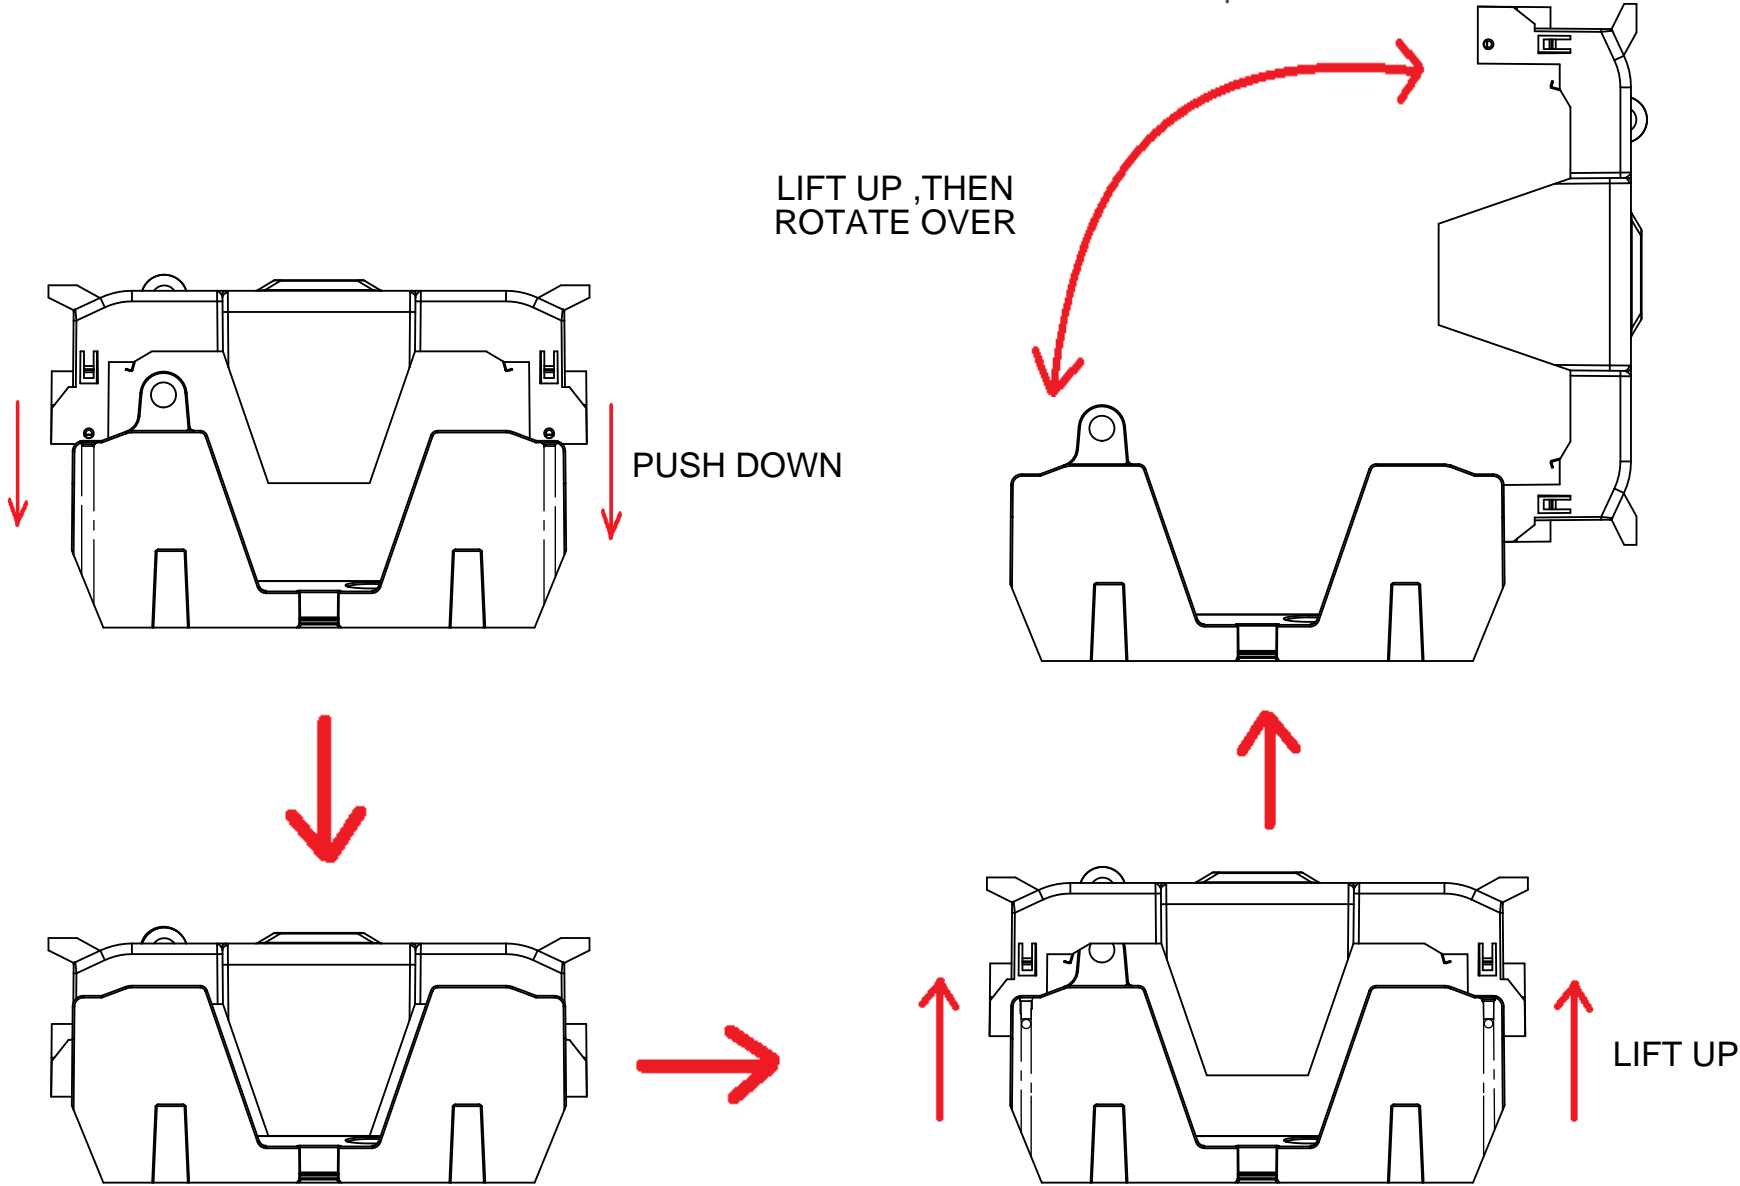

COOPER Bussmann
St. Louis MO 63178

TITLE:

Class J fuse holder-CUST

SCALE:
1:5

SIZE:
A3

SHEET:
1 OF 14

DESIGN UNITS: METRIC (mm)
UNLESS OTHERWISE SPECIFIED
[INCHES]

THIRD ANGLE PROJECTION