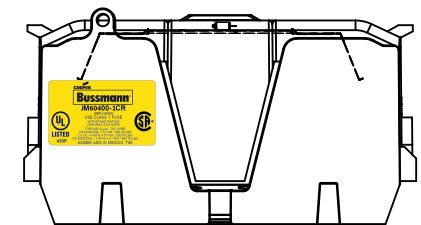

JM60400-1CR

JM60400-1CR WITH CVR-J-60400 INSTALLED

JM60400-1CR WITH CVRI-J-60400 INSTALLED

WARNING
TO AVOID ELECTRICAL SHOCK, TURN POWER OFF BEFORE INSTALLING, REMOVING OR SERVICING.

CVR-J-60400

CVRI-J-60400

CUT OPEN ALONG THIS DOTTED LINE FOR WIRES ABOVE 250 KCMIL

COOPER Bussmann St. Louis MO 63178

TITLE:
Class J fuse holder-CUST

SCALE: 1:5 SIZE: A3 SHEET: 9 OF 14