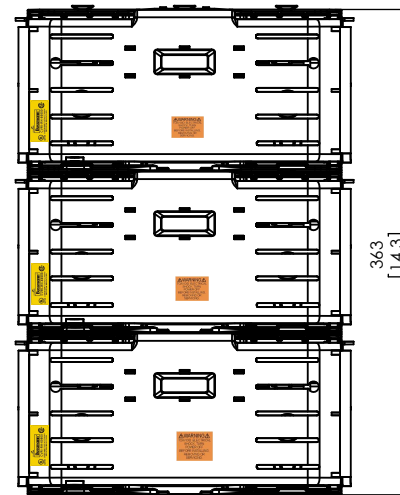

SCALE: 1:5 SIZE: A3 SHEET: 12 OF 14

JM60600-2CR

**JM60600-2CR
WITH CVR-J-60600 INSTALLED**

**JM60600-2CR
WITH CVRI-J-60600 INSTALLED**

JM60600-3CR

**JM60600-3CR
WITH CVR-J-60600 INSTALLED**

**JM60600-3CR
WITH CVRI-J-60600 INSTALLED**