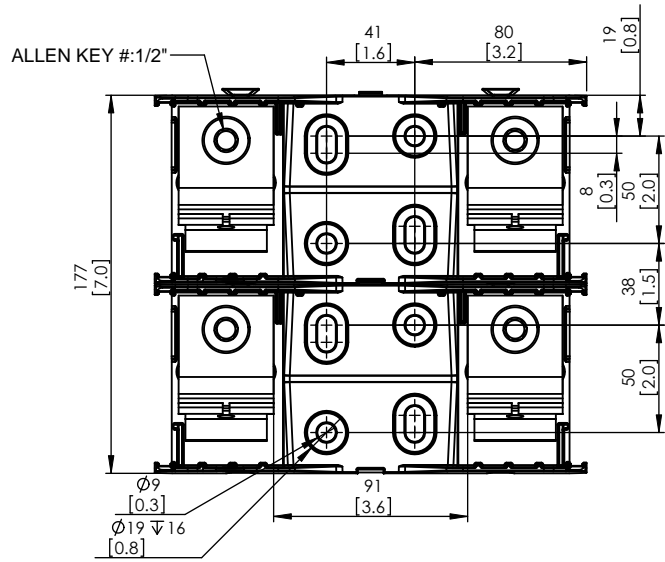

COOPER Bussmann St. Louis MO 63178

TITLE:
Class J fuse holder-CUST

SCALE: 1:5 SIZE: A3 SHEET: 9 OF 14

JM60400-2CR

**JM60400-2CR
WITH CVR-J-60400 INSTALLED**

**JM60400-2CR
WITH CVRI-J-60400 INSTALLED**

DESIGN UNITS: METRIC (mm)
UNLESS OTHERWISE SPECIFIED
[INCHES]