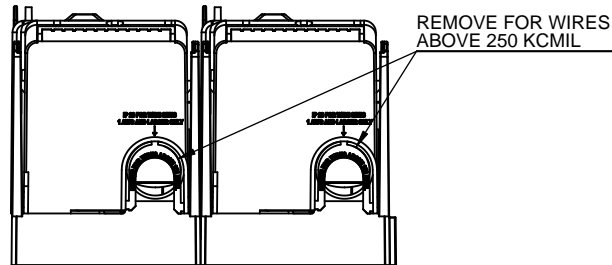

COOPER Bussmann St. Louis MO 63178

TITLE:
Class J fuse holder-CUST

SCALE: 1:5 SIZE: A3 SHEET: 9 OF 14

JM60400-2CR

**JM60400-2CR
WITH CVR-J-60400 INSTALLED**

**JM60400-2CR
WITH CVRI-J-60400 INSTALLED**

DESIGN UNITS: METRIC (mm)
UNLESS OTHERWISE SPECIFIED
[INCHES]