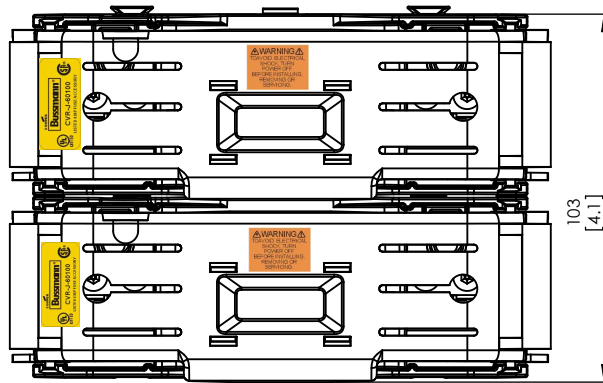

DESIGN UNITS: METRIC (mm)
UNLESS OTHERWISE SPECIFIED
[INCHES]

THIRD ANGLE PROJECTION

JM60100-2CR

**JM60100-2CR
WITH CVR-J-60100 INSTALLED**

**JM60100-2CR
WITH CVRI-J-60100 INSTALLED**

COOPER Bussmann
St. Louis MO 63178

TITLE:
Class J fuse holder-CUST

SCALE: 1:1 SIZE: A3 SHEET: 4 OF 14