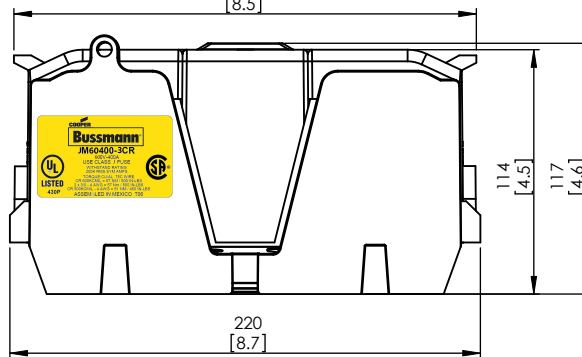

**JM60400-3CR
WITH CVRI-J-60400 INSTALLED**

COOPER Bussmann
St. Louis MO 63178

TITLE:
Class J fuse holder-CUST

SCALE: 1:5   SIZE: A3   SHEET: 11 OF 14