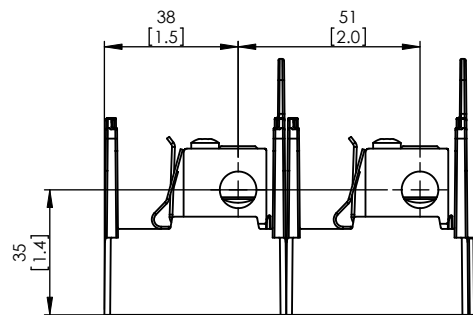

DESIGN UNITS: METRIC (mm)
UNLESS OTHERWISE SPECIFIED
[INCHES]

THIRD ANGLE PROJECTION

JM60100-2CR

**JM60100-2CR
WITH CVR-J-60100 INSTALLED**

**JM60100-2CR
WITH CVRI-J-60100 INSTALLED**

COOPER Bussmann
St. Louis MO 63178

TITLE:
Class J fuse holder-CUST

SCALE: 1:1 SIZE: A3 SHEET: 4 OF 14