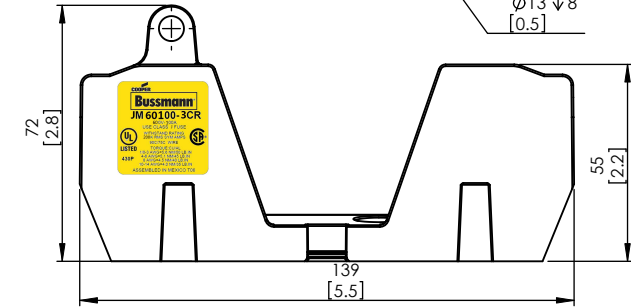

**JM60100-3CR
WITH CVRI-J-60100 INSTALLED**

REMOVE FOR WIRES
ABOVE 6 AWG

COOPER Bussmann
St. Louis MO 63178

Class J fuse holder-CUST

SCALE: 1:1 SIZE: A3 SHEET: 5 OF 14