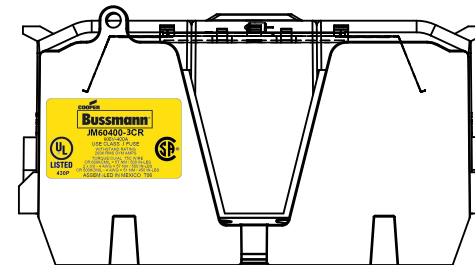

**JM60400-3CR
WITH CVRI-J-60400 INSTALLED**

COOPER Bussmann
St. Louis MO 63178

TITLE:
Class J fuse holder-CUST

SCALE: 1:5   SIZE: A3   SHEET: 11 OF 14