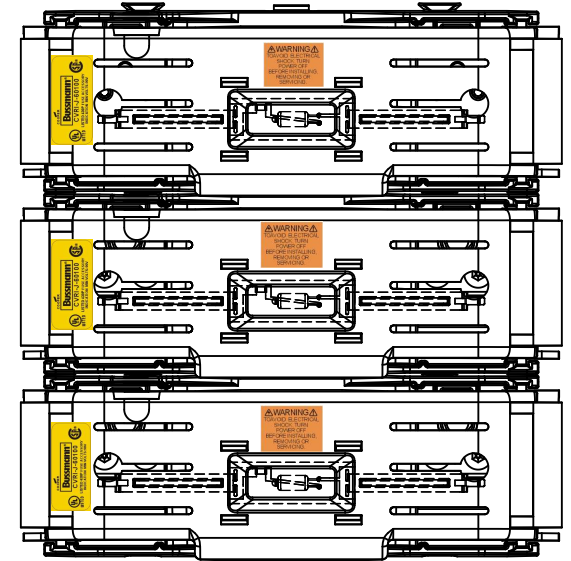

**JM60100-3CR
WITH CVRI-J-60100 INSTALLED**

REMOVE FOR WIRES
ABOVE 6 AWG

COOPER Bussmann
St. Louis MO 63178

Class J fuse holder-CUST

SCALE: 1:1 SIZE: A3 SHEET: 5 OF 14