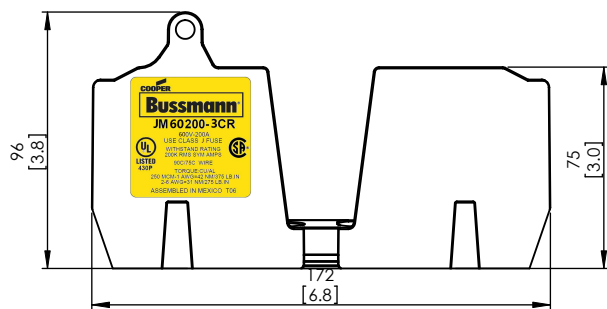

**JM60200-3CR
WITH CVRI-J-60200 INSTALLED**

COOPER Bussmann
St. Louis MO 63178

TITLE:
Class J fuse holder-CUST

SCALE: 1:2 SIZE: A3 SHEET: 8 OF 14