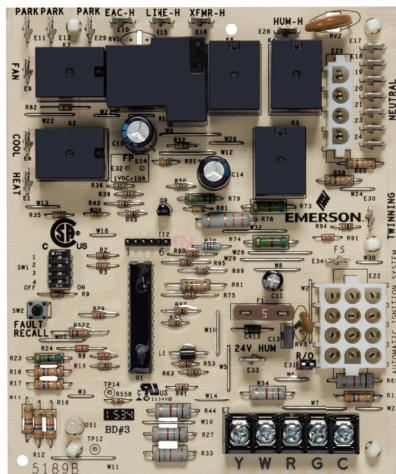

Lennox/Allied Air

HSI & Spark Single Stage Furnace Control Kits

50M56U-801

Integrated Furnace Control

- 120V HSI Ignition
- PSC Blower Motor

Replaces 81W03, 56W19, 94W83 and 74W03 Lennox Family Control Platforms

50D50-801

Non-Integrated Ignition Module

- Intermittent/Proven Pilot Spark Ignition
- Direct and Indirect Flame Sense

Replaces 30W33 Kit on G20/G20R/G23/G26 Furnaces

Direct Replacement is Fast and Easy.

Kits ensure continued peak system performance.

Lennox/Allied Air

HSI & Spark Single Stage Furnace Control Kits

50M56U-801

Integrated Control

Features

- 120V Ignitor Output
- Heat, Cool, Fan Only PSC Blower Speeds
- Diagnostic LED with Fault Recall
- Mounts Using OEM Standoff Locations
- Agency Approved
- Adapter Harness for Application Flexibility

Dip Switch Adjustable Timings (seconds)

Heat Delay-To-Fan-On	Heat Delay-To-Fan-Off	Cool Delay-To-Fan-On	Cool Delay-To-Fan-Off
30*/45	60/90/120*/180	2	2/60*

*Default setting

Cross Reference

Lennox, Armstrong, AirEase, Concord, Ducane, Aire-Flo	
100973-01*	12L4201
100973-02*	17W70*
1012-83-9673A	50A55-120
1012-967	56L8501
1012-968	56W19
1012-969*	74W03
1012-969A*	75M1701*
1012-977A	78M1701*
103085-01	78M4701*
103085-02	80M2701
103085-03	81W03*
103098-01	81W11
1195-83-100A	94W83
1195-100	R47582-001